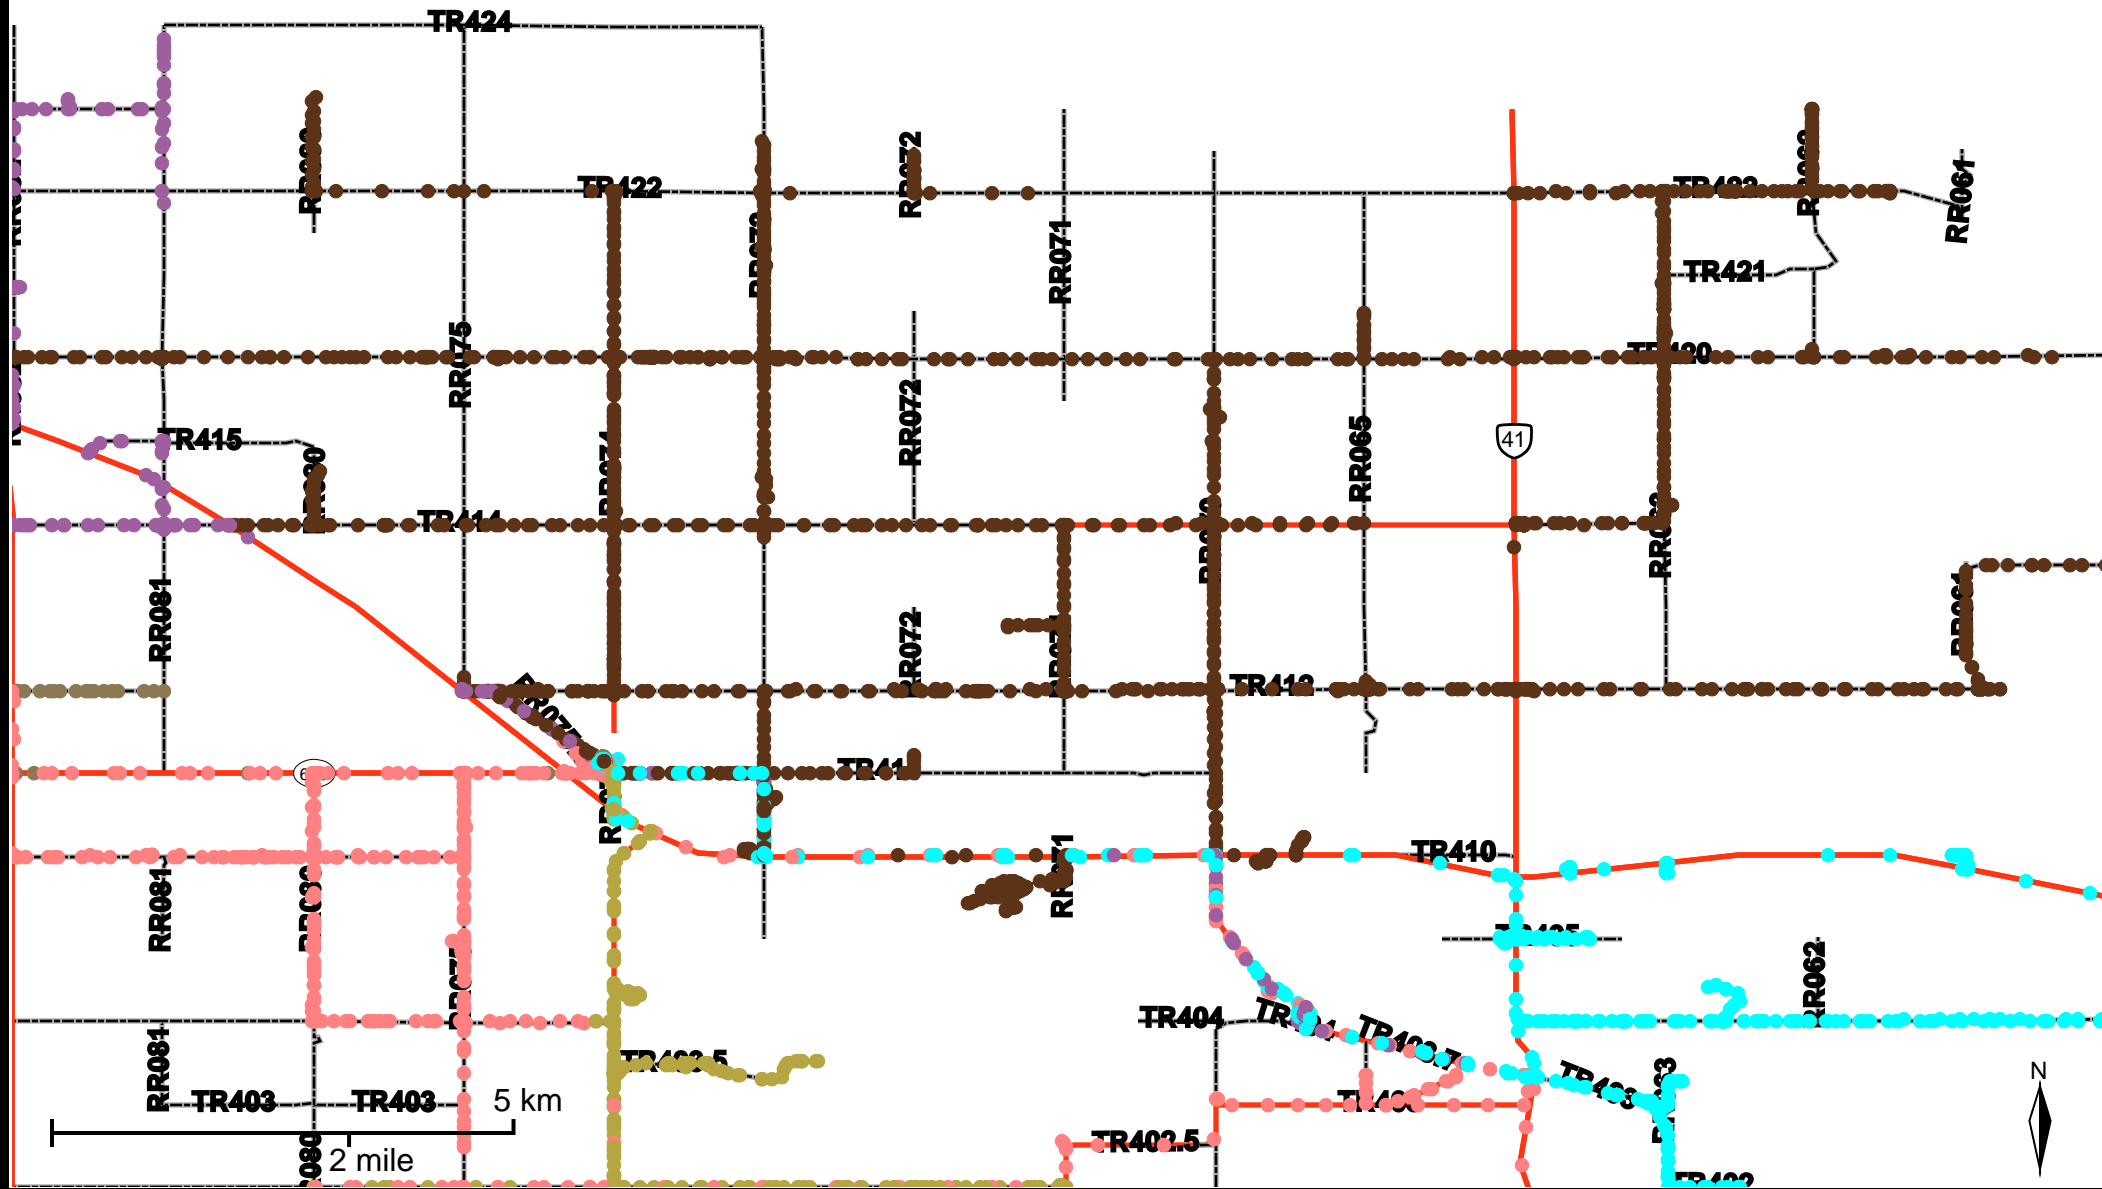

# Grader Activity Weekly Report

From Date: 2019-02-18  
To Date: 2019-02-24  
Electoral Division: 6  
Total Distance(km): 835.9  
Total Time(h): 321.3  
Speed Threshold(km/h): 45