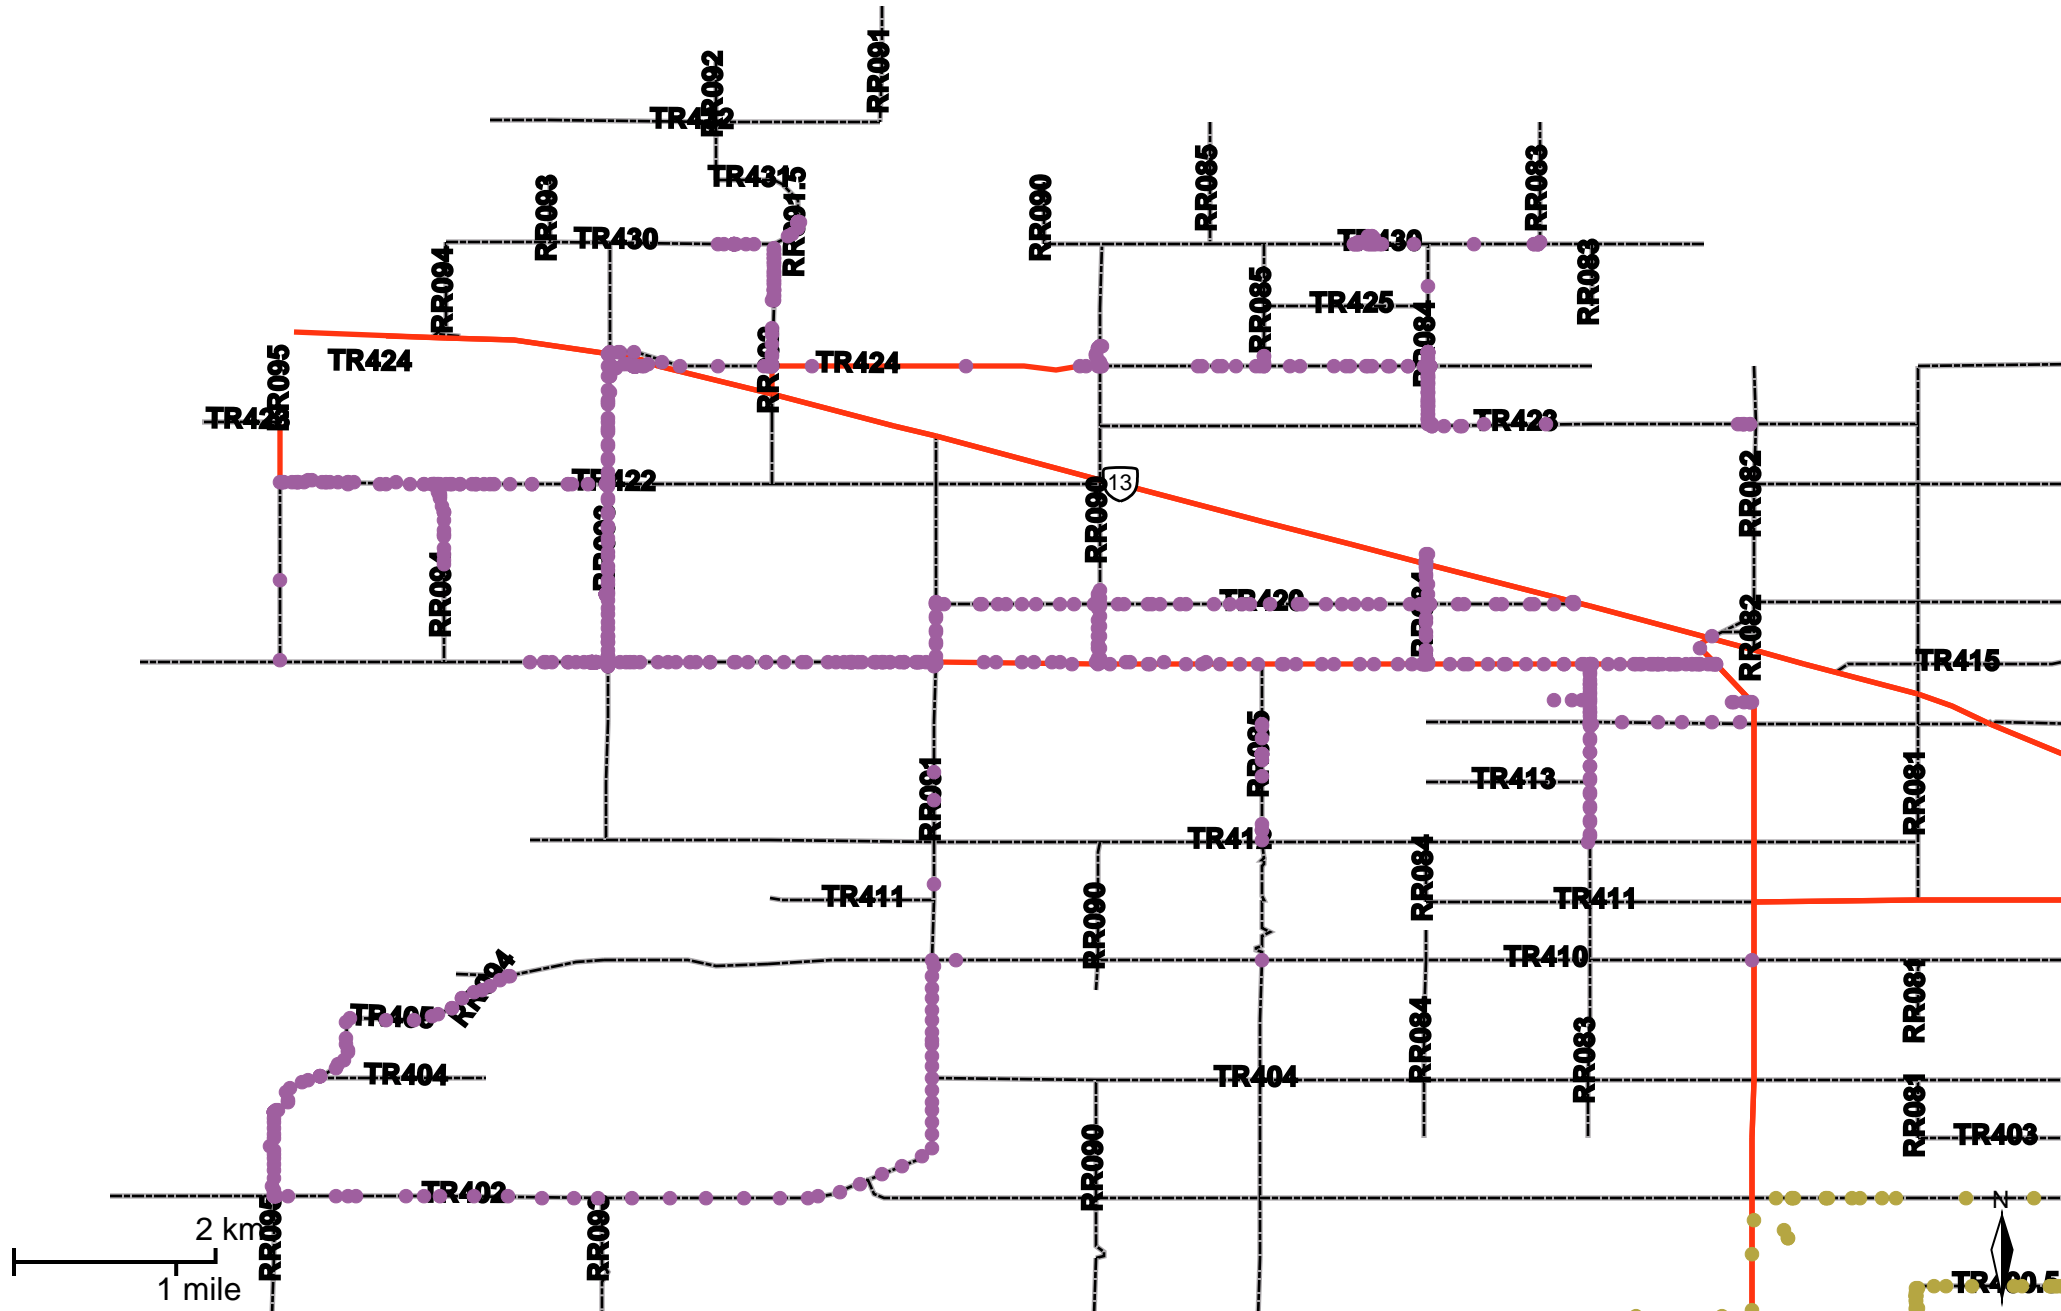

Grader Activity Weekly Report

From Date: 2019-01-28
To Date: 2019-02-03
Electoral Division: 7
Total Distance(km): 236
Total Time(h): 18.7
Speed Threshold(km/h): 45