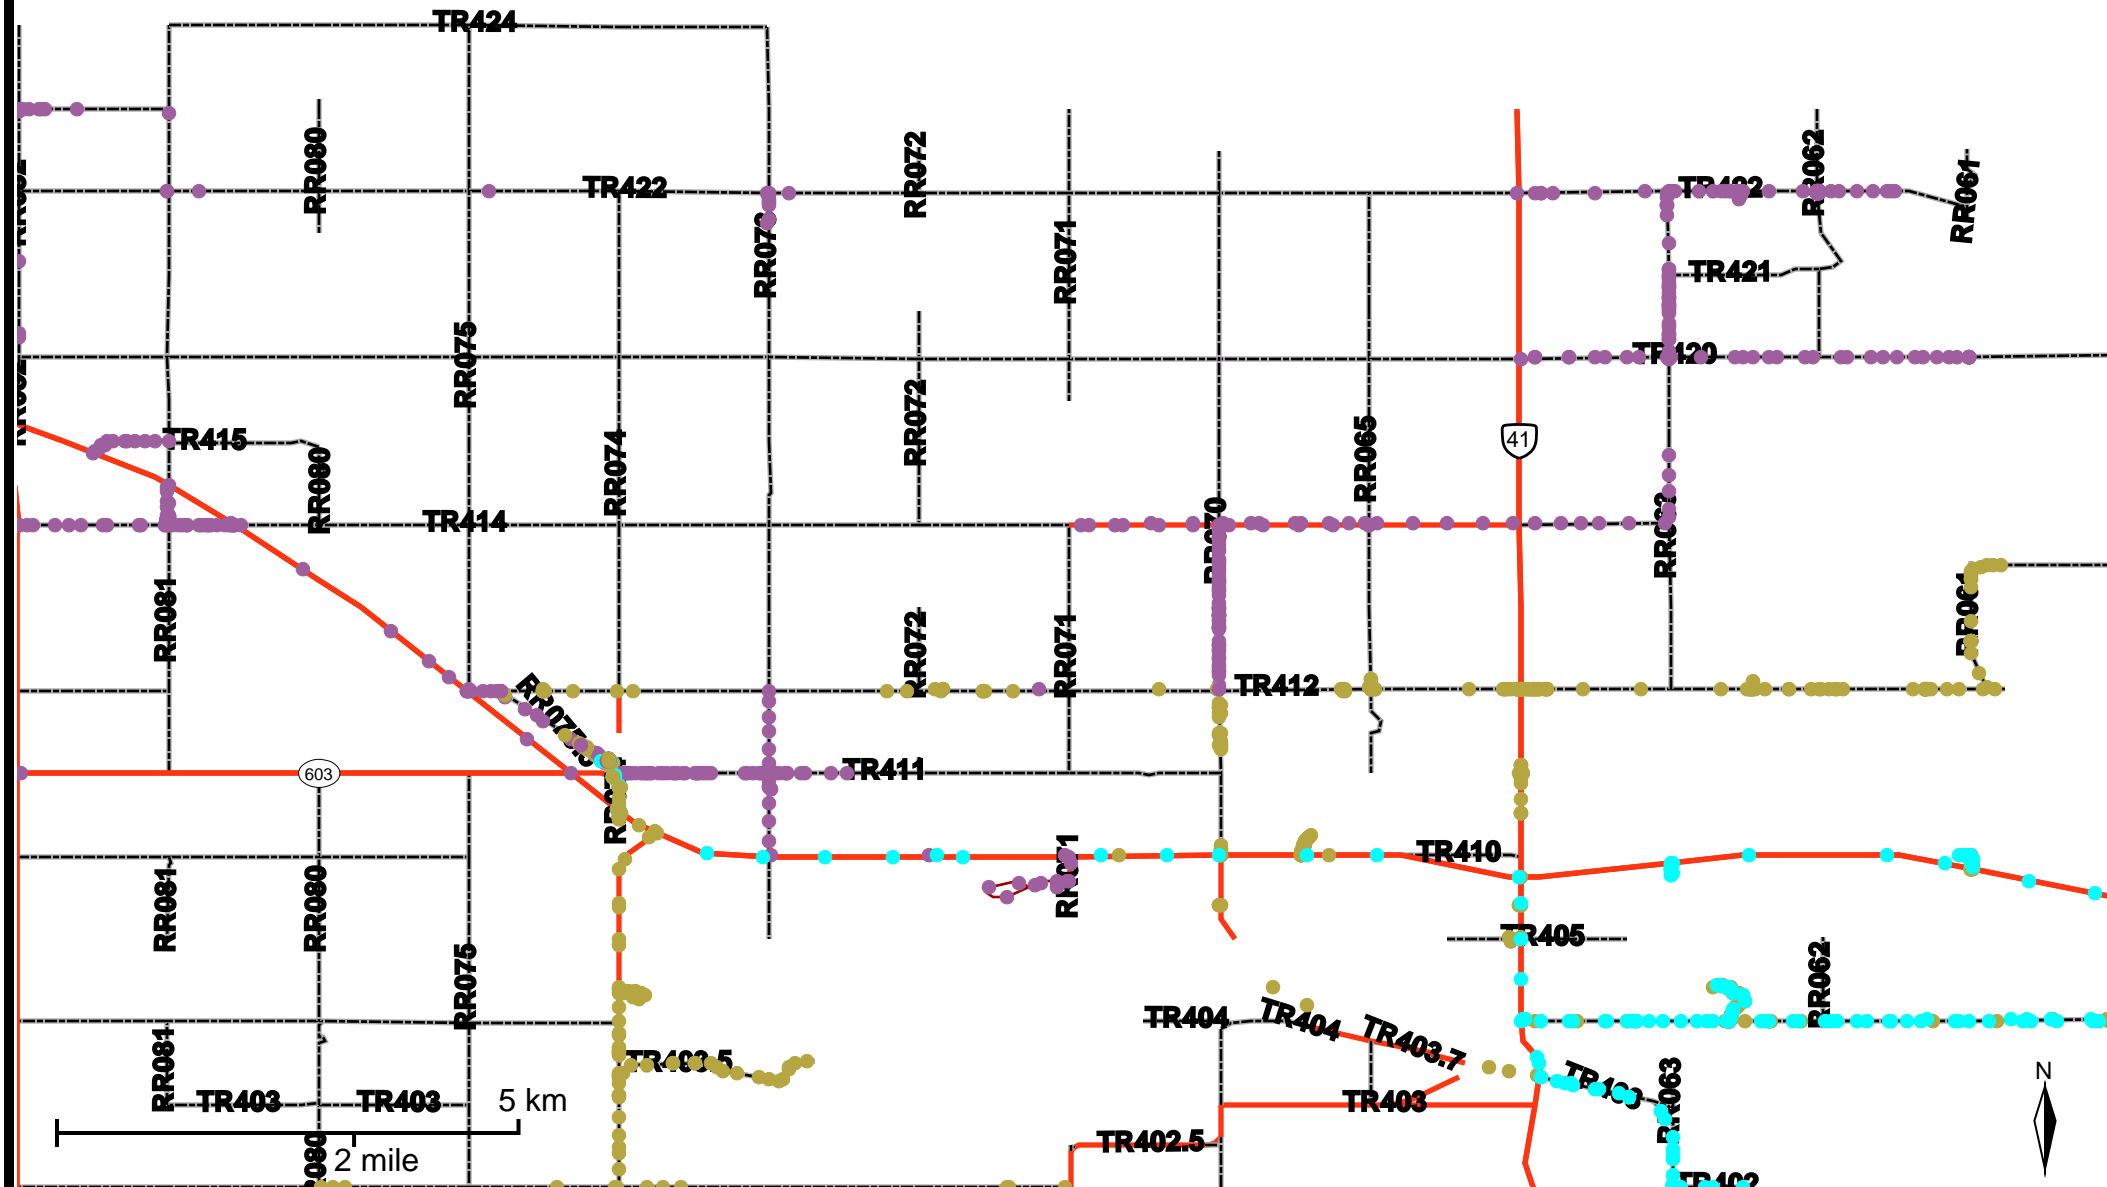

Grader Activity Weekly Report

From Date: 2019-01-28
To Date: 2019-02-03
Electoral Division: 6
Total Distance(km): 231.1
Total Time(h): 159
Speed Threshold(km/h): 45