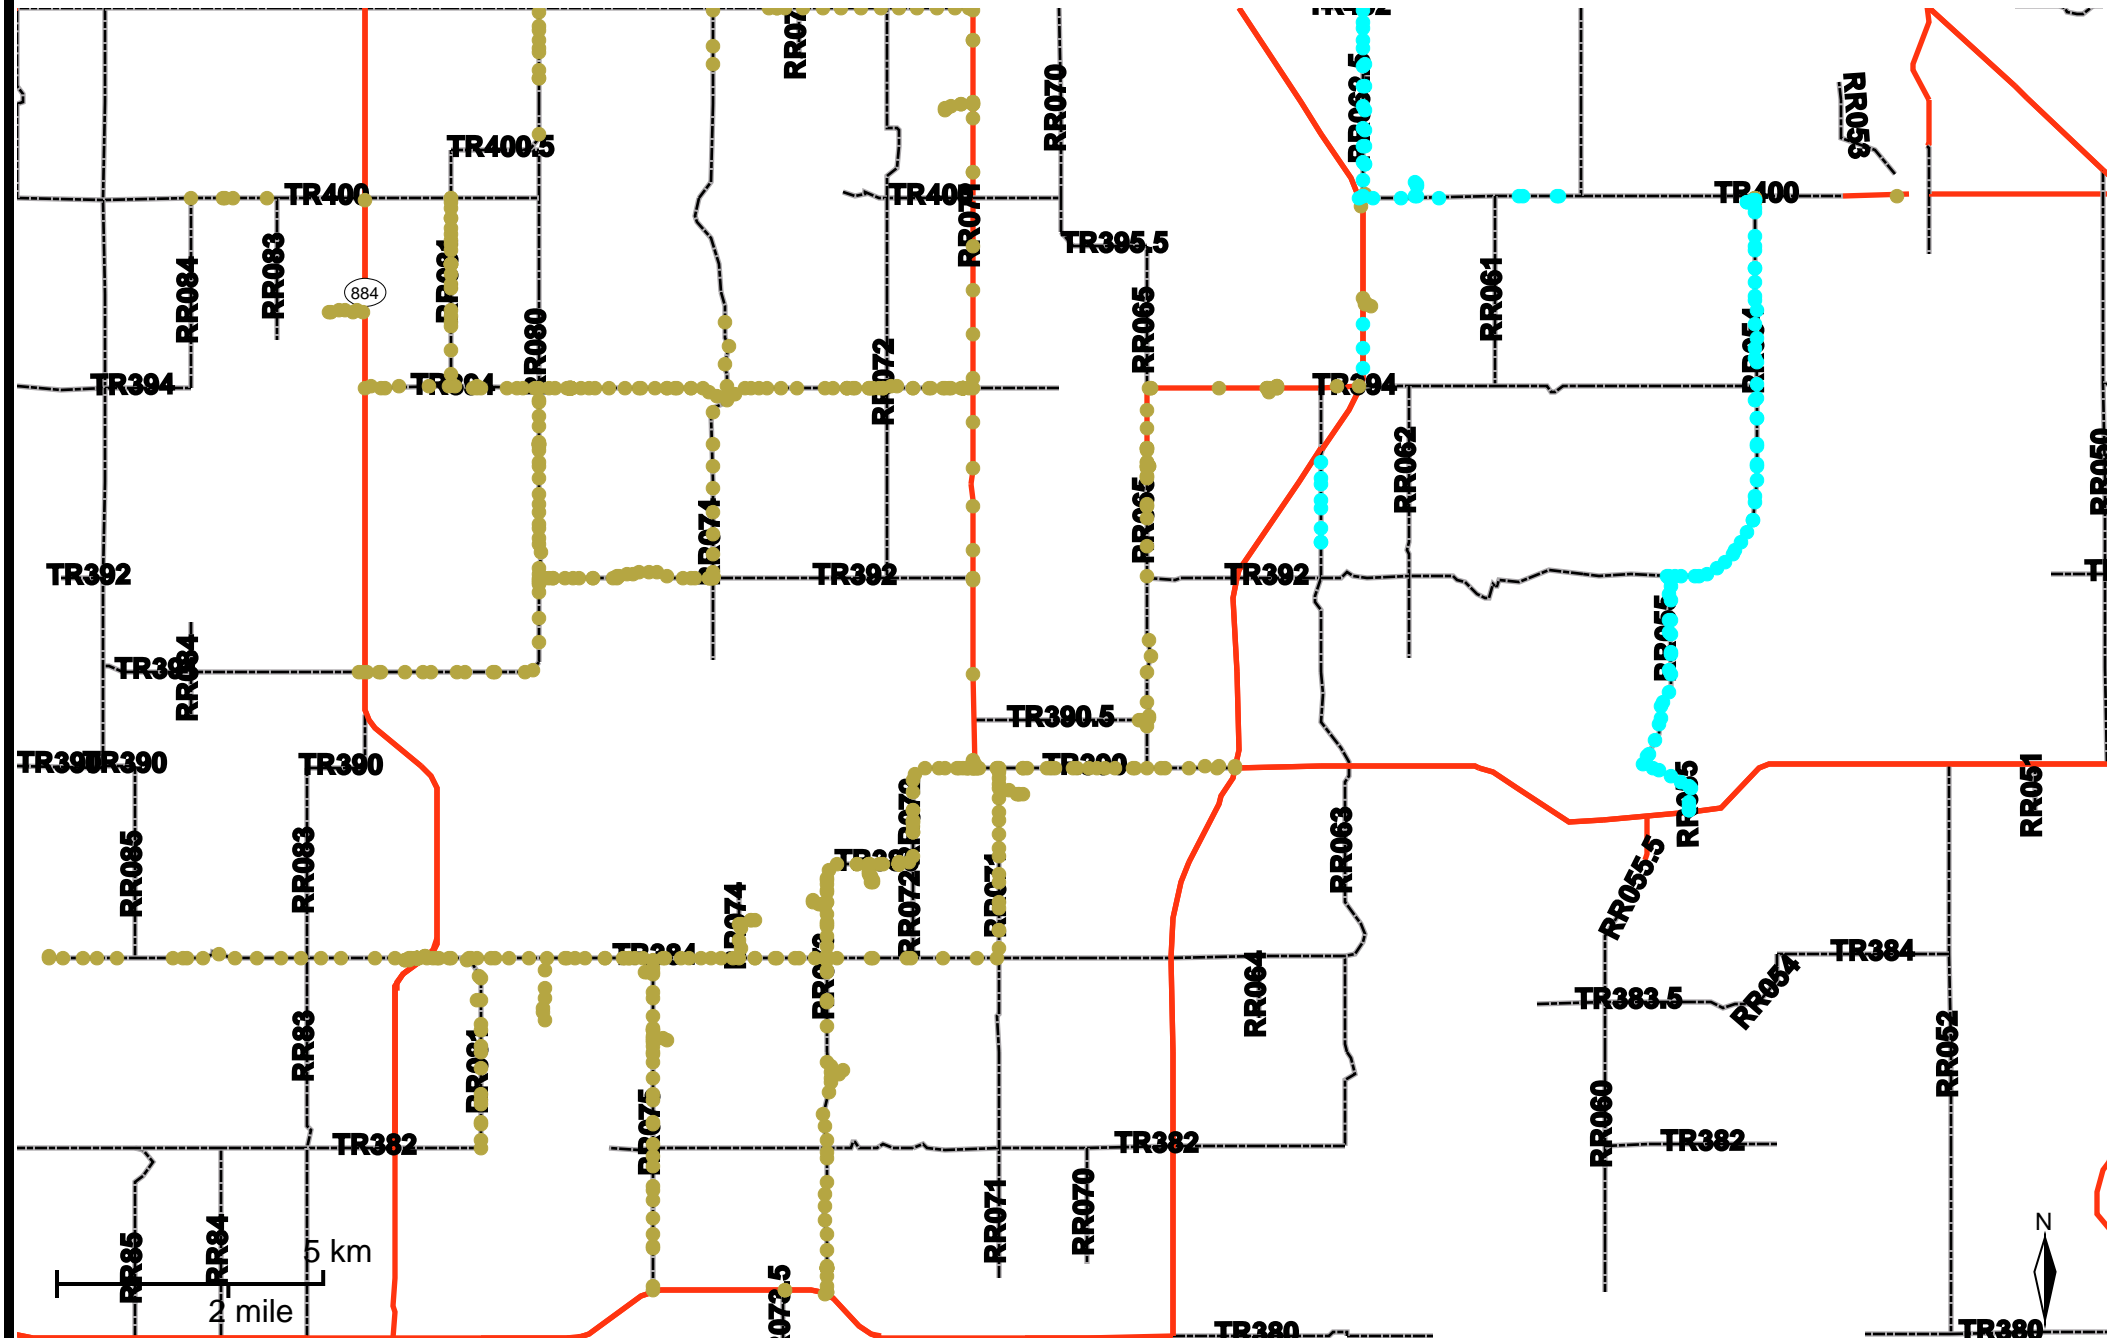

# Grader Activity Weekly Report

From Date: 2019-01-28  
 To Date: 2019-02-03  
 Electoral Division: 5  
 Total Distance(km): 263.4  
 Total Time(h): 16.1  
 Speed Threshold(km/h): 45