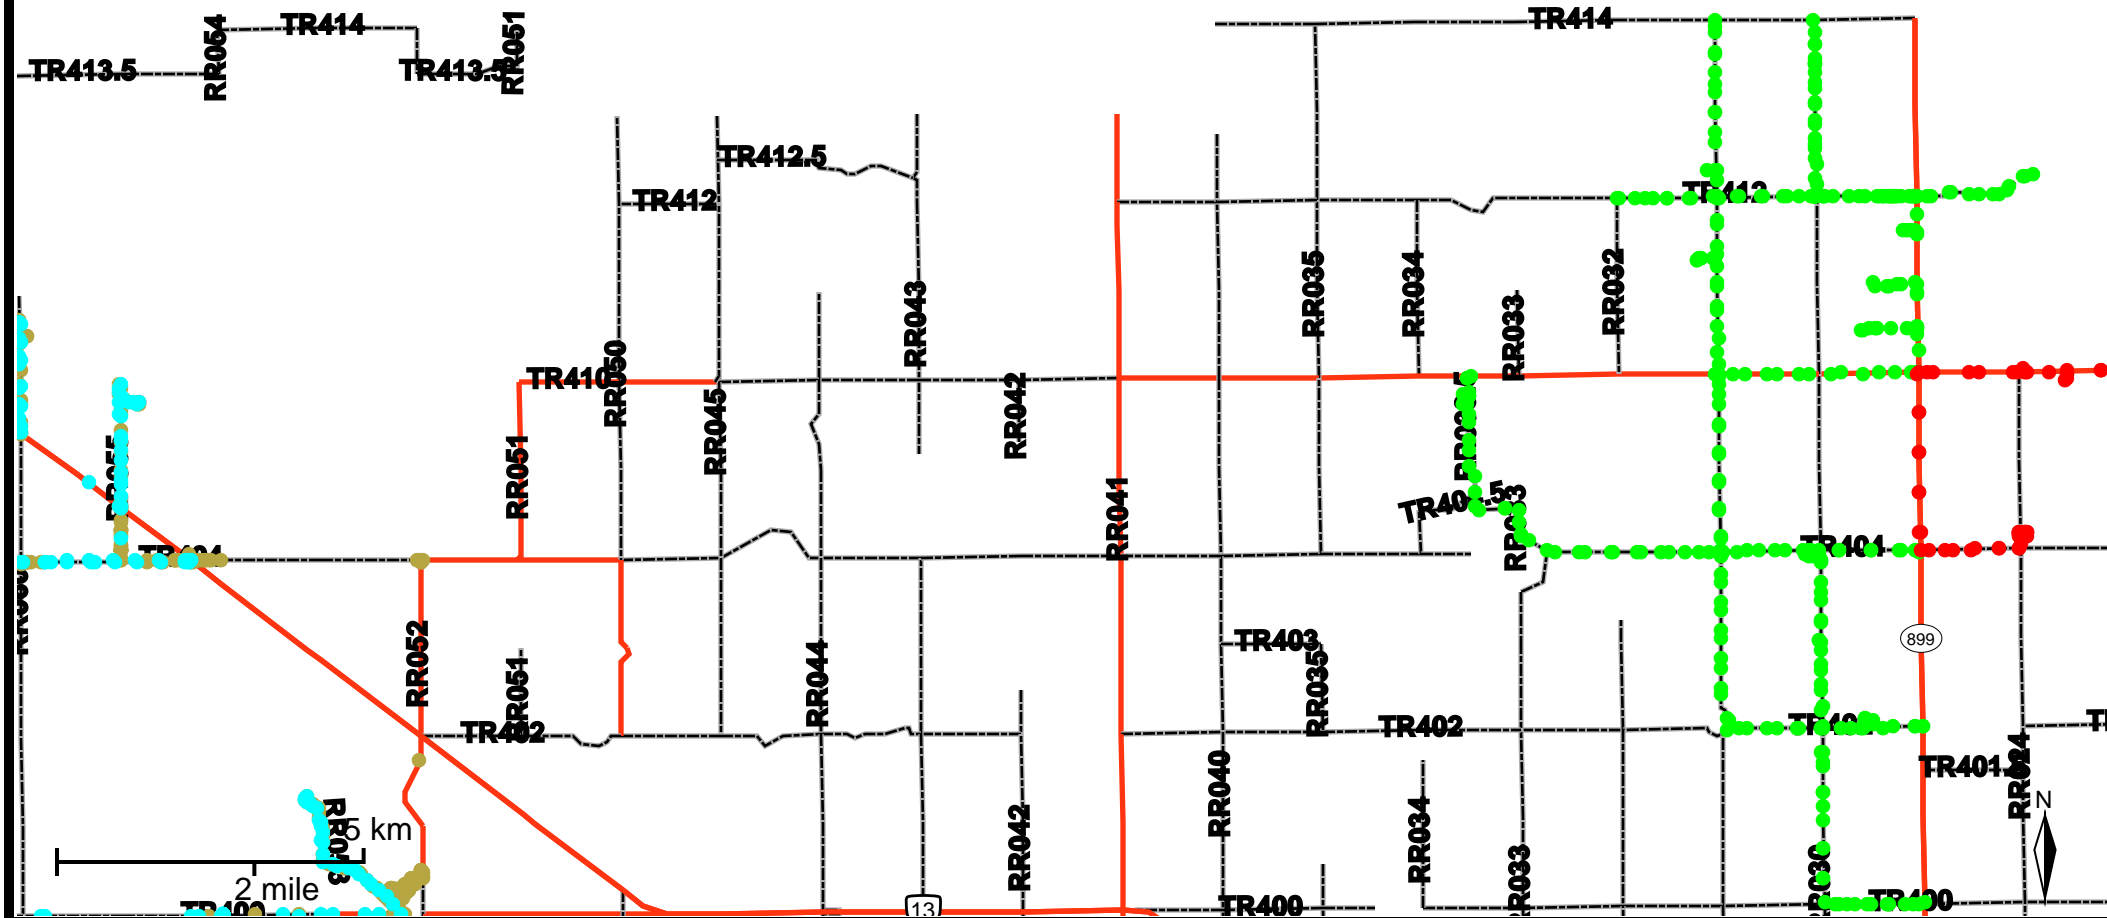

# Grader Activity Weekly Report

From Date: 2019-01-28  
To Date: 2019-02-03  
Electoral Division: 4  
Total Distance(km): 207.5  
Total Time(h): 14.5  
Speed Threshold(km/h): 45