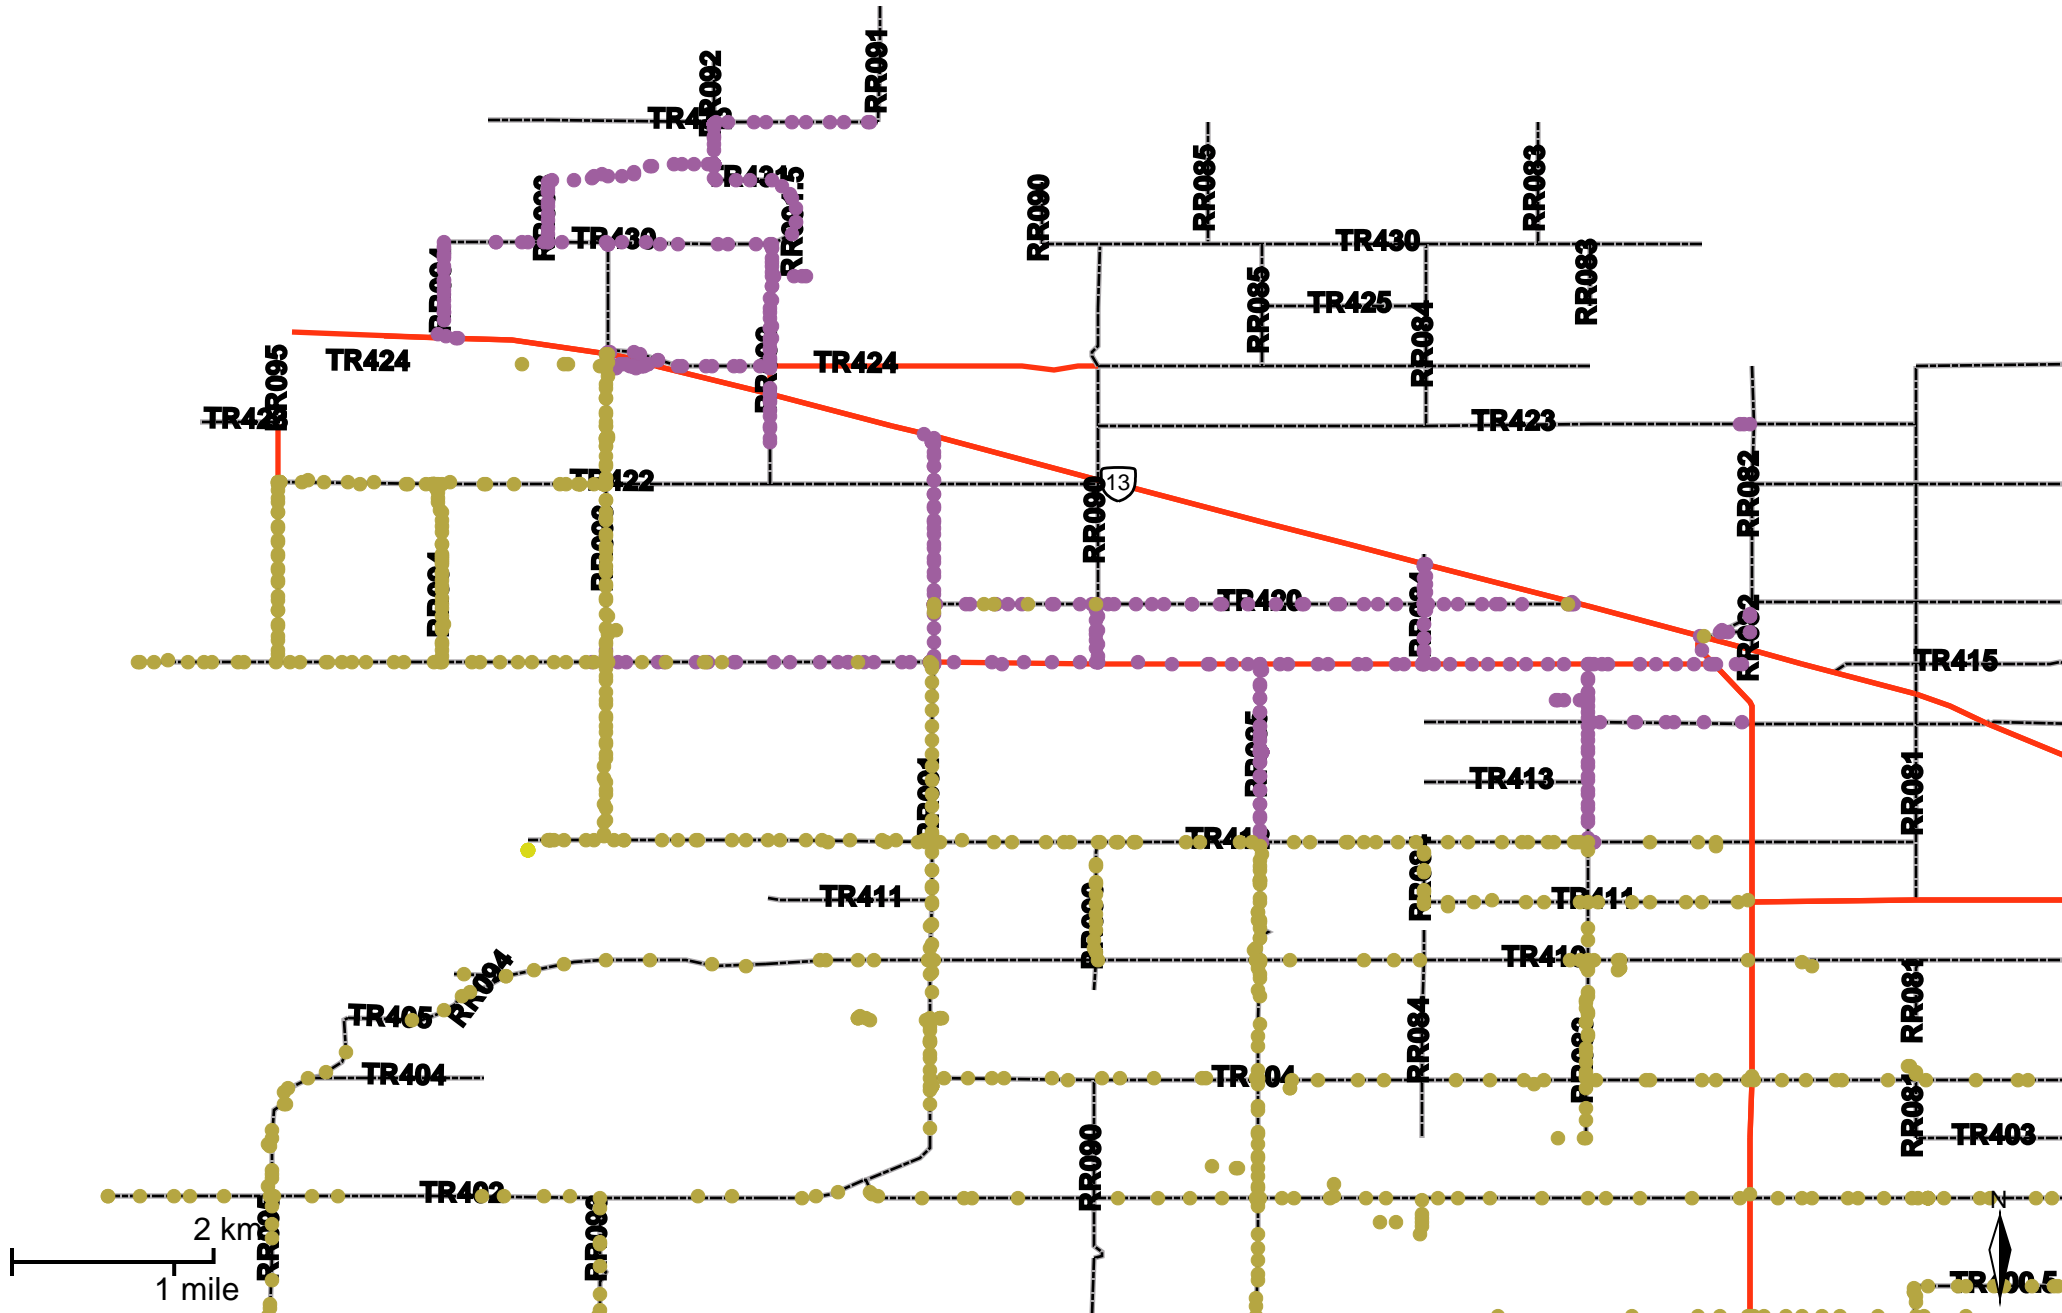

Grader Activity Weekly Report

From Date: 2019-02-11
To Date: 2019-02-17
Electoral Division: 7
Total Distance(km): 453.3
Total Time(h): 24.9
Speed Threshold(km/h): 45