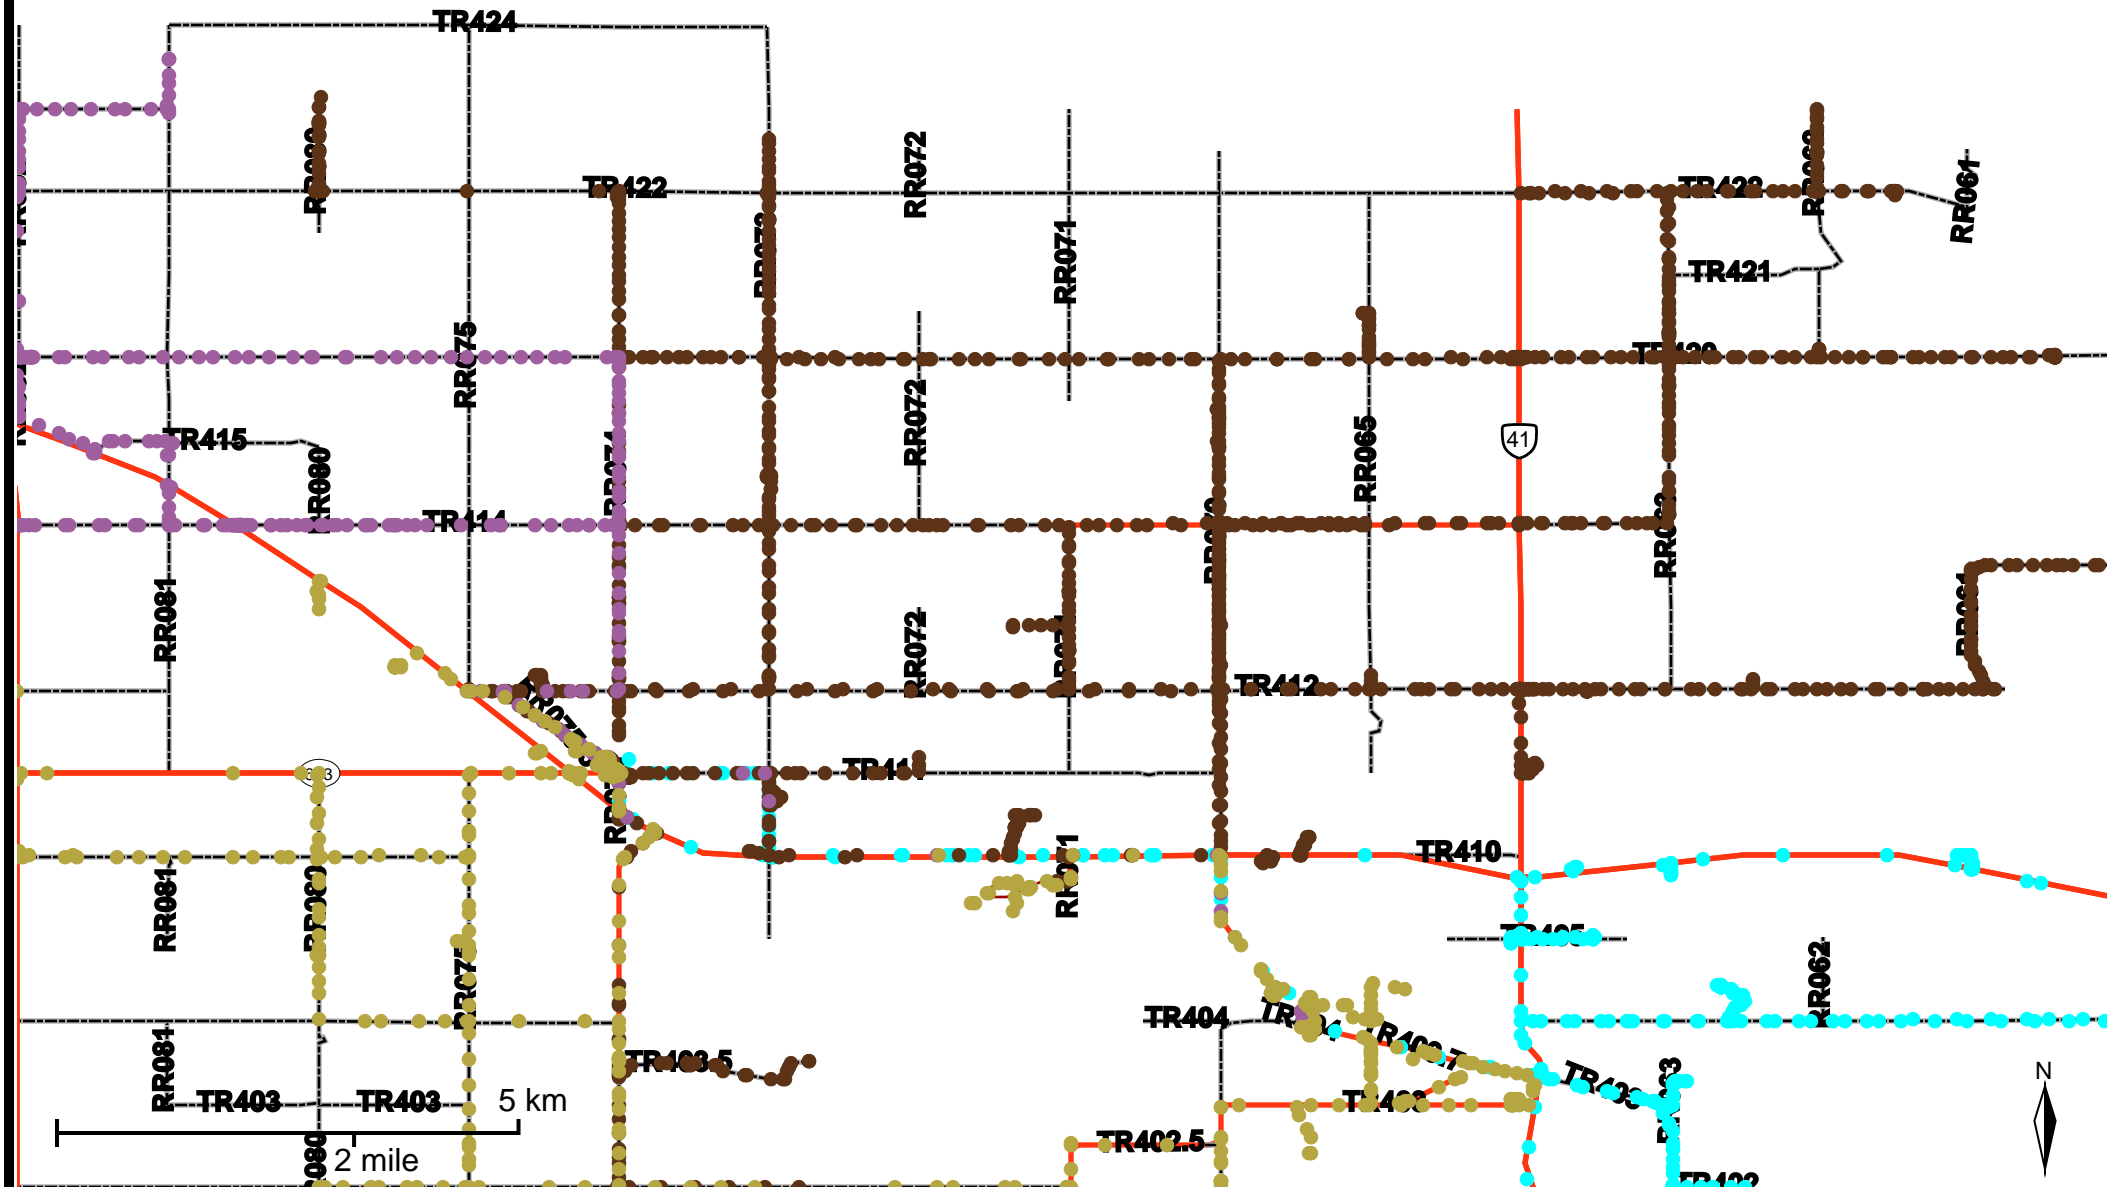

Grader Activity Weekly Report

From Date: 2019-02-11
To Date: 2019-02-17
Electoral Division: 6
Total Distance(km): 618.3
Total Time(h): 166.3
Speed Threshold(km/h): 45