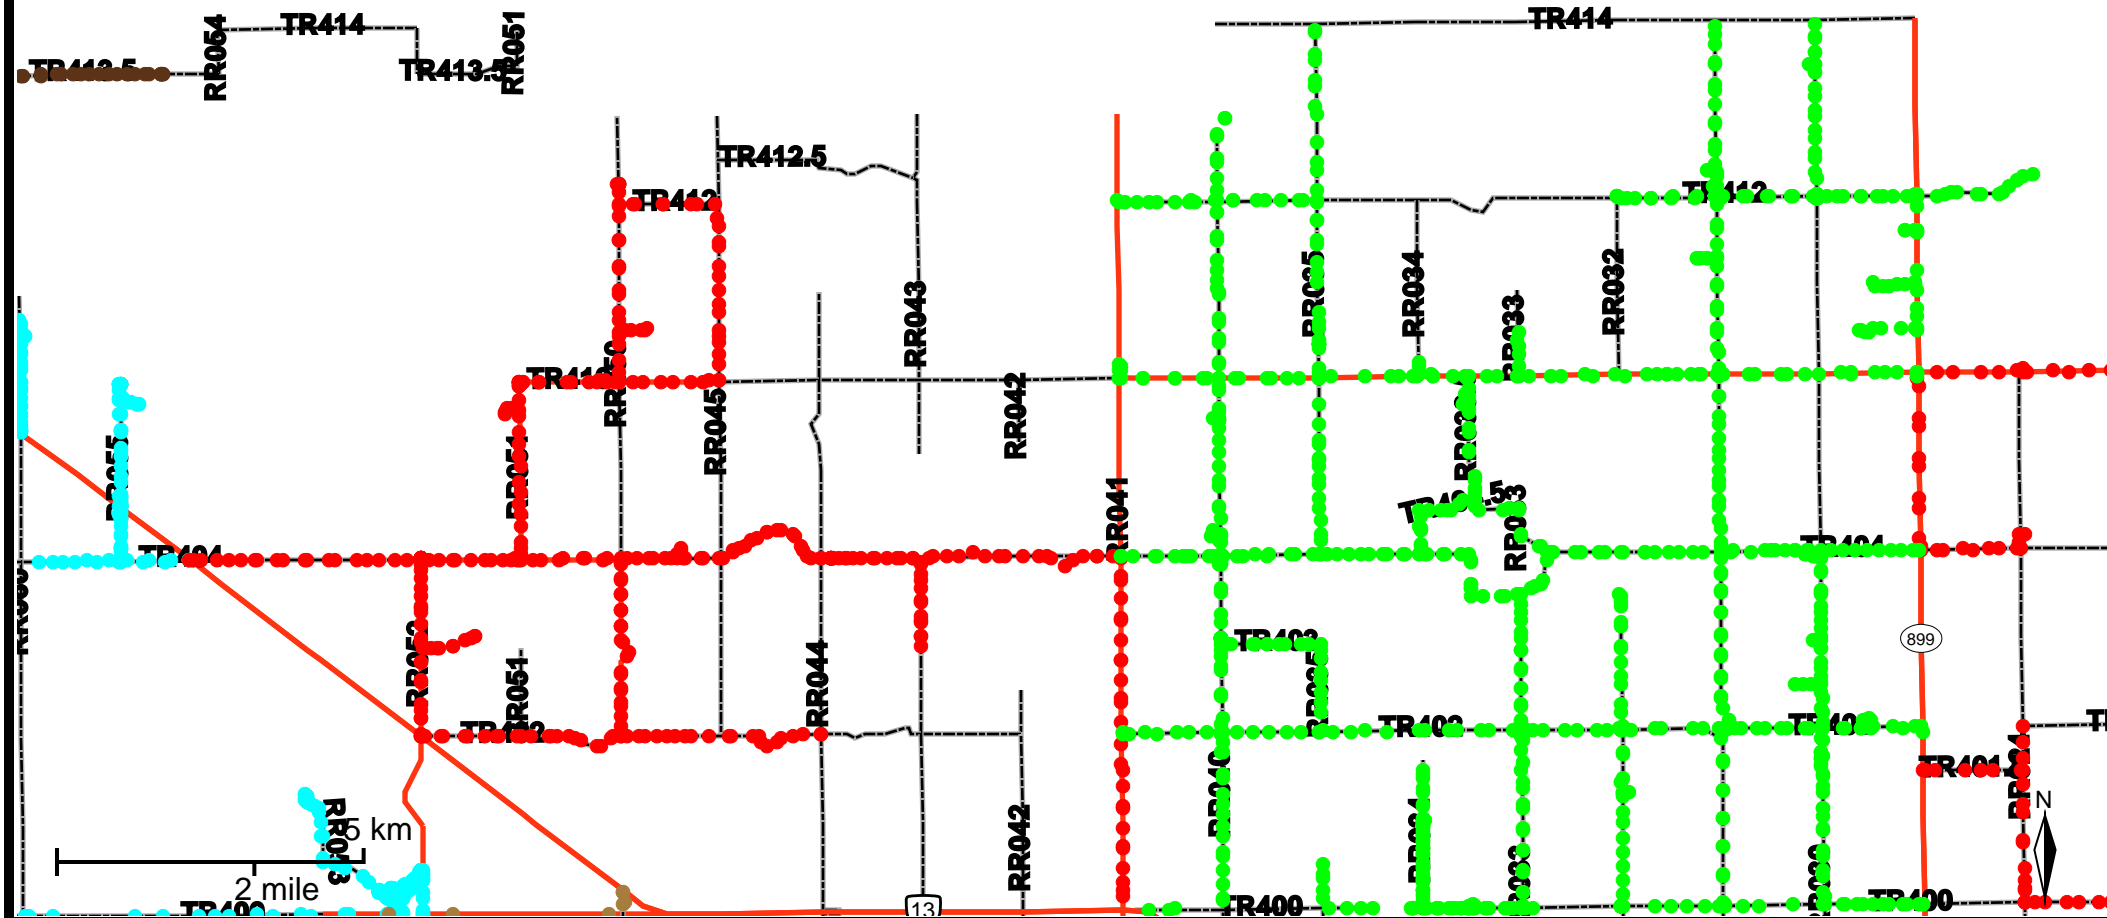

# Grader Activity Weekly Report

From Date: 2019-02-11  
To Date: 2019-02-17  
Electoral Division: 4  
Total Distance(km): 526.3  
Total Time(h): 33  
Speed Threshold(km/h): 45