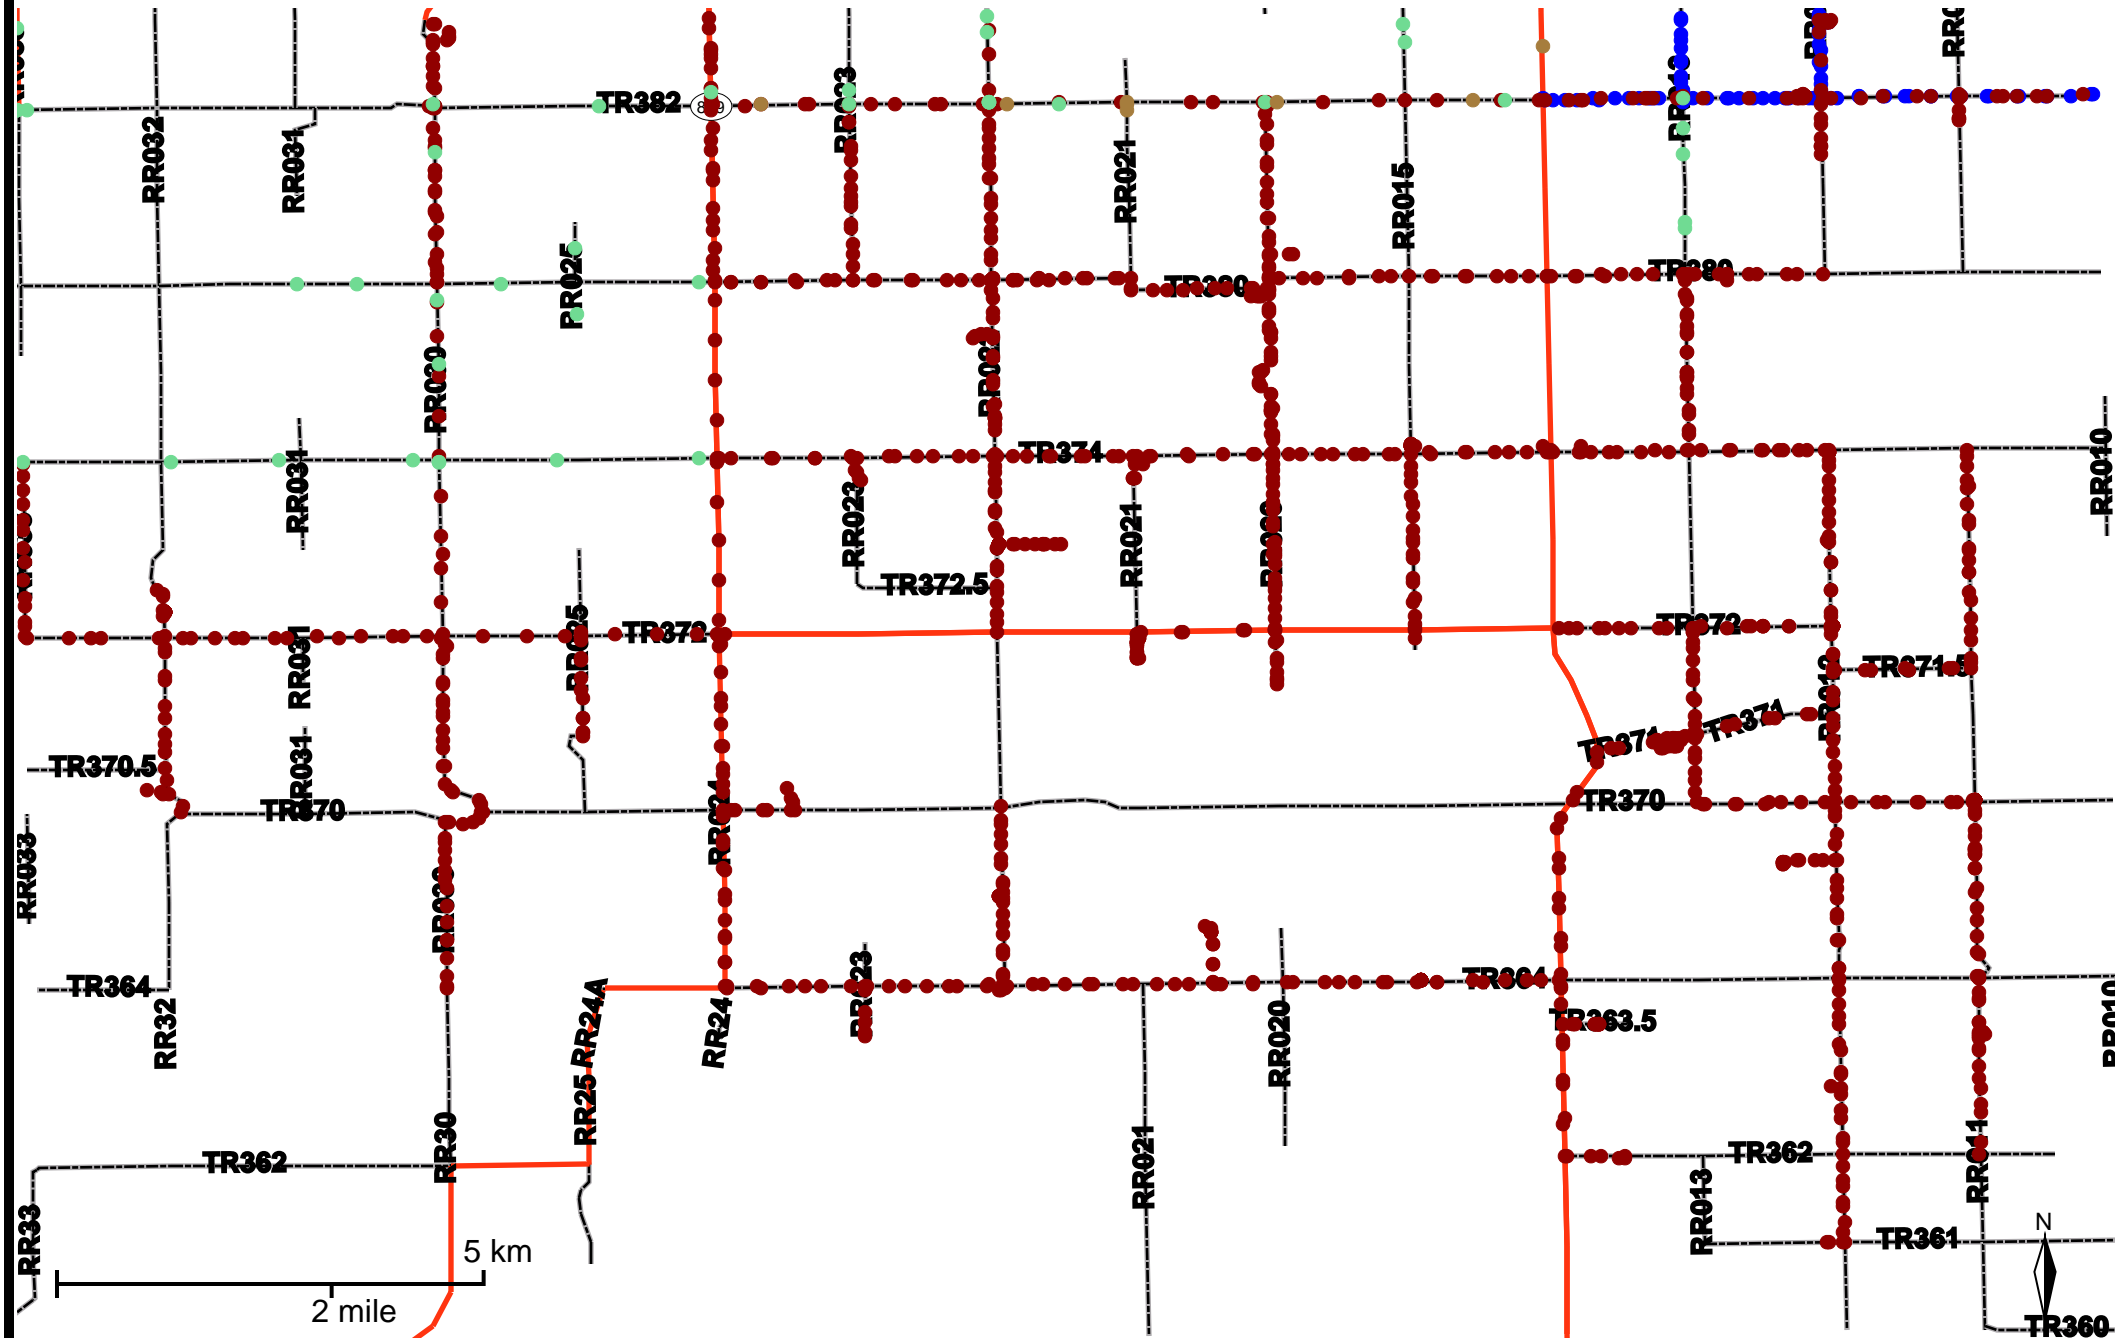

Grader Activity Weekly Report

From Date: 2019-02-11
To Date: 2019-02-17
Electoral Division: 1
Total Distance(km): 556.6
Total Time(h): 29.6
Speed Threshold(km/h): 45