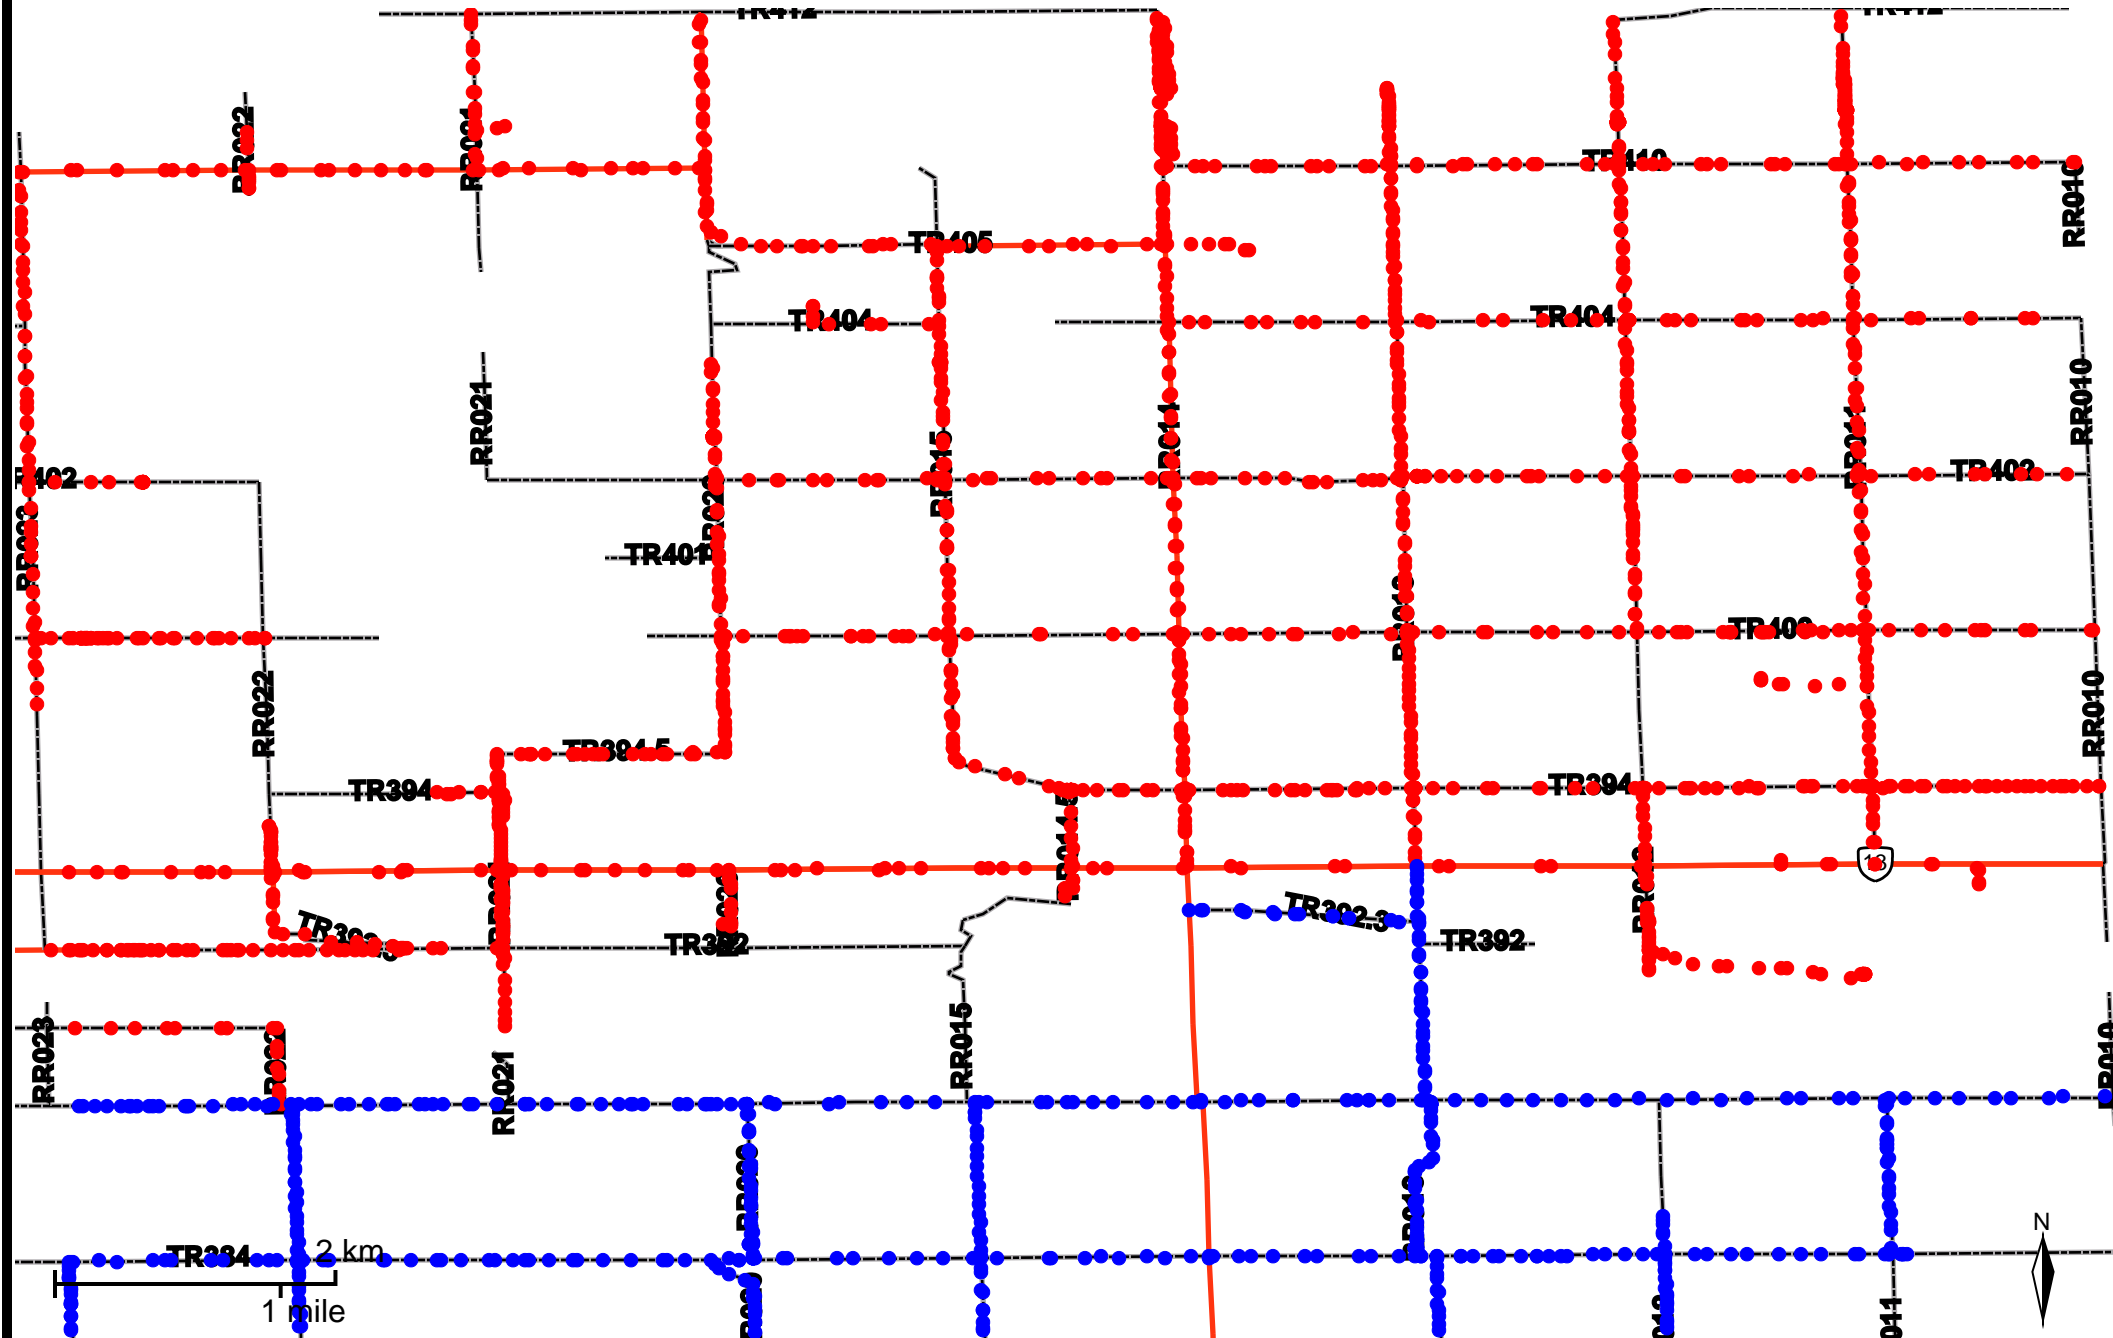

Grader Activity Weekly Report

From Date: 2019-02-04
To Date: 2019-02-10
Electoral Division: 2
Total Distance(km): 759.2
Total Time(h): 40.8
Speed Threshold(km/h): 45