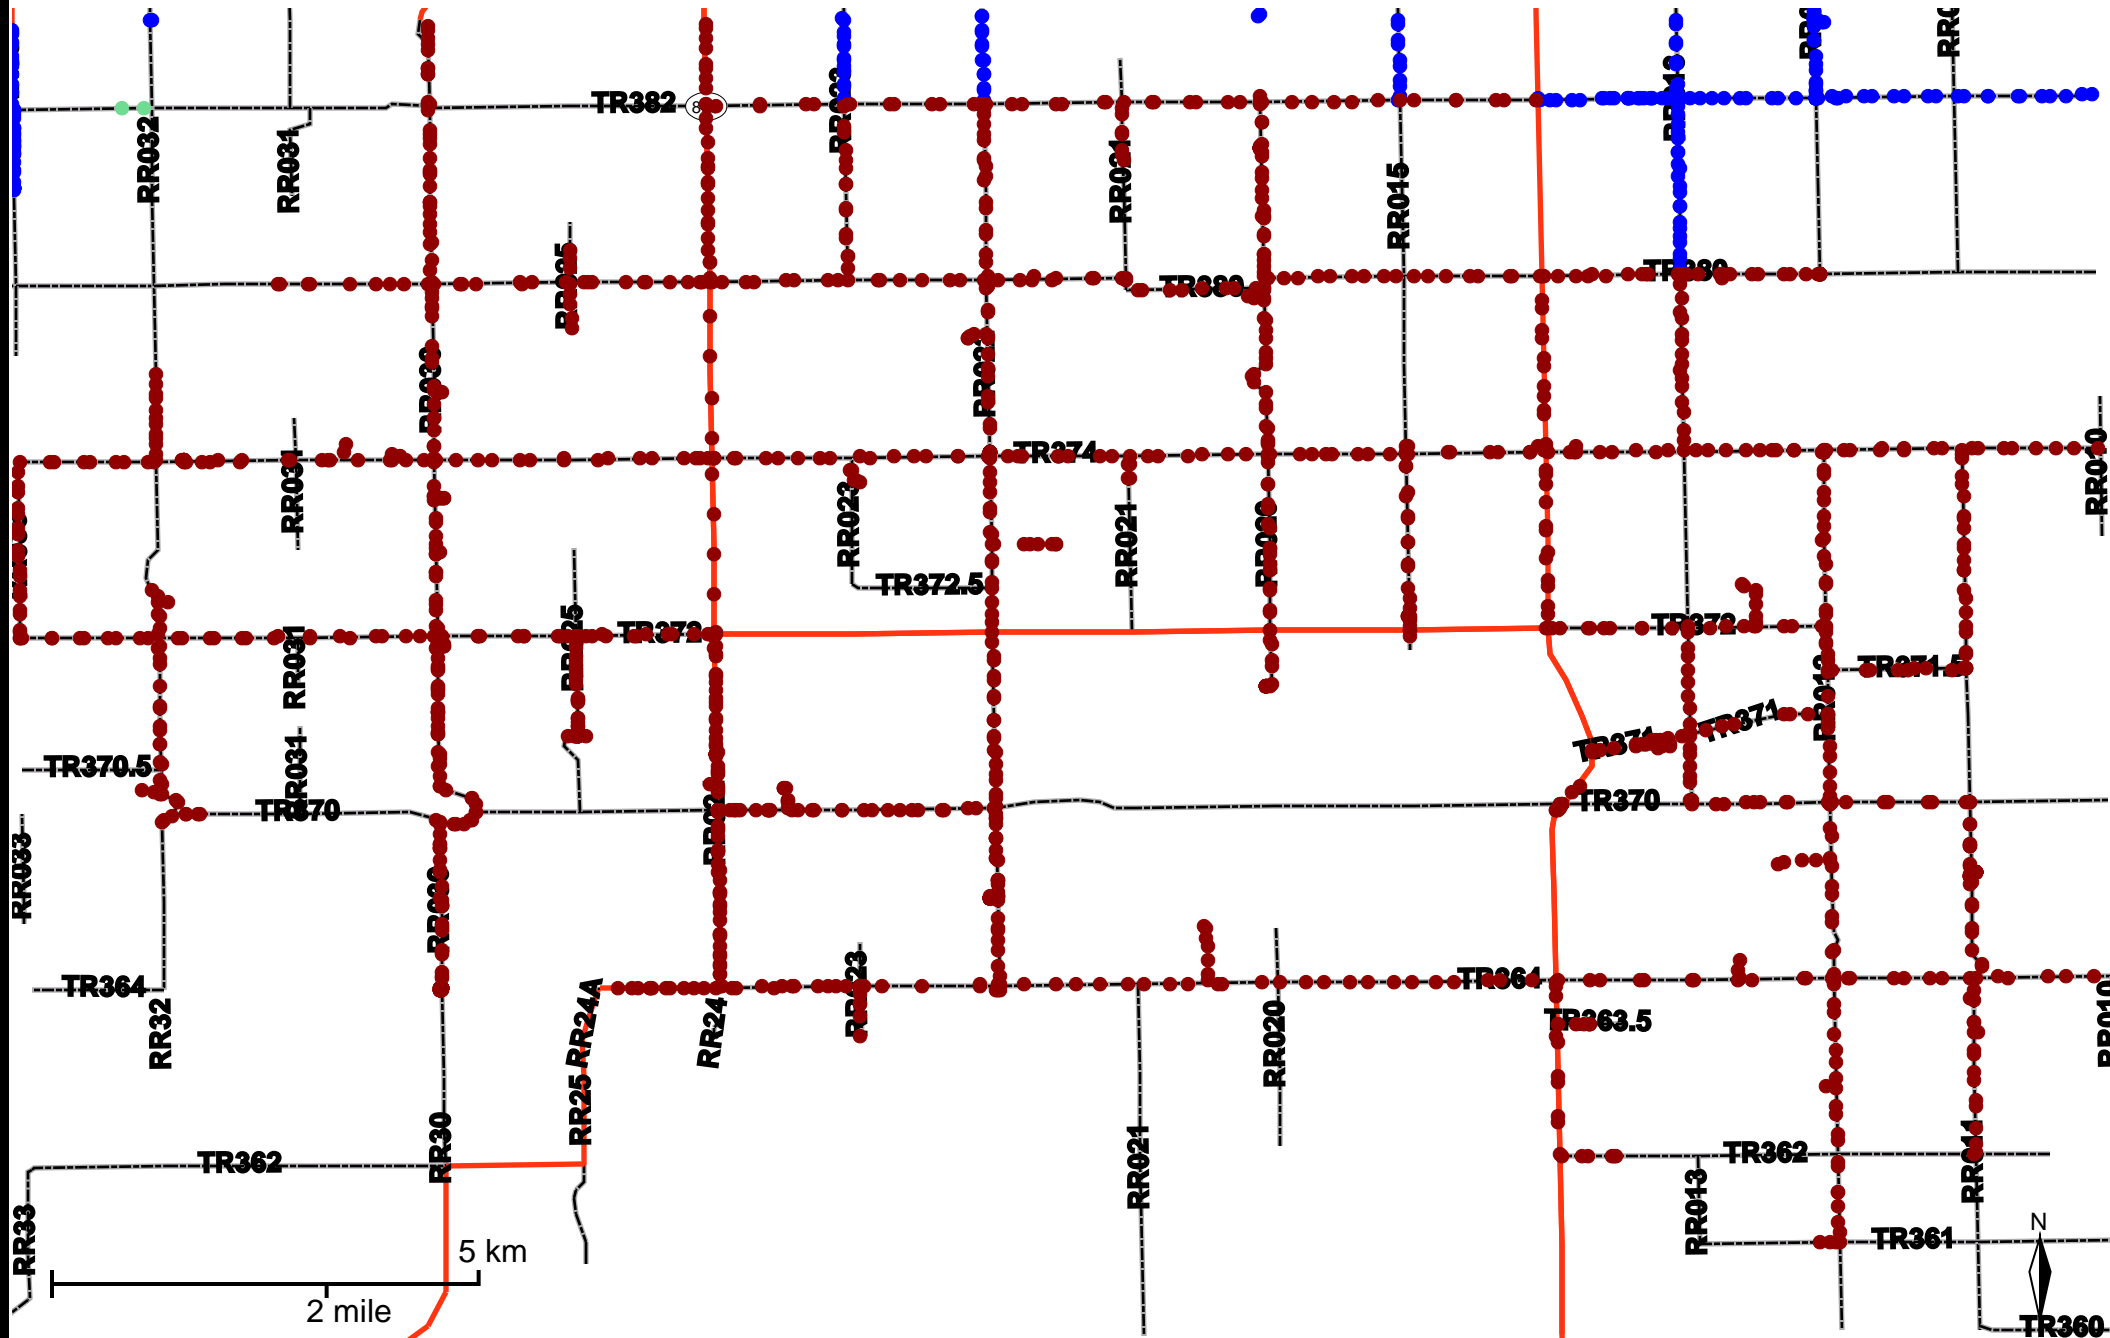

# Grader Activity Weekly Report

From Date: 2019-02-04  
To Date: 2019-02-10  
Electoral Division: 1  
Total Distance(km): 602.1  
Total Time(h): 33.1  
Speed Threshold(km/h): 45