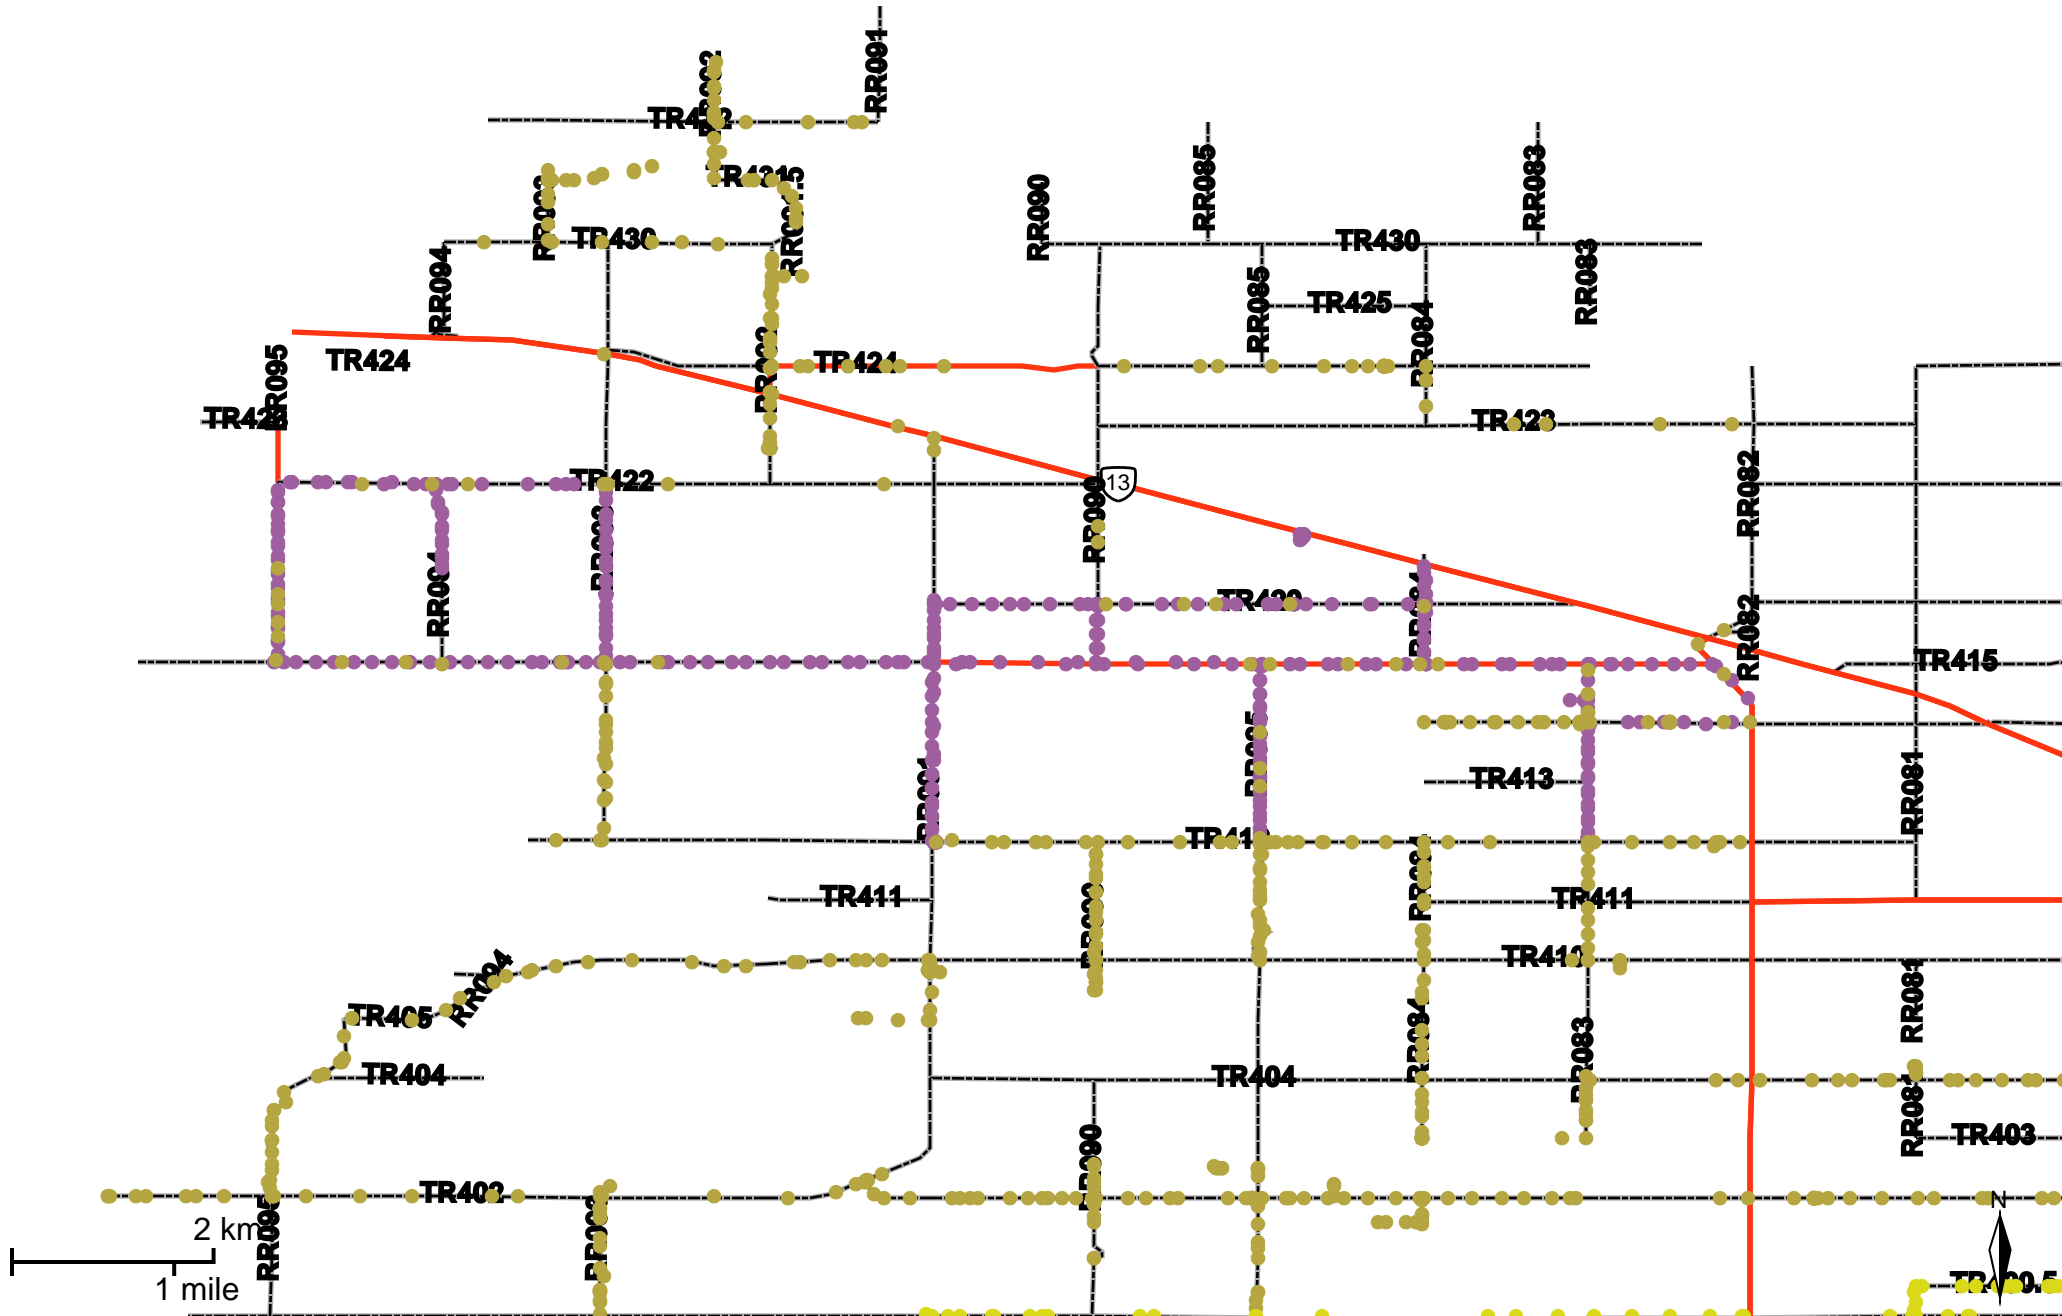

# Grader Activity Weekly Report

From Date: 2019-01-07  
To Date: 2019-01-13  
Electoral Division: 7  
Total Distance(km): 369.2  
Total Time(h): 20.9  
Speed Threshold(km/h): 45