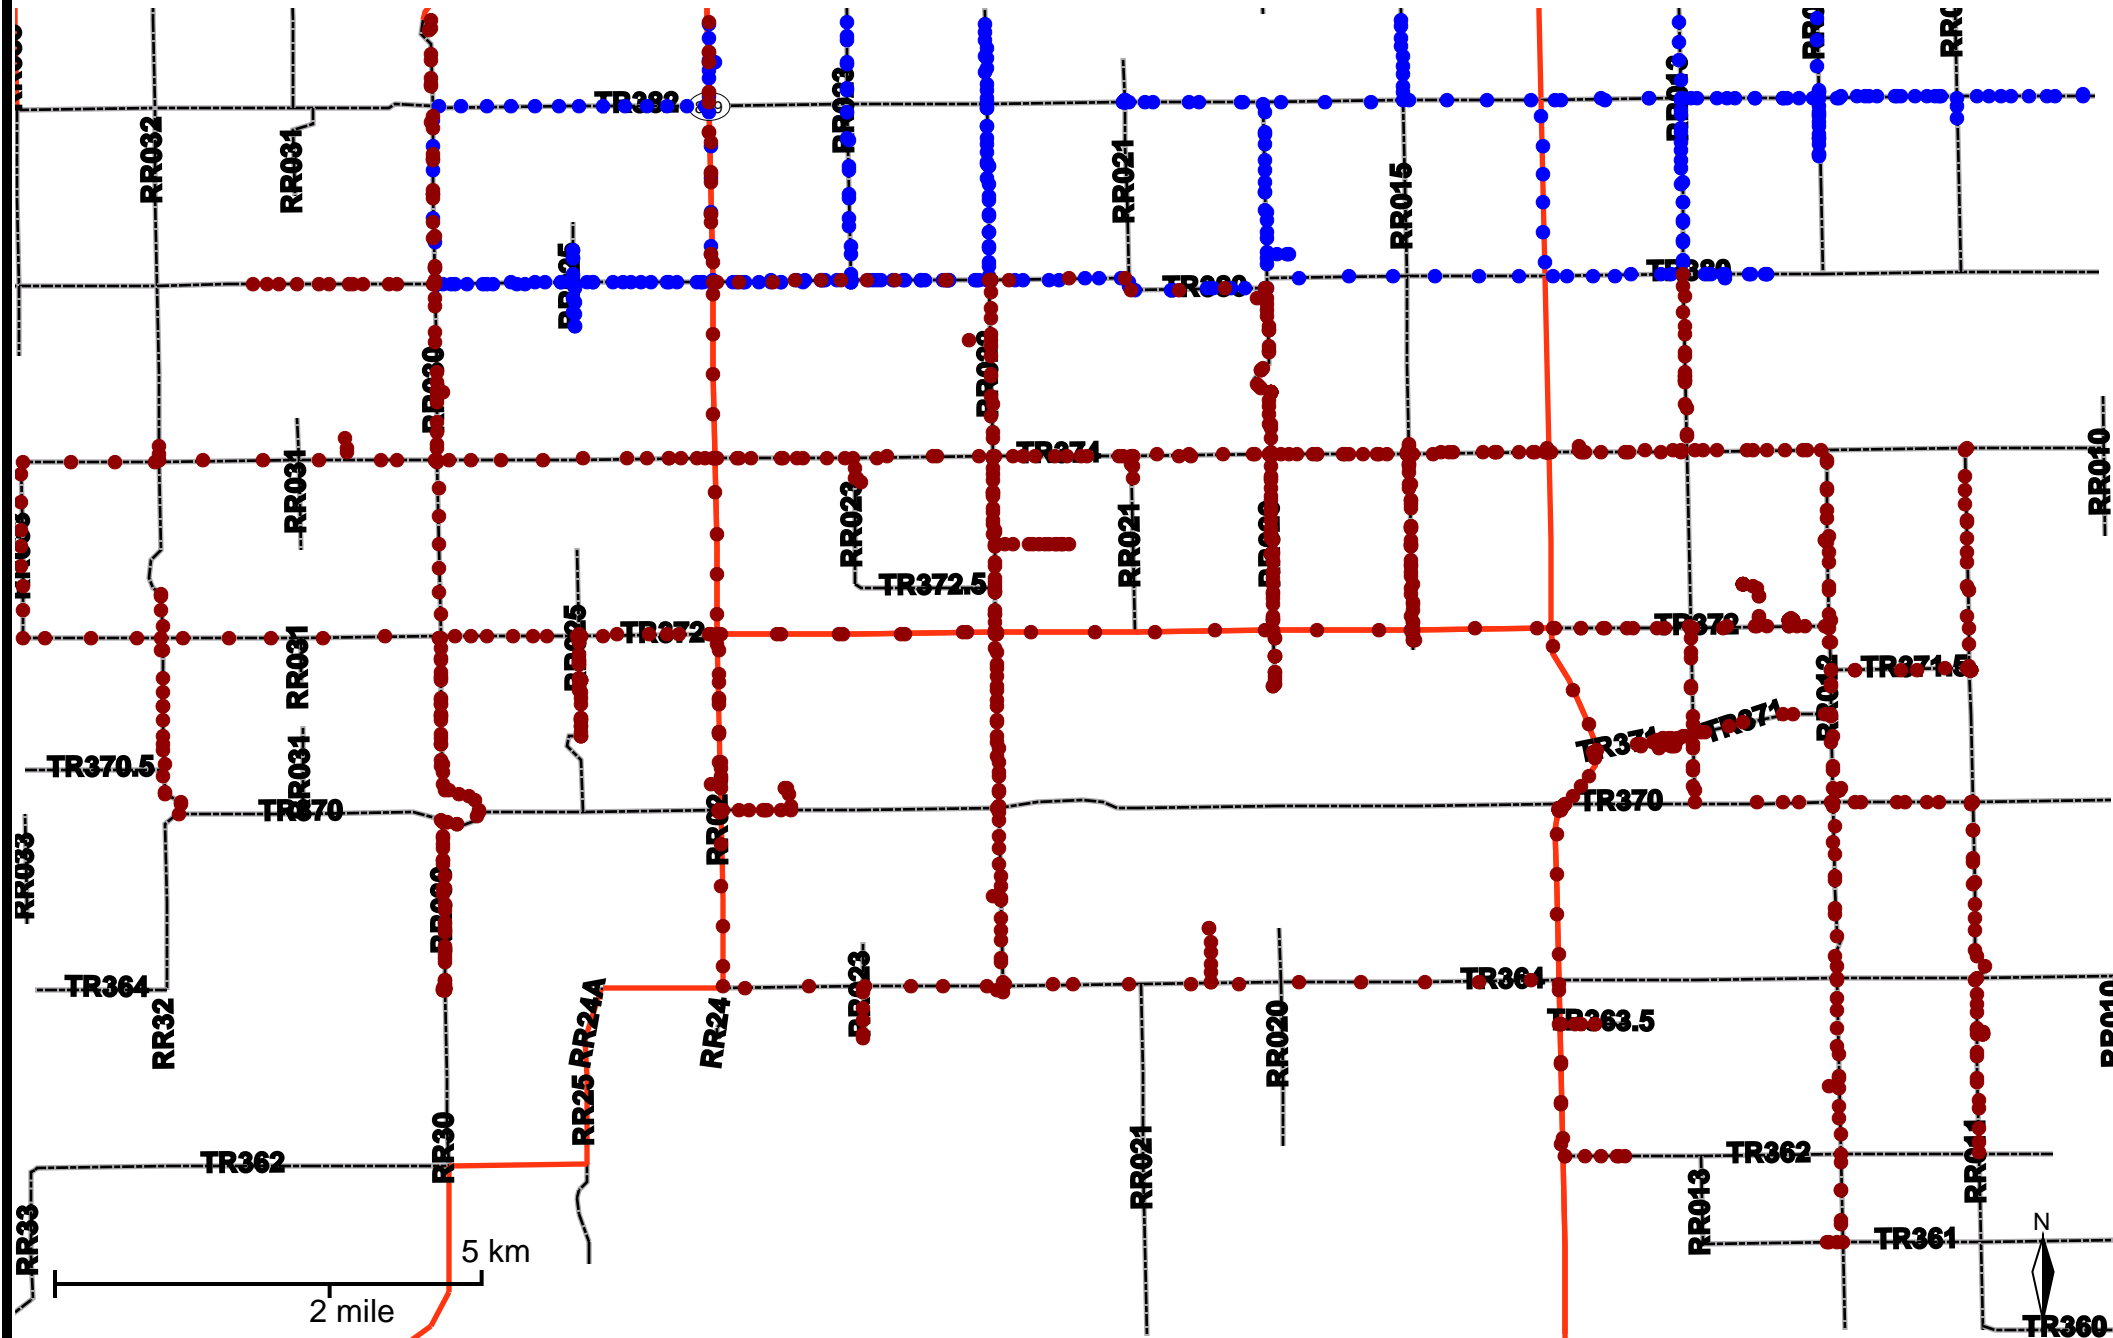

Grader Activity Weekly Report

From Date: 2019-01-07
To Date: 2019-01-13
Electoral Division: 1
Total Distance(km): 557.1
Total Time(h): 28.3
Speed Threshold(km/h): 45