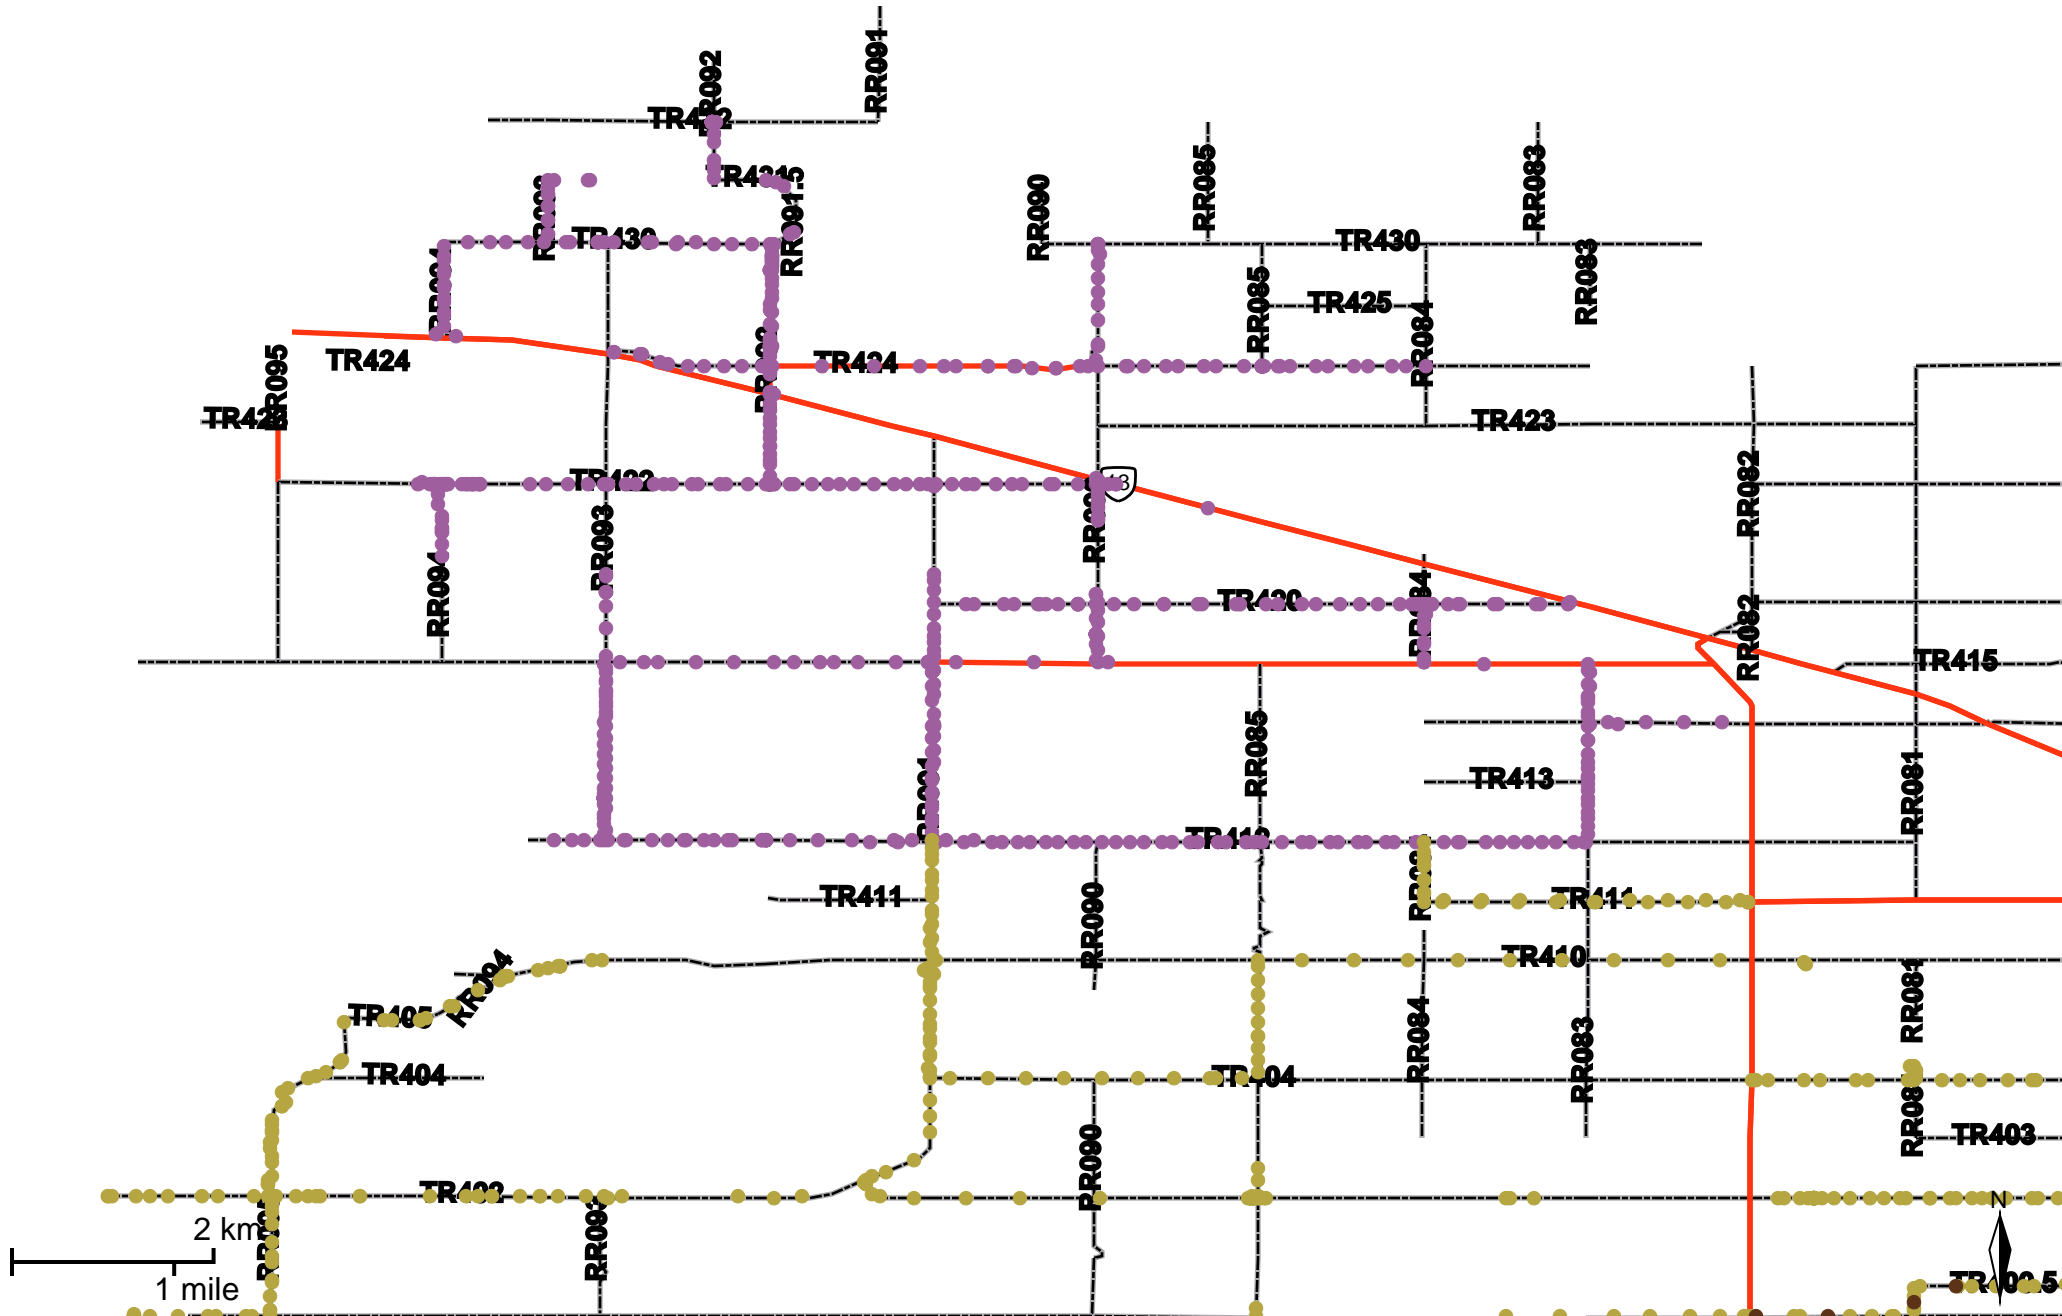

Grader Activity Weekly Report

From Date: 2019-01-14
 To Date: 2019-01-20
 Electoral Division: 7
 Total Distance(km): 295.6
 Total Time(h): 19.3
 Speed Threshold(km/h): 45