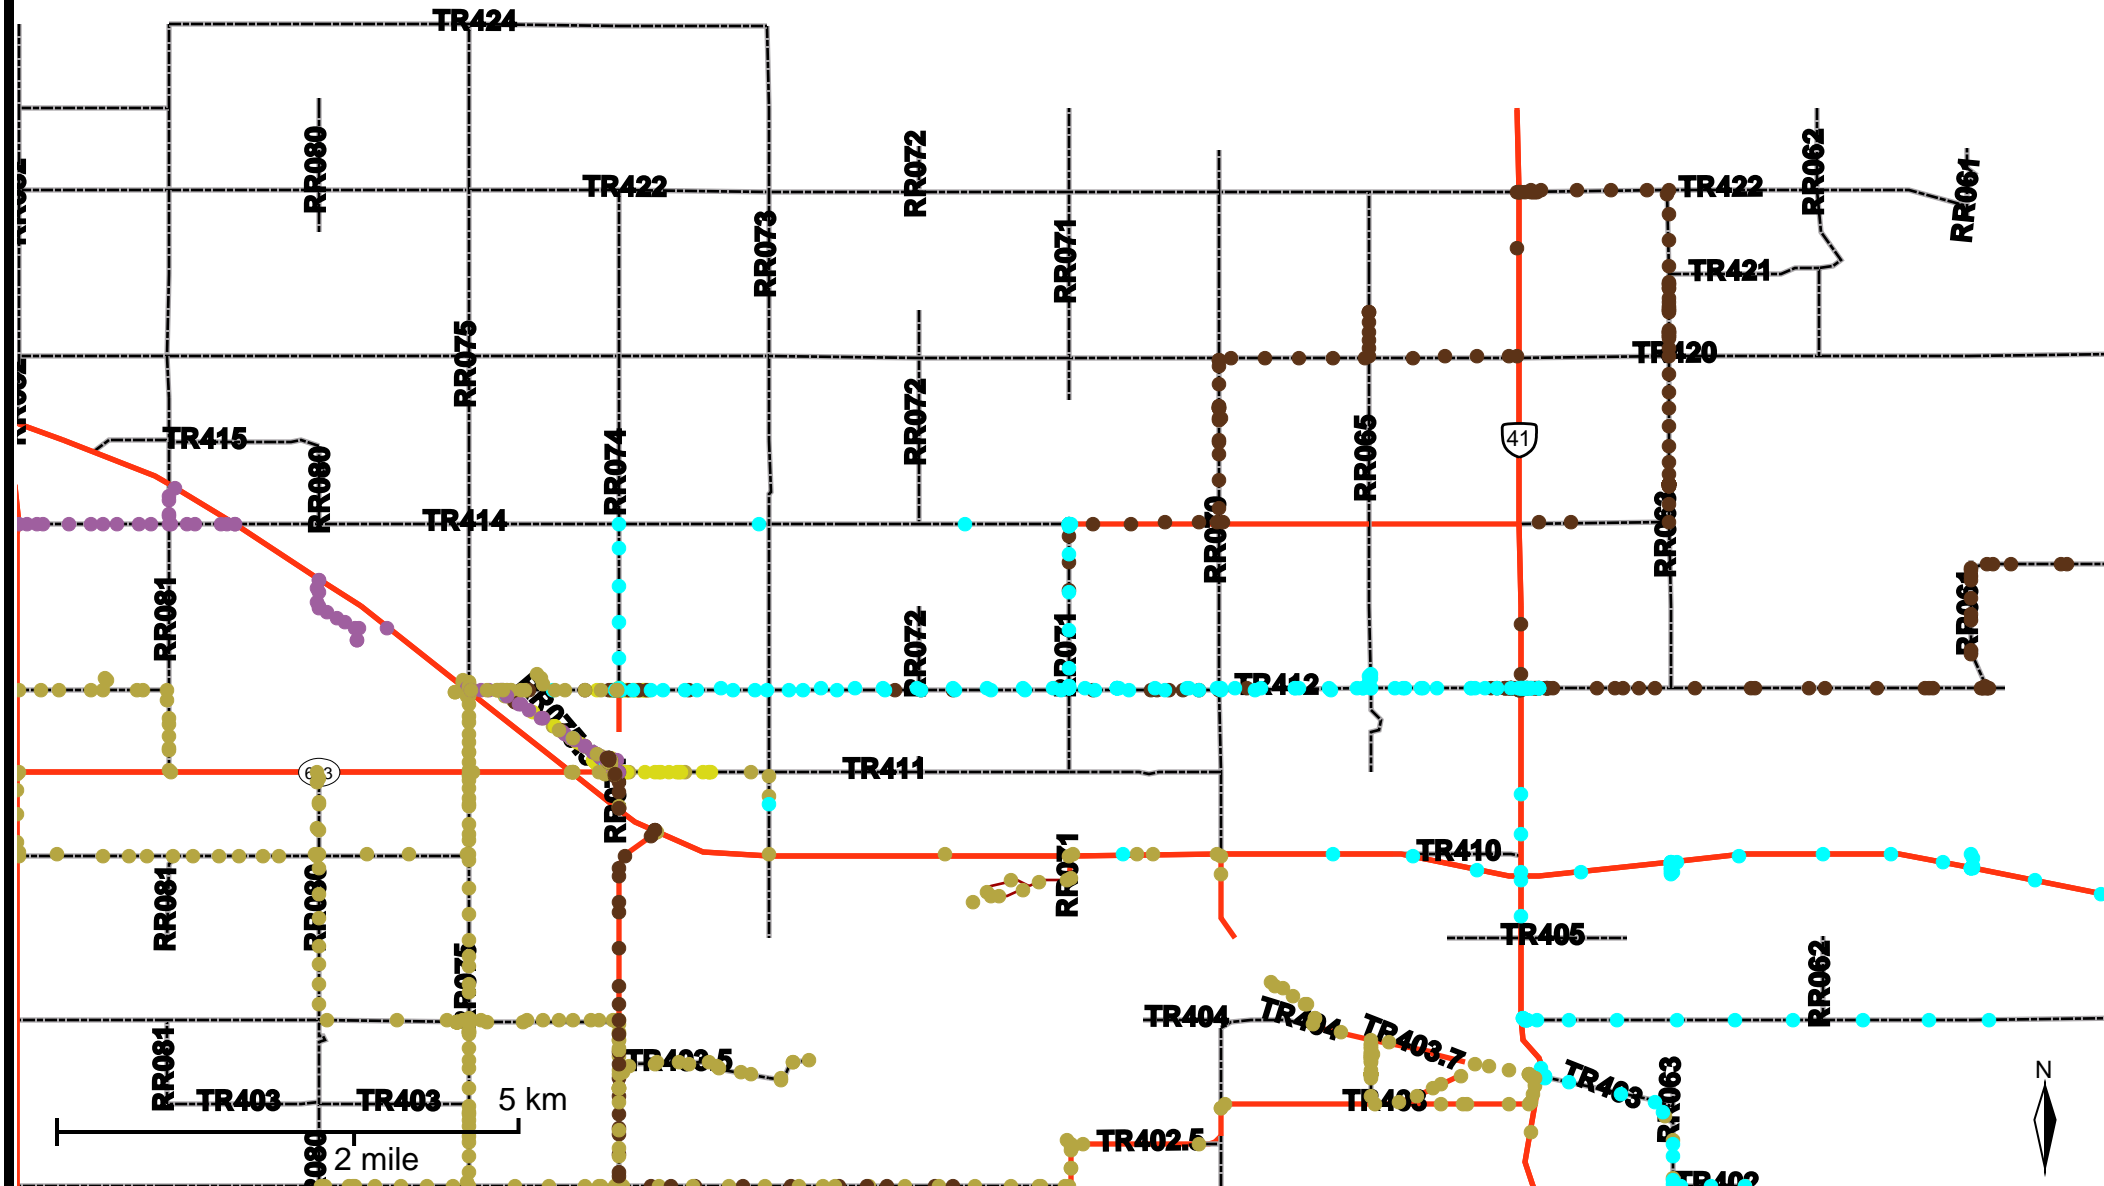

# Grader Activity Weekly Report

From Date: 2019-01-14  
To Date: 2019-01-20  
Electoral Division: 6  
Total Distance(km): 296.3  
Total Time(h): 142.2  
Speed Threshold(km/h): 45