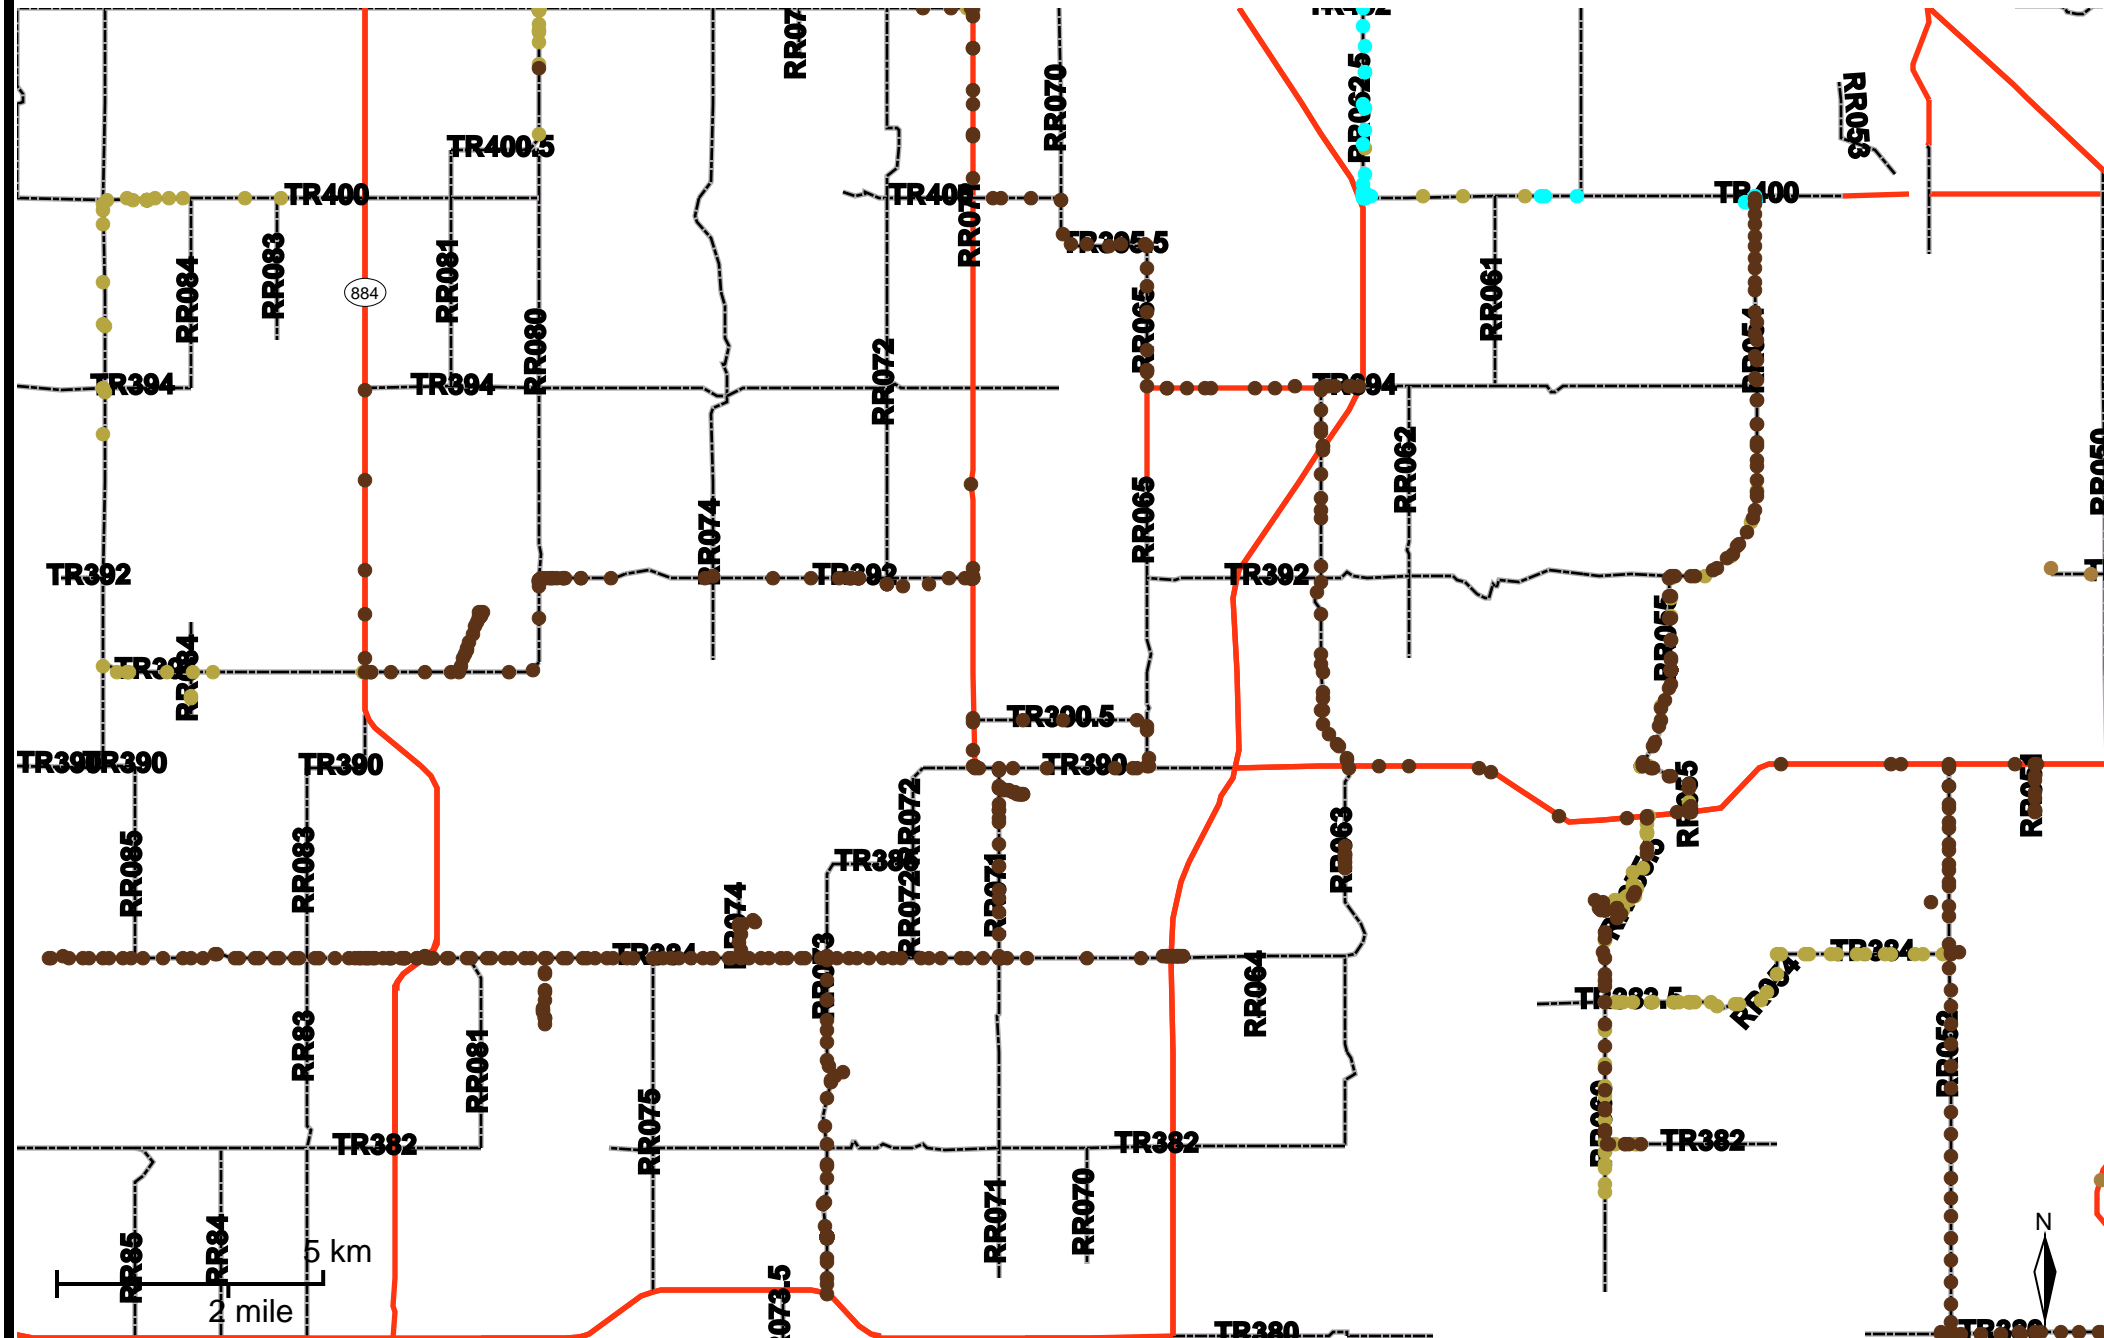

# Grader Activity Weekly Report

From Date: 2019-01-14  
To Date: 2019-01-20  
Electoral Division: 5  
Total Distance(km): 286.8  
Total Time(h): 17.3  
Speed Threshold(km/h): 45