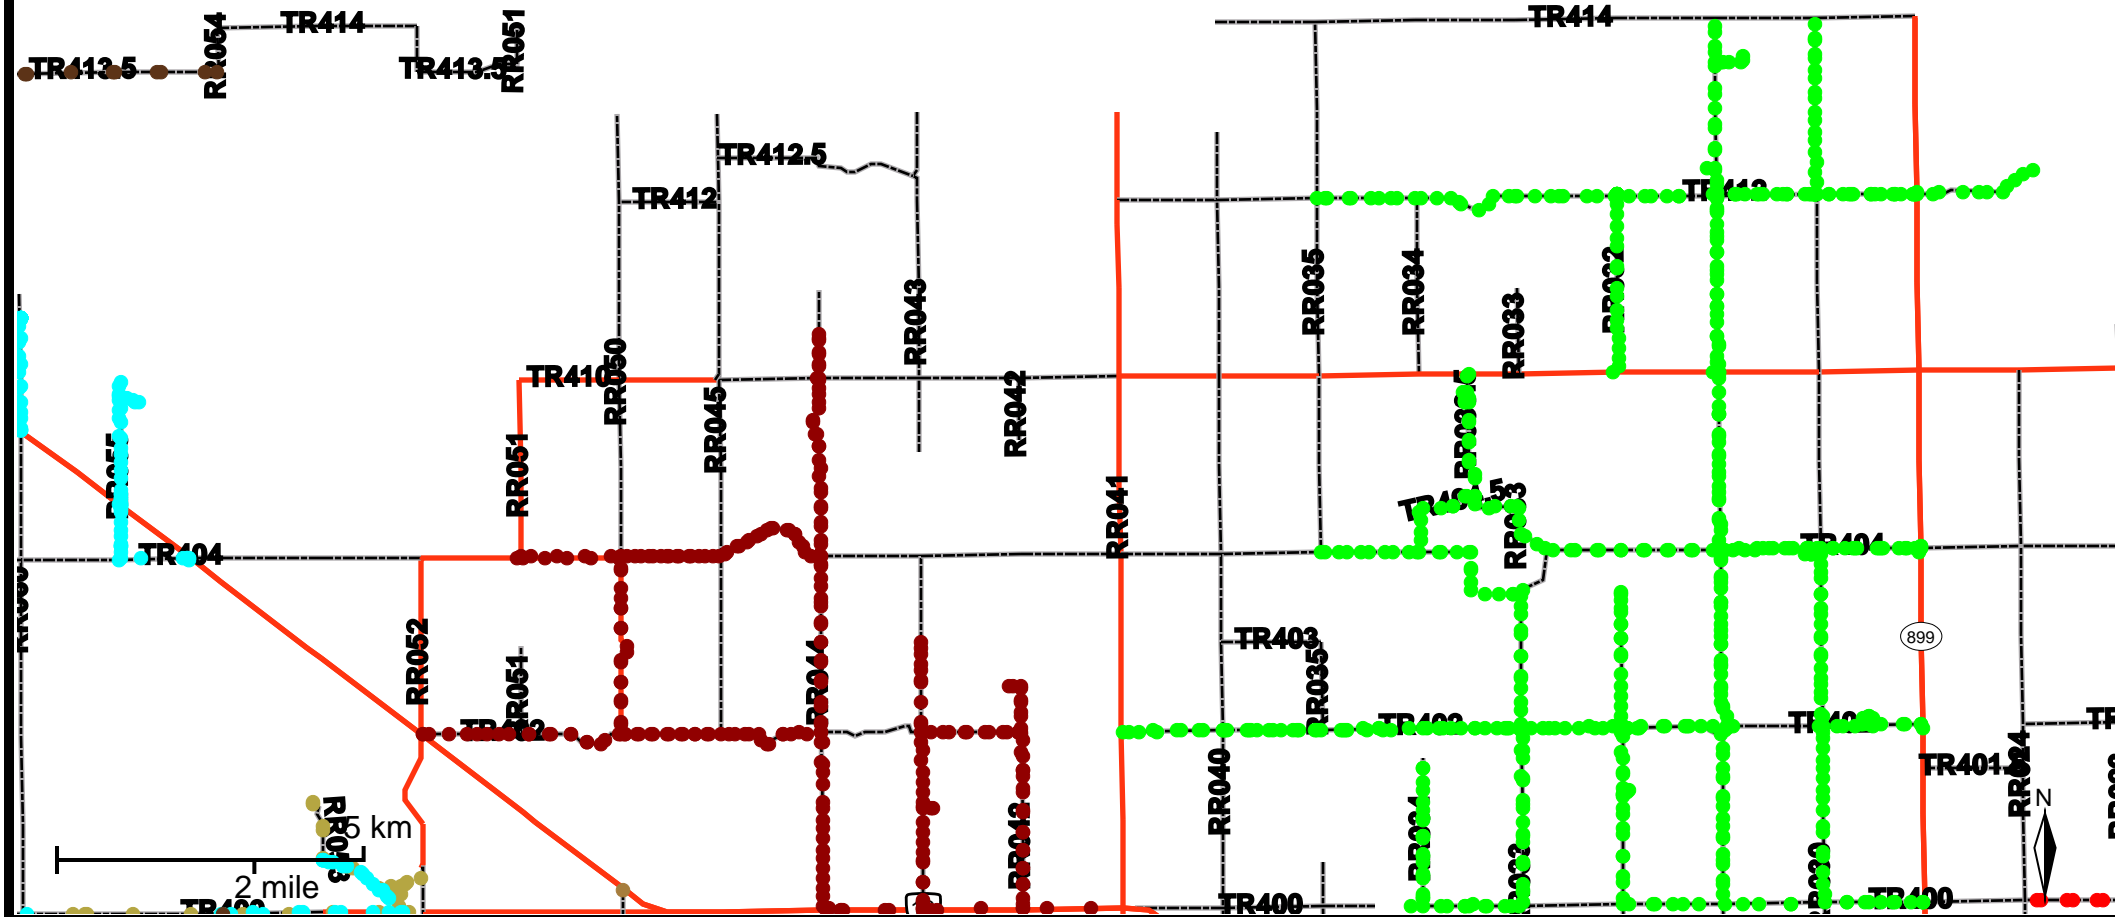

Grader Activity Weekly Report

From Date: 2019-01-14
To Date: 2019-01-20
Electoral Division: 4
Total Distance(km): 370.1
Total Time(h): 20.8
Speed Threshold(km/h): 45