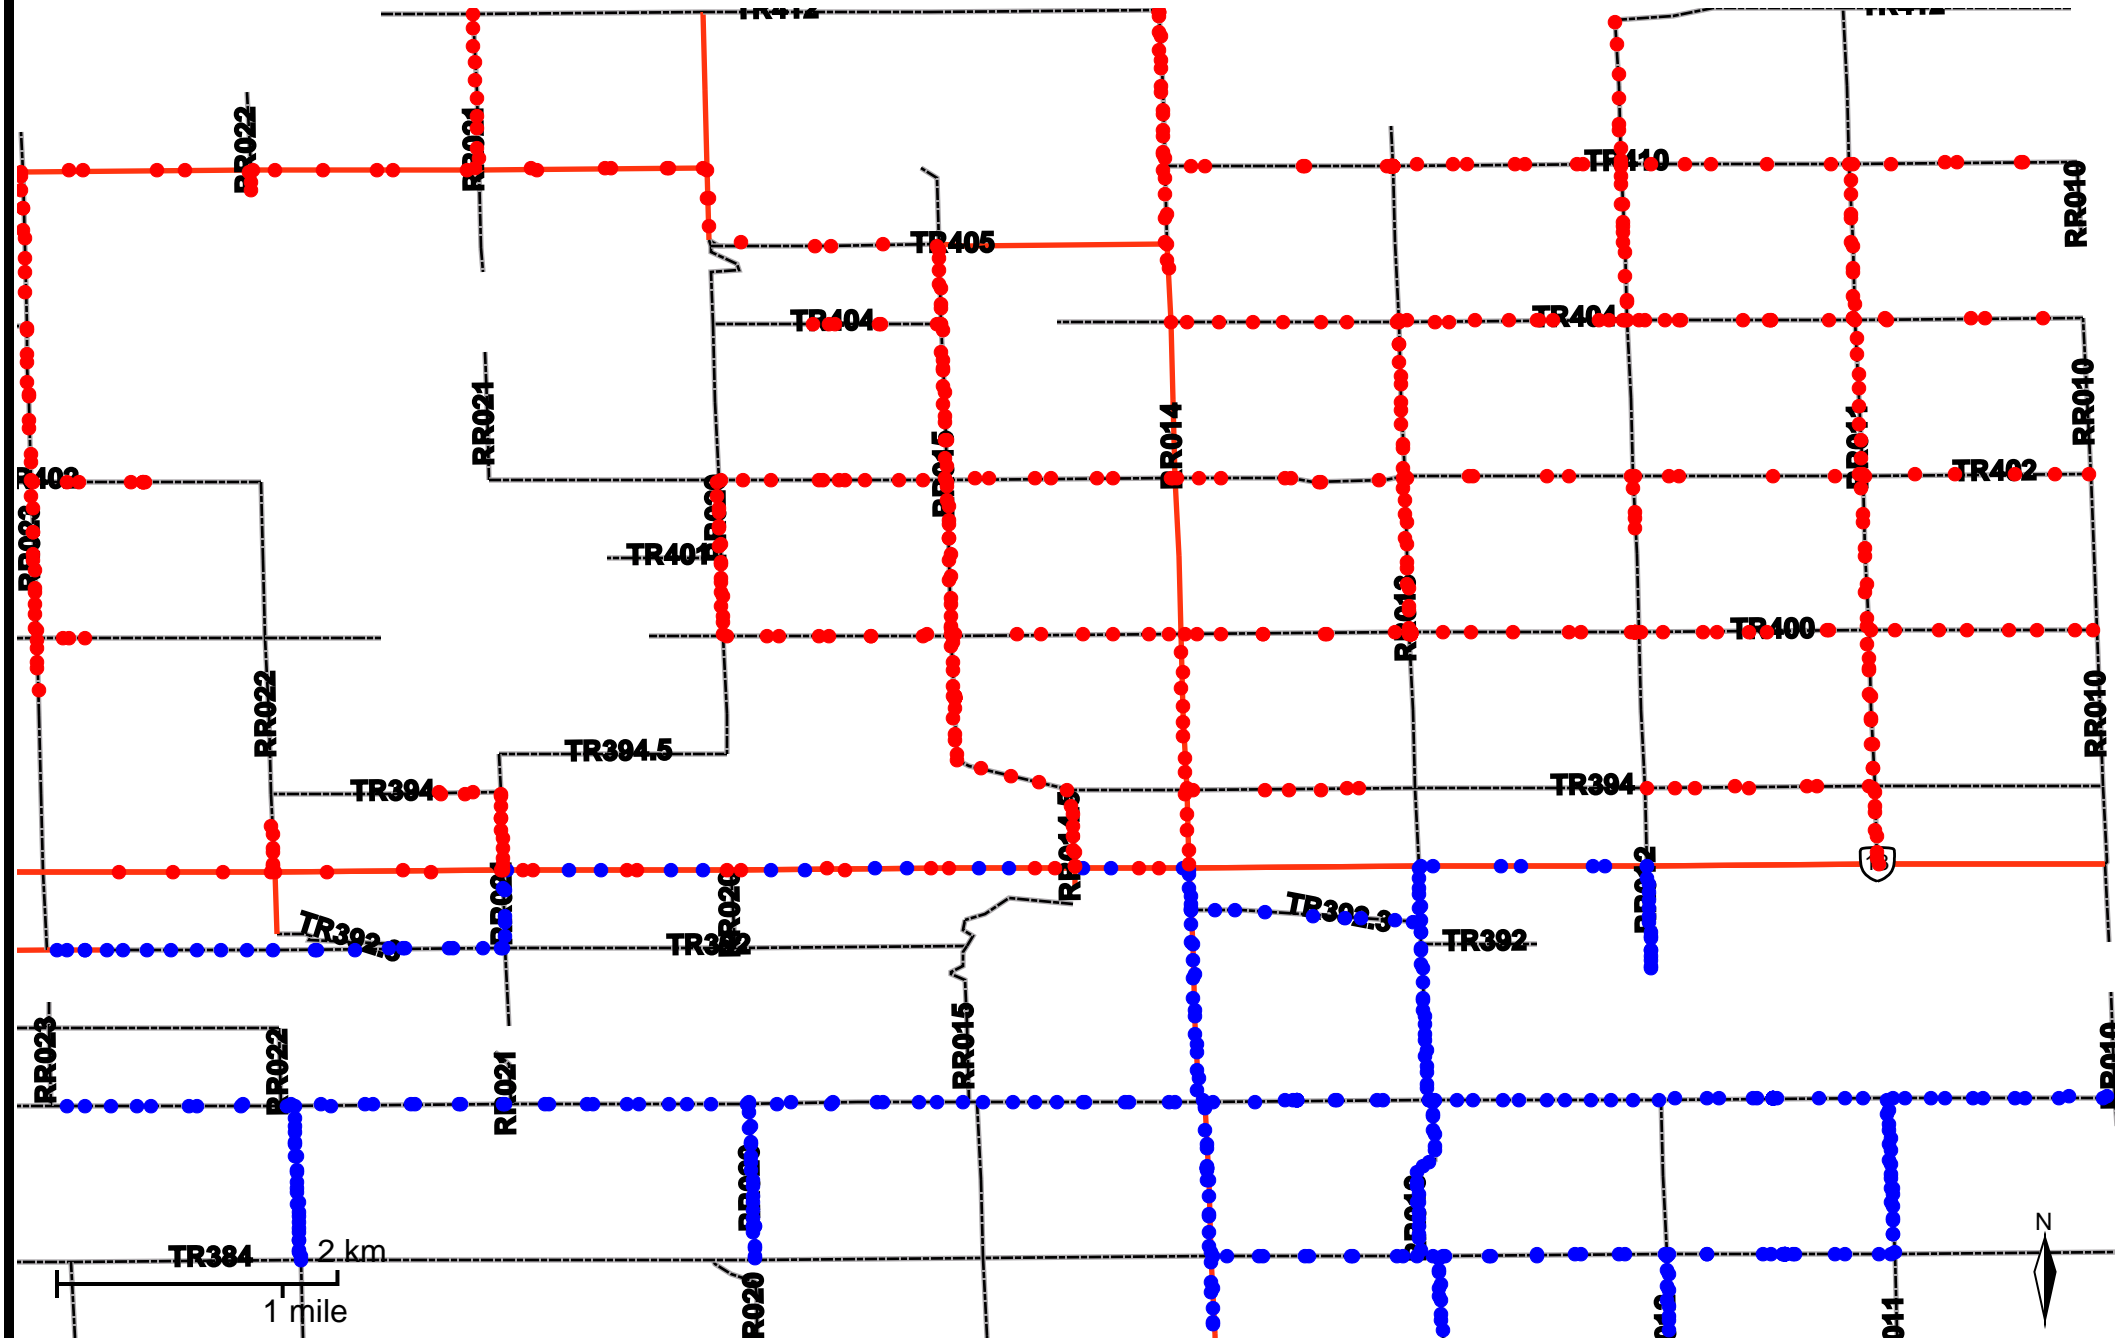

Grader Activity Weekly Report

From Date: 2019-01-14
To Date: 2019-01-20
Electoral Division: 2
Total Distance(km): 391.3
Total Time(h): 18.1
Speed Threshold(km/h): 45