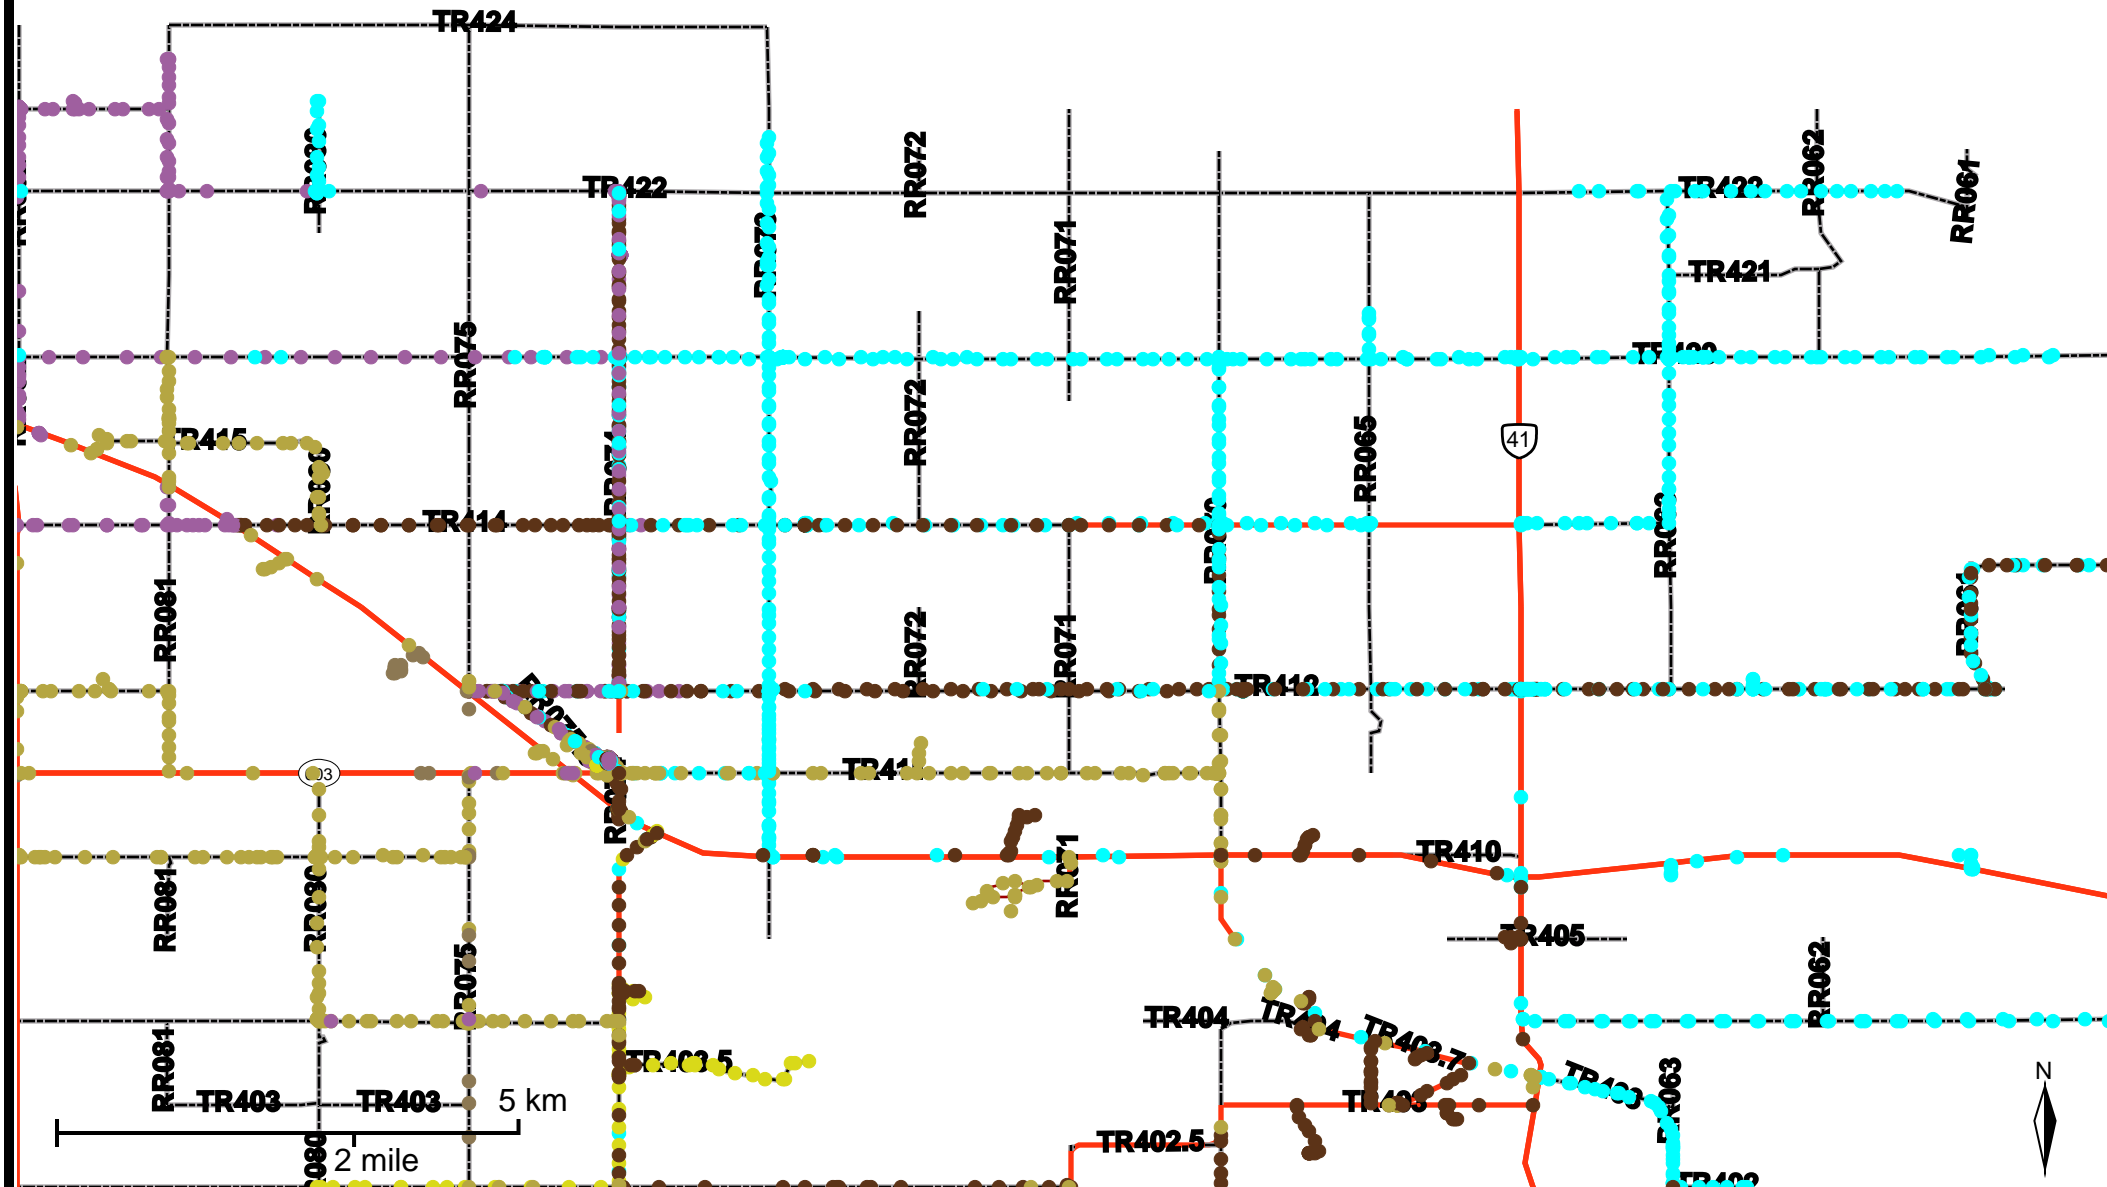

# Grader Activity Weekly Report

From Date: 2018-12-31  
To Date: 2019-01-06  
Electoral Division: 6  
Total Distance(km): 603  
Total Time(h): 159.1  
Speed Threshold(km/h): 45