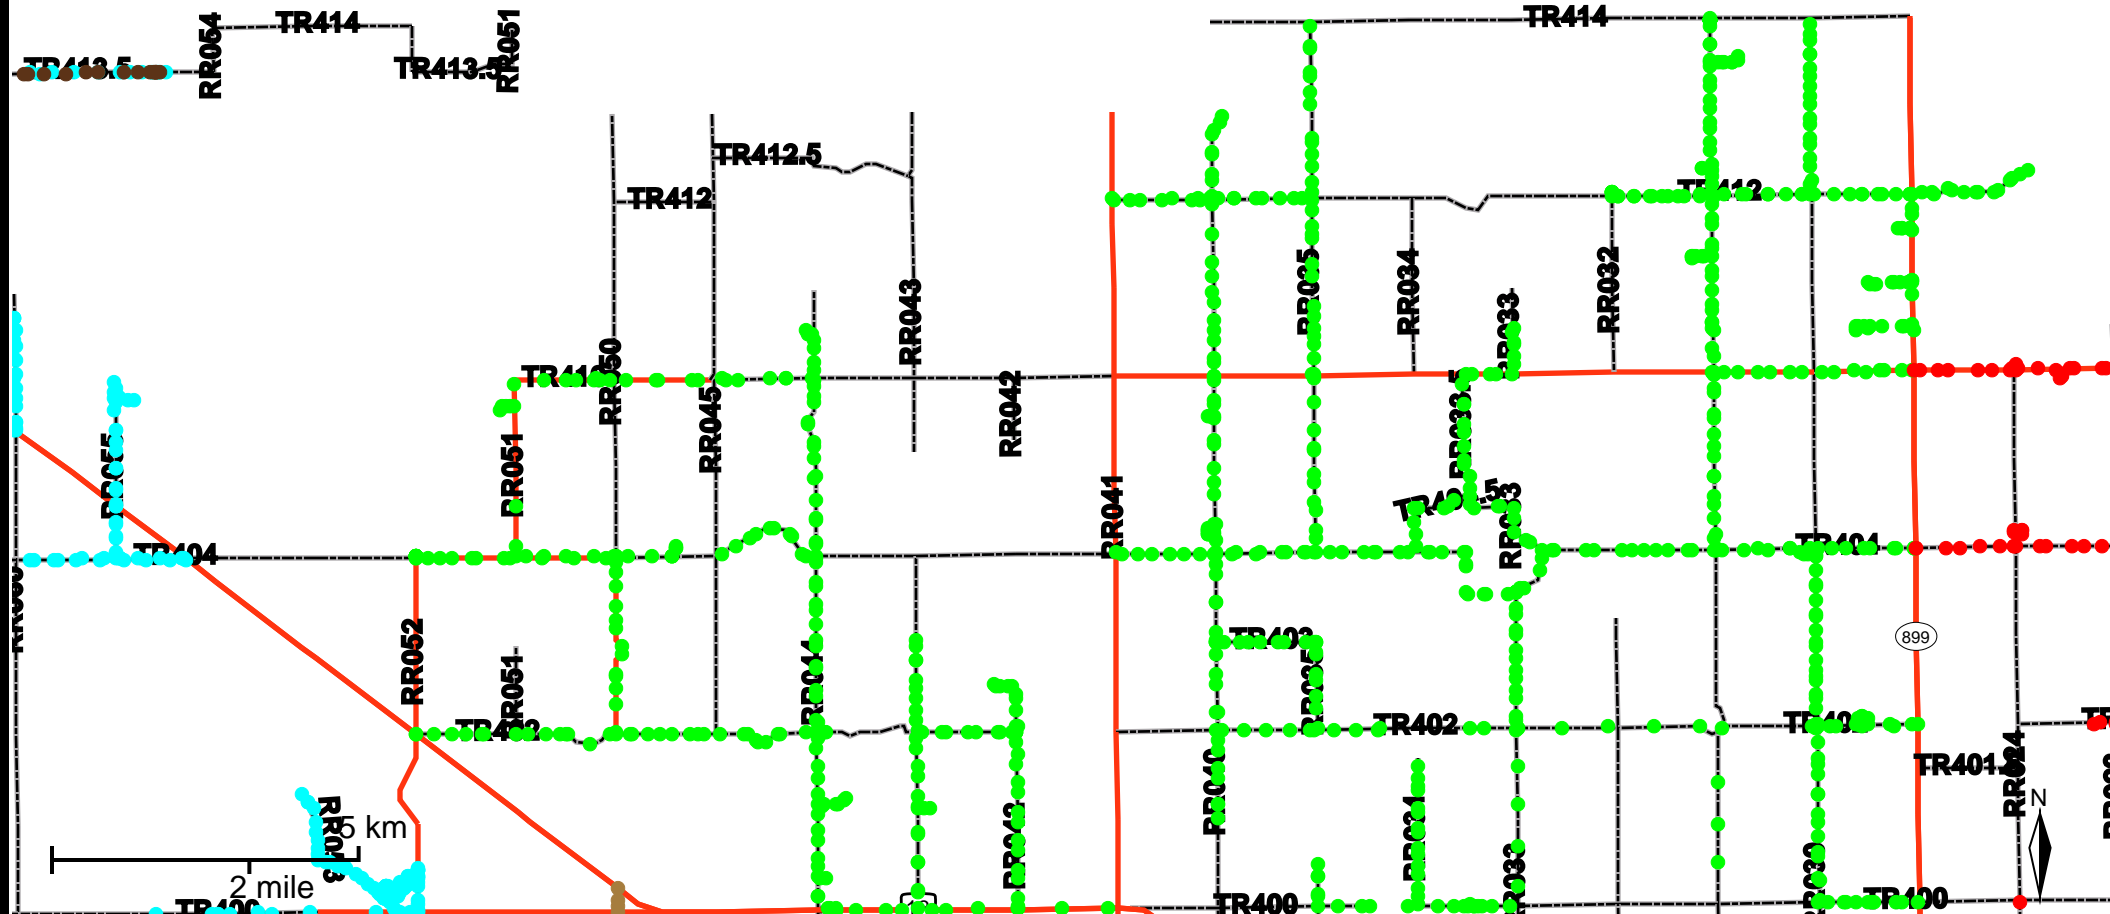

Grader Activity Weekly Report

From Date: 2018-12-31
To Date: 2019-01-06
Electoral Division: 4
Total Distance(km): 394.4
Total Time(h): 22.2
Speed Threshold(km/h): 45