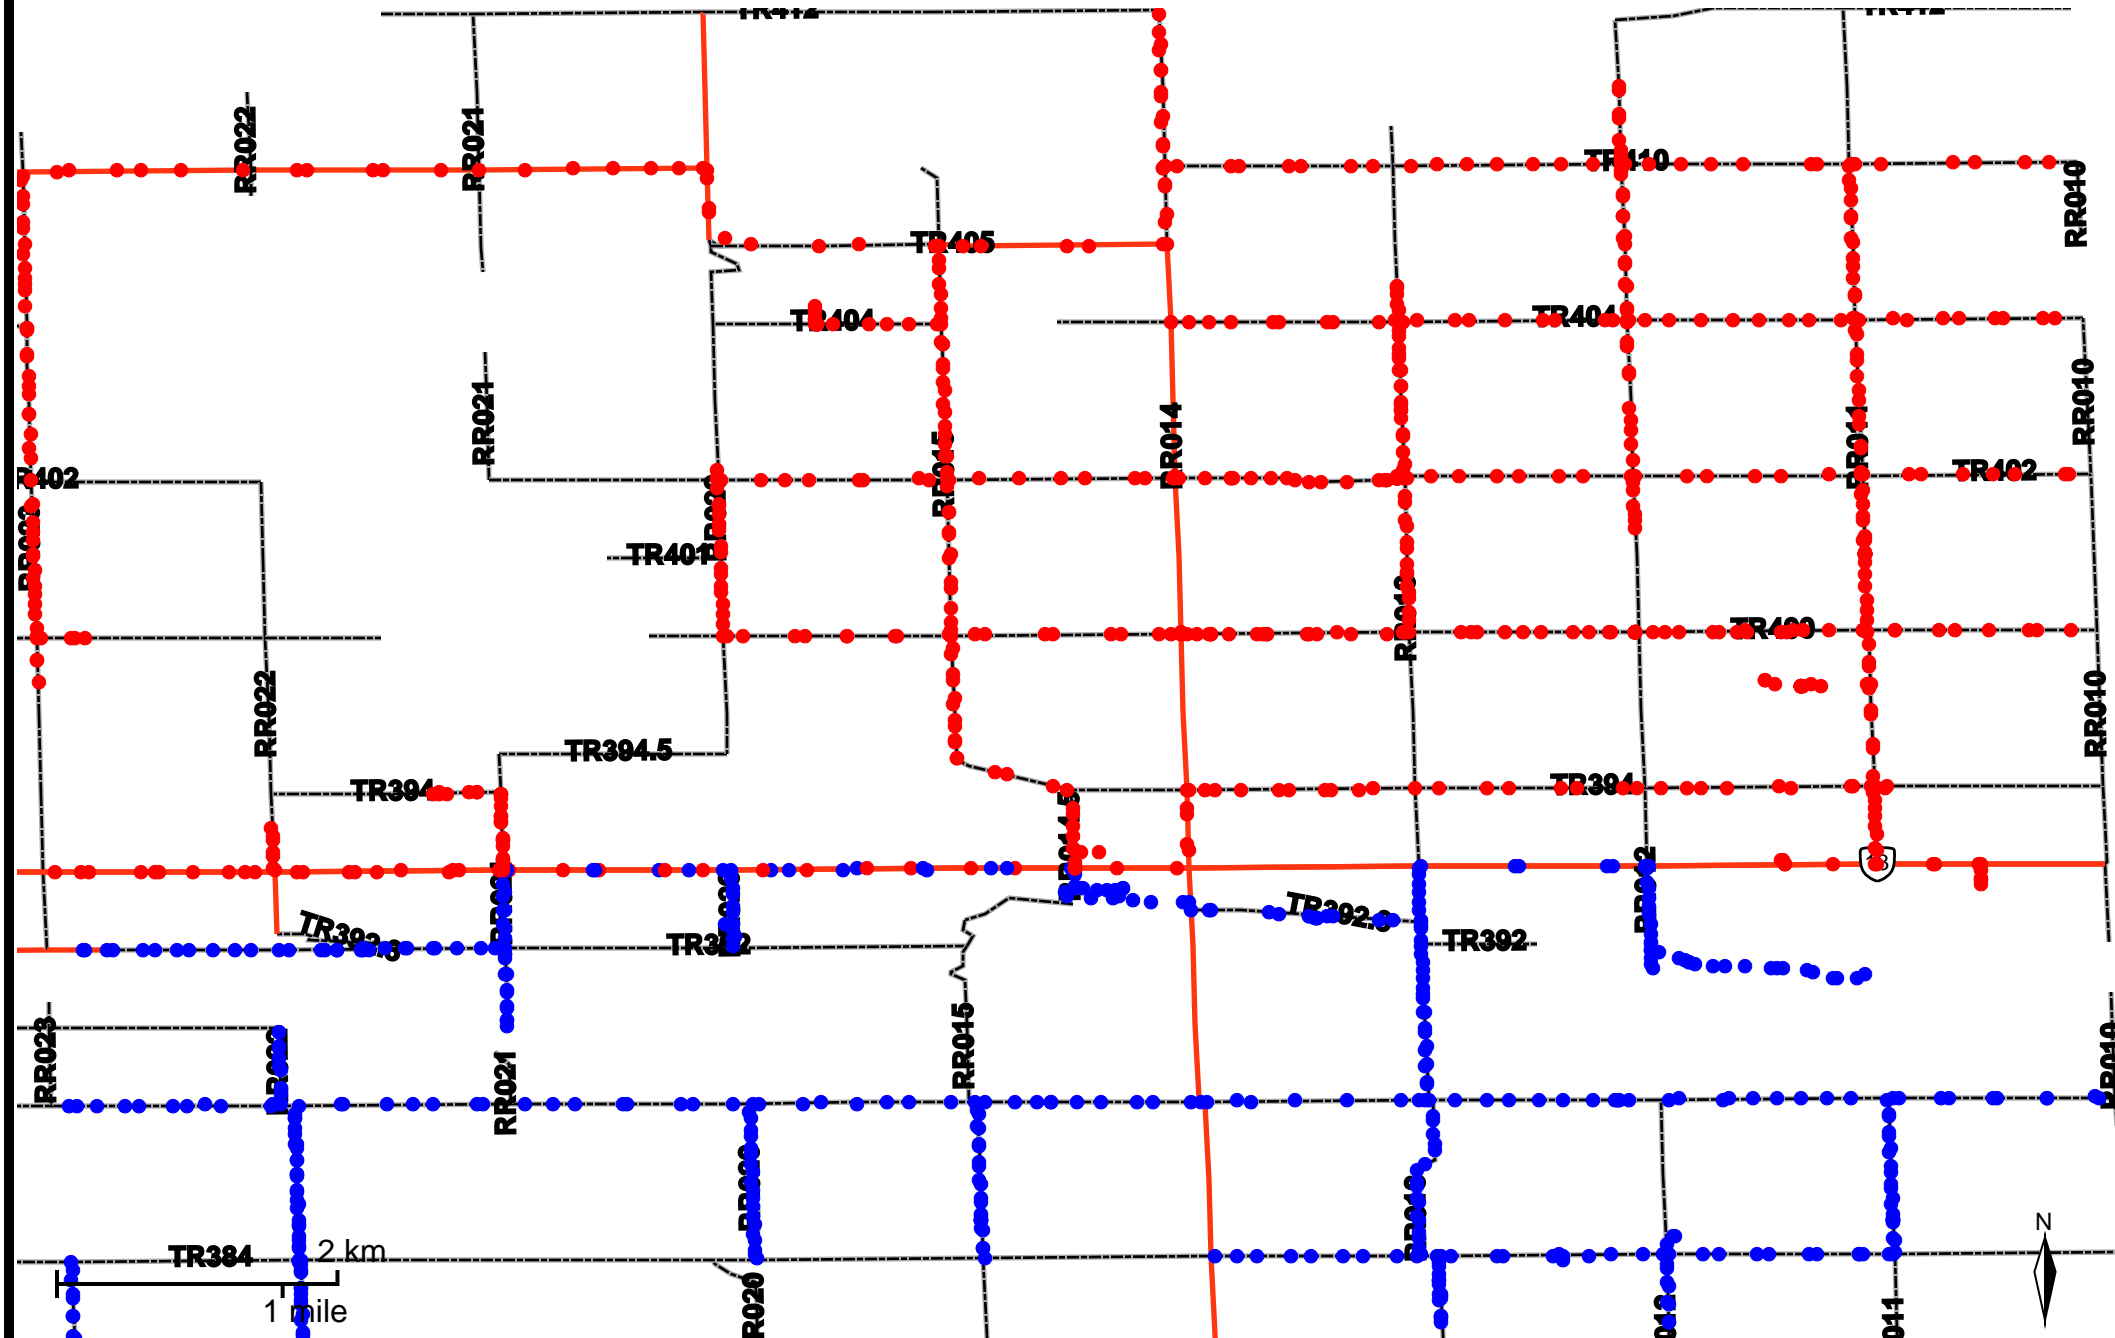

Grader Activity Weekly Report

From Date: 2018-12-31
To Date: 2019-01-06
Electoral Division: 2
Total Distance(km): 433.1
Total Time(h): 21.3
Speed Threshold(km/h): 45