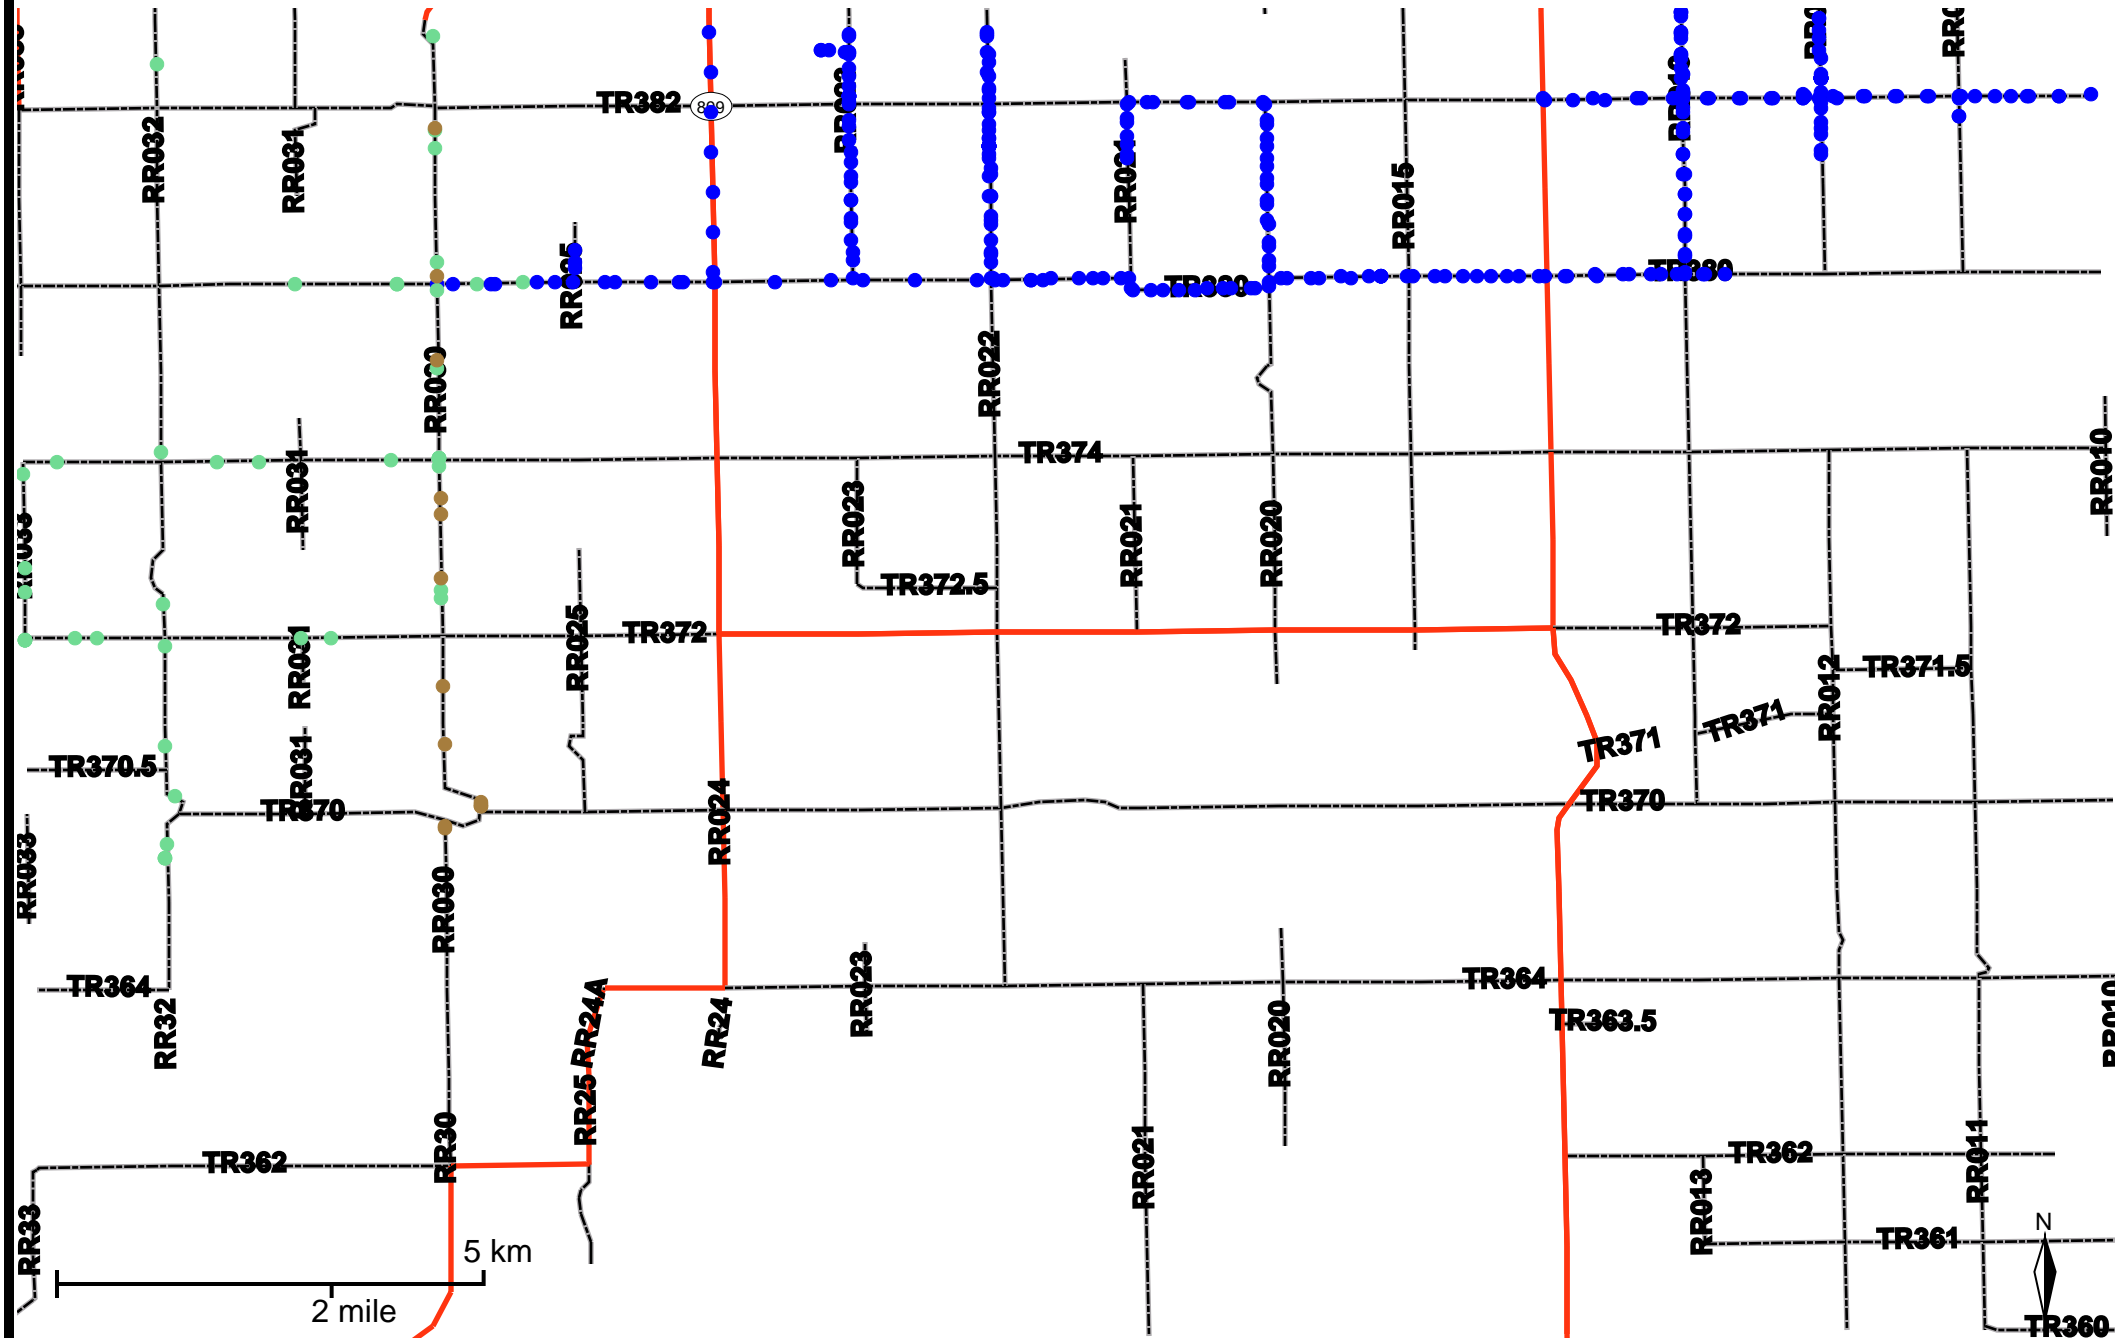

Grader Activity Weekly Report

From Date: 2018-12-31
 To Date: 2019-01-06
 Electoral Division: 1
 Total Distance(km): 199.3
 Total Time(h): 11.5
 Speed Threshold(km/h): 45