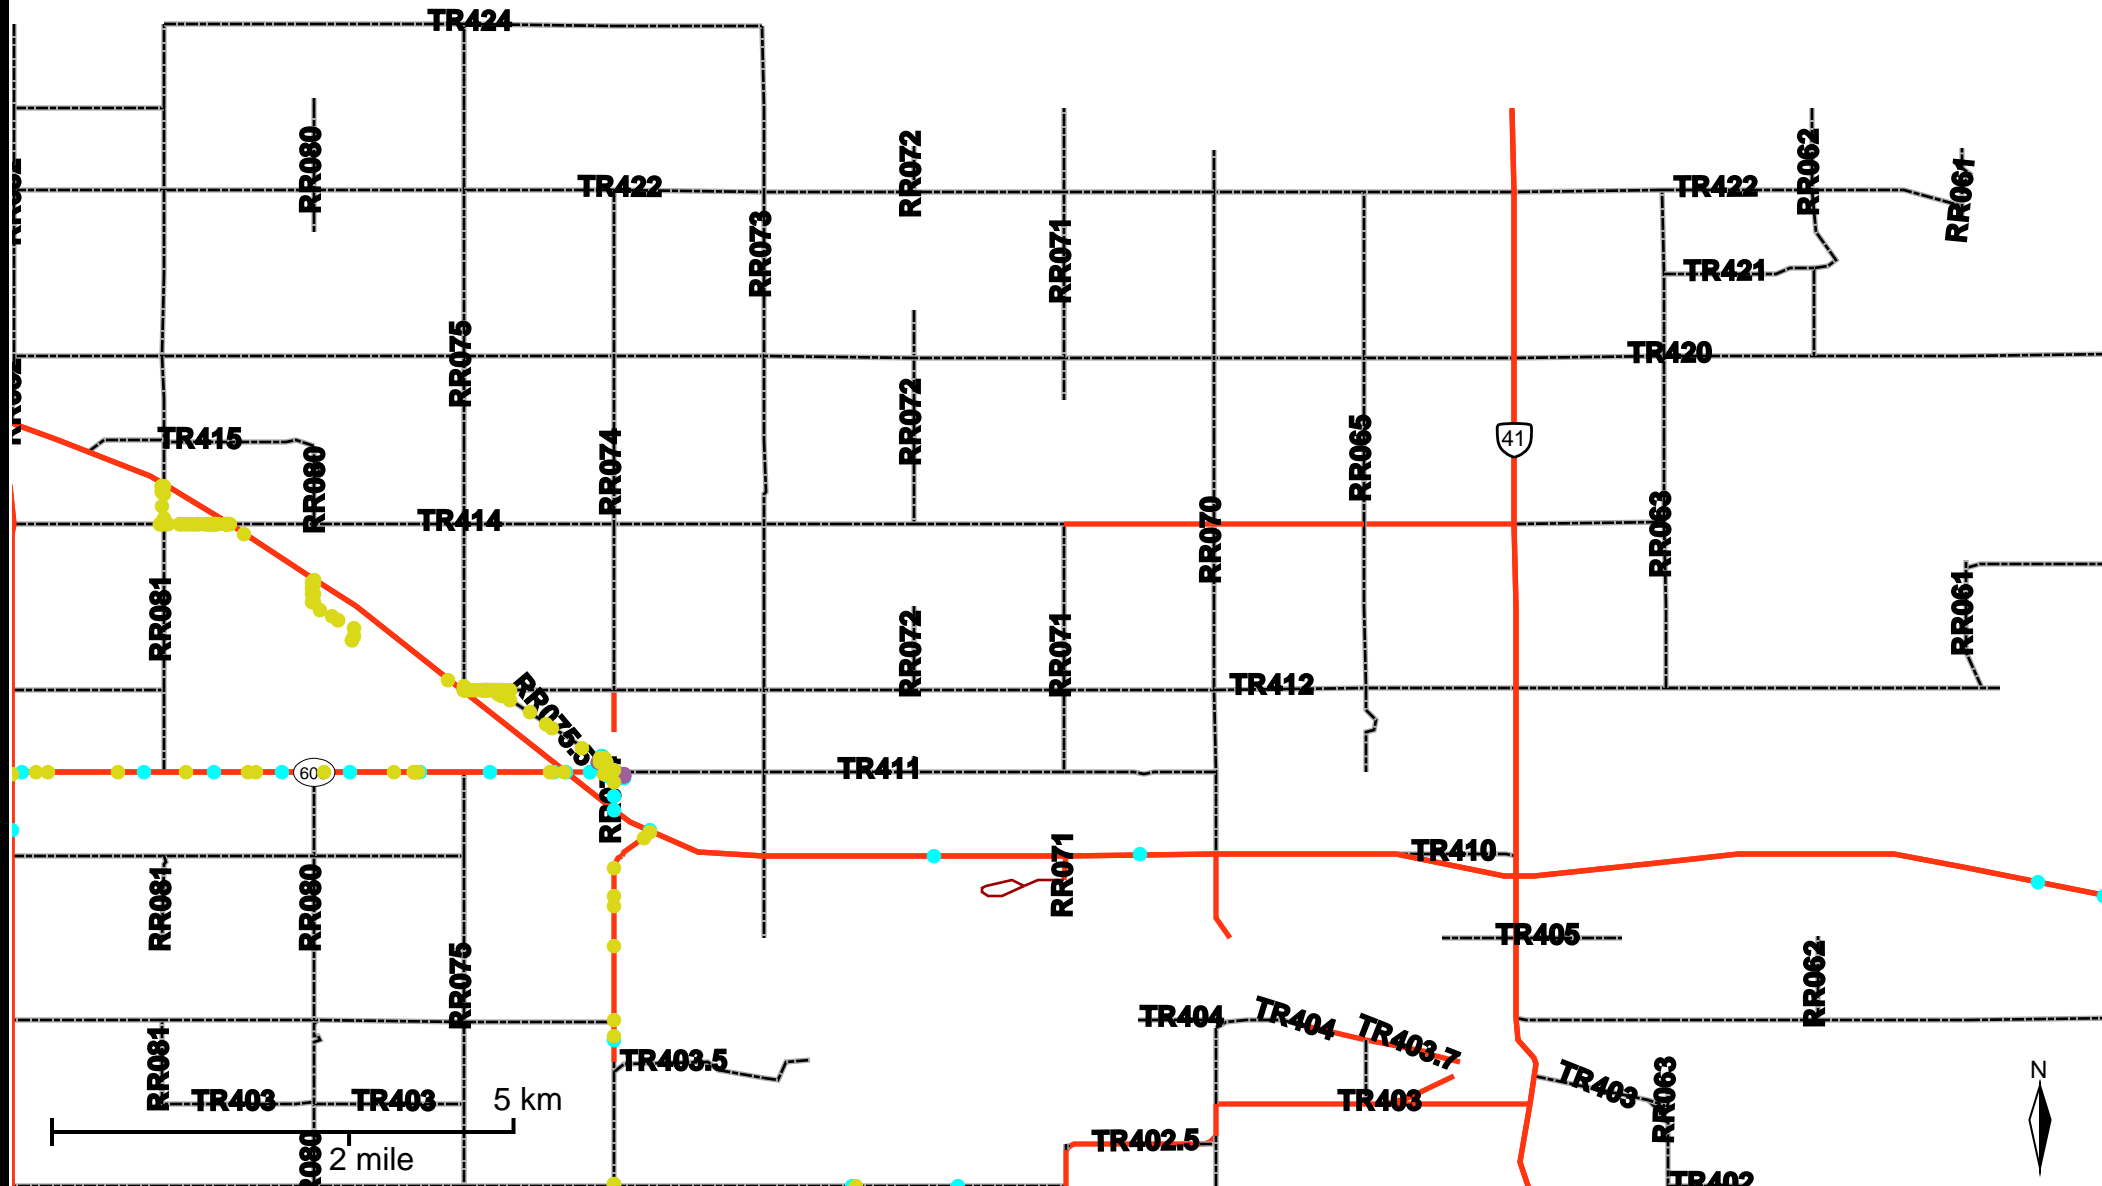

Grader Activity Weekly Report

From Date: 2018-12-10
 To Date: 2018-12-16
 Electoral Division: 6
 Total Distance(km): 47.7
 Total Time(h): 215.2
 Speed Threshold(km/h): 45