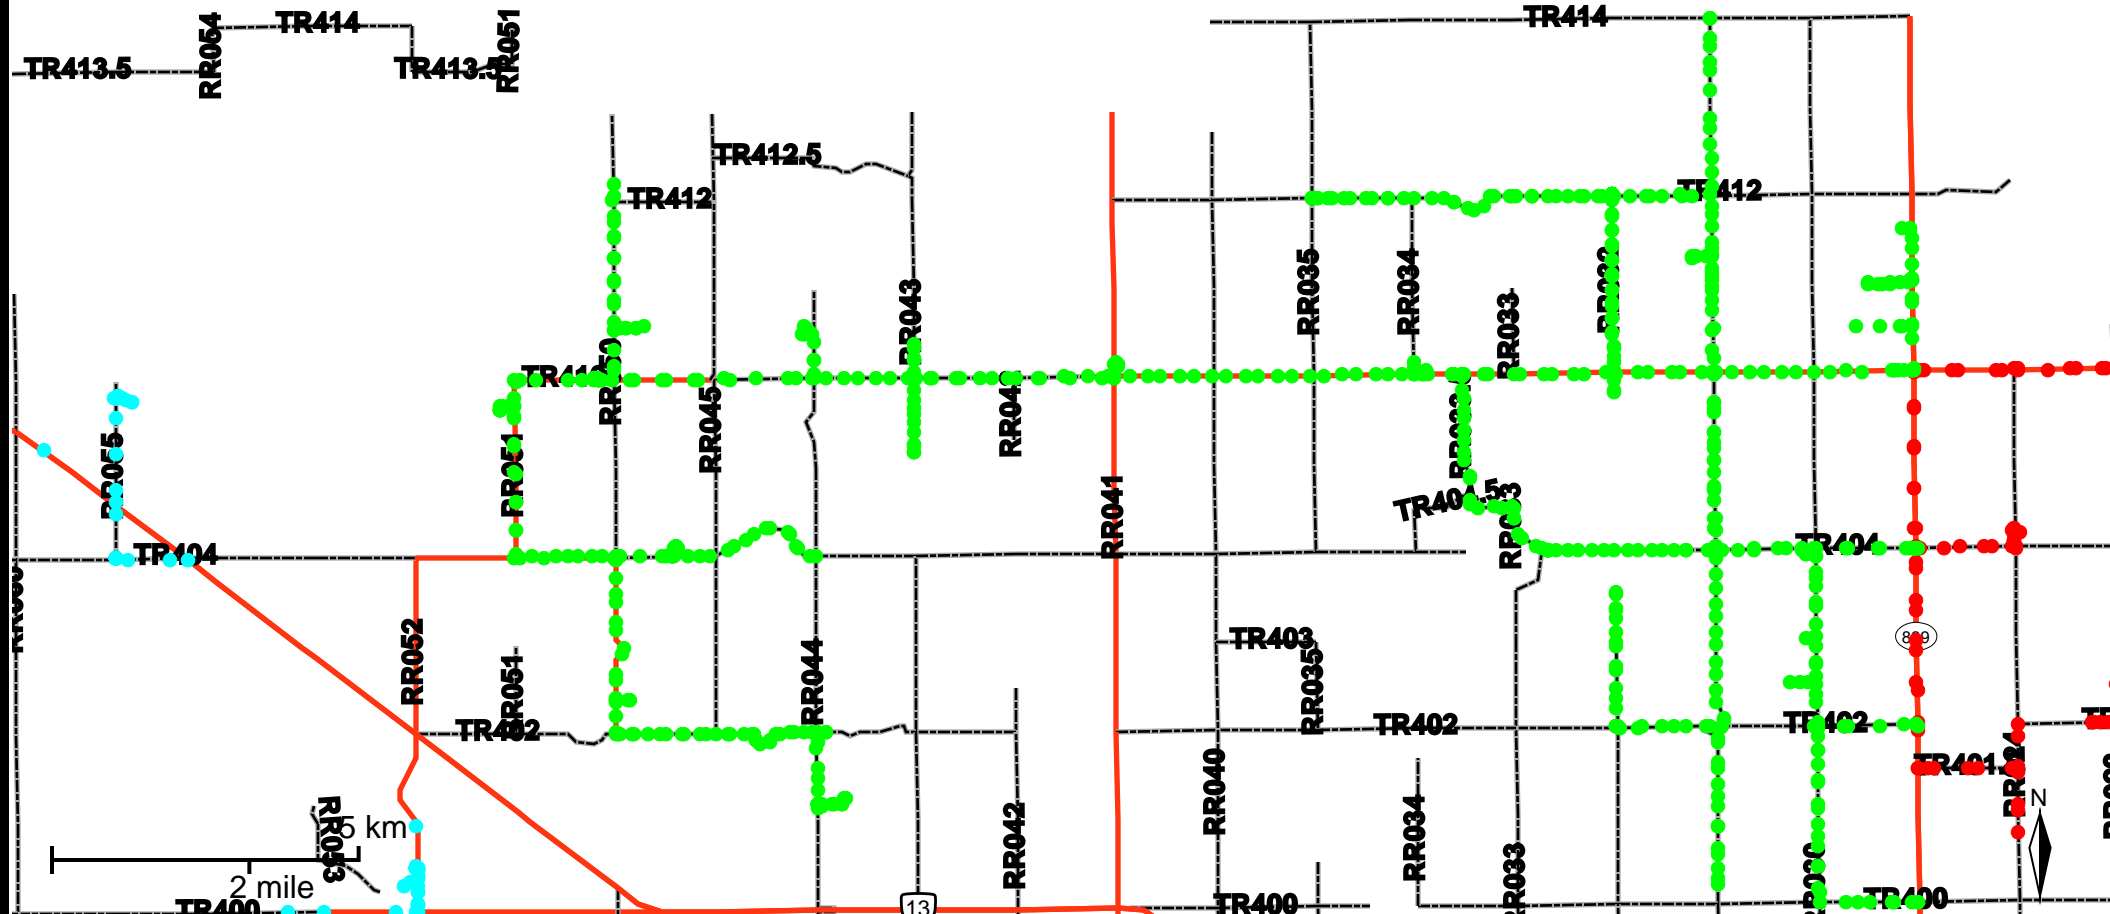

# Grader Activity Weekly Report

From Date: 2018-12-10  
To Date: 2018-12-16  
Electoral Division: 4  
Total Distance(km): 277.4  
Total Time(h): 15.5  
Speed Threshold(km/h): 45