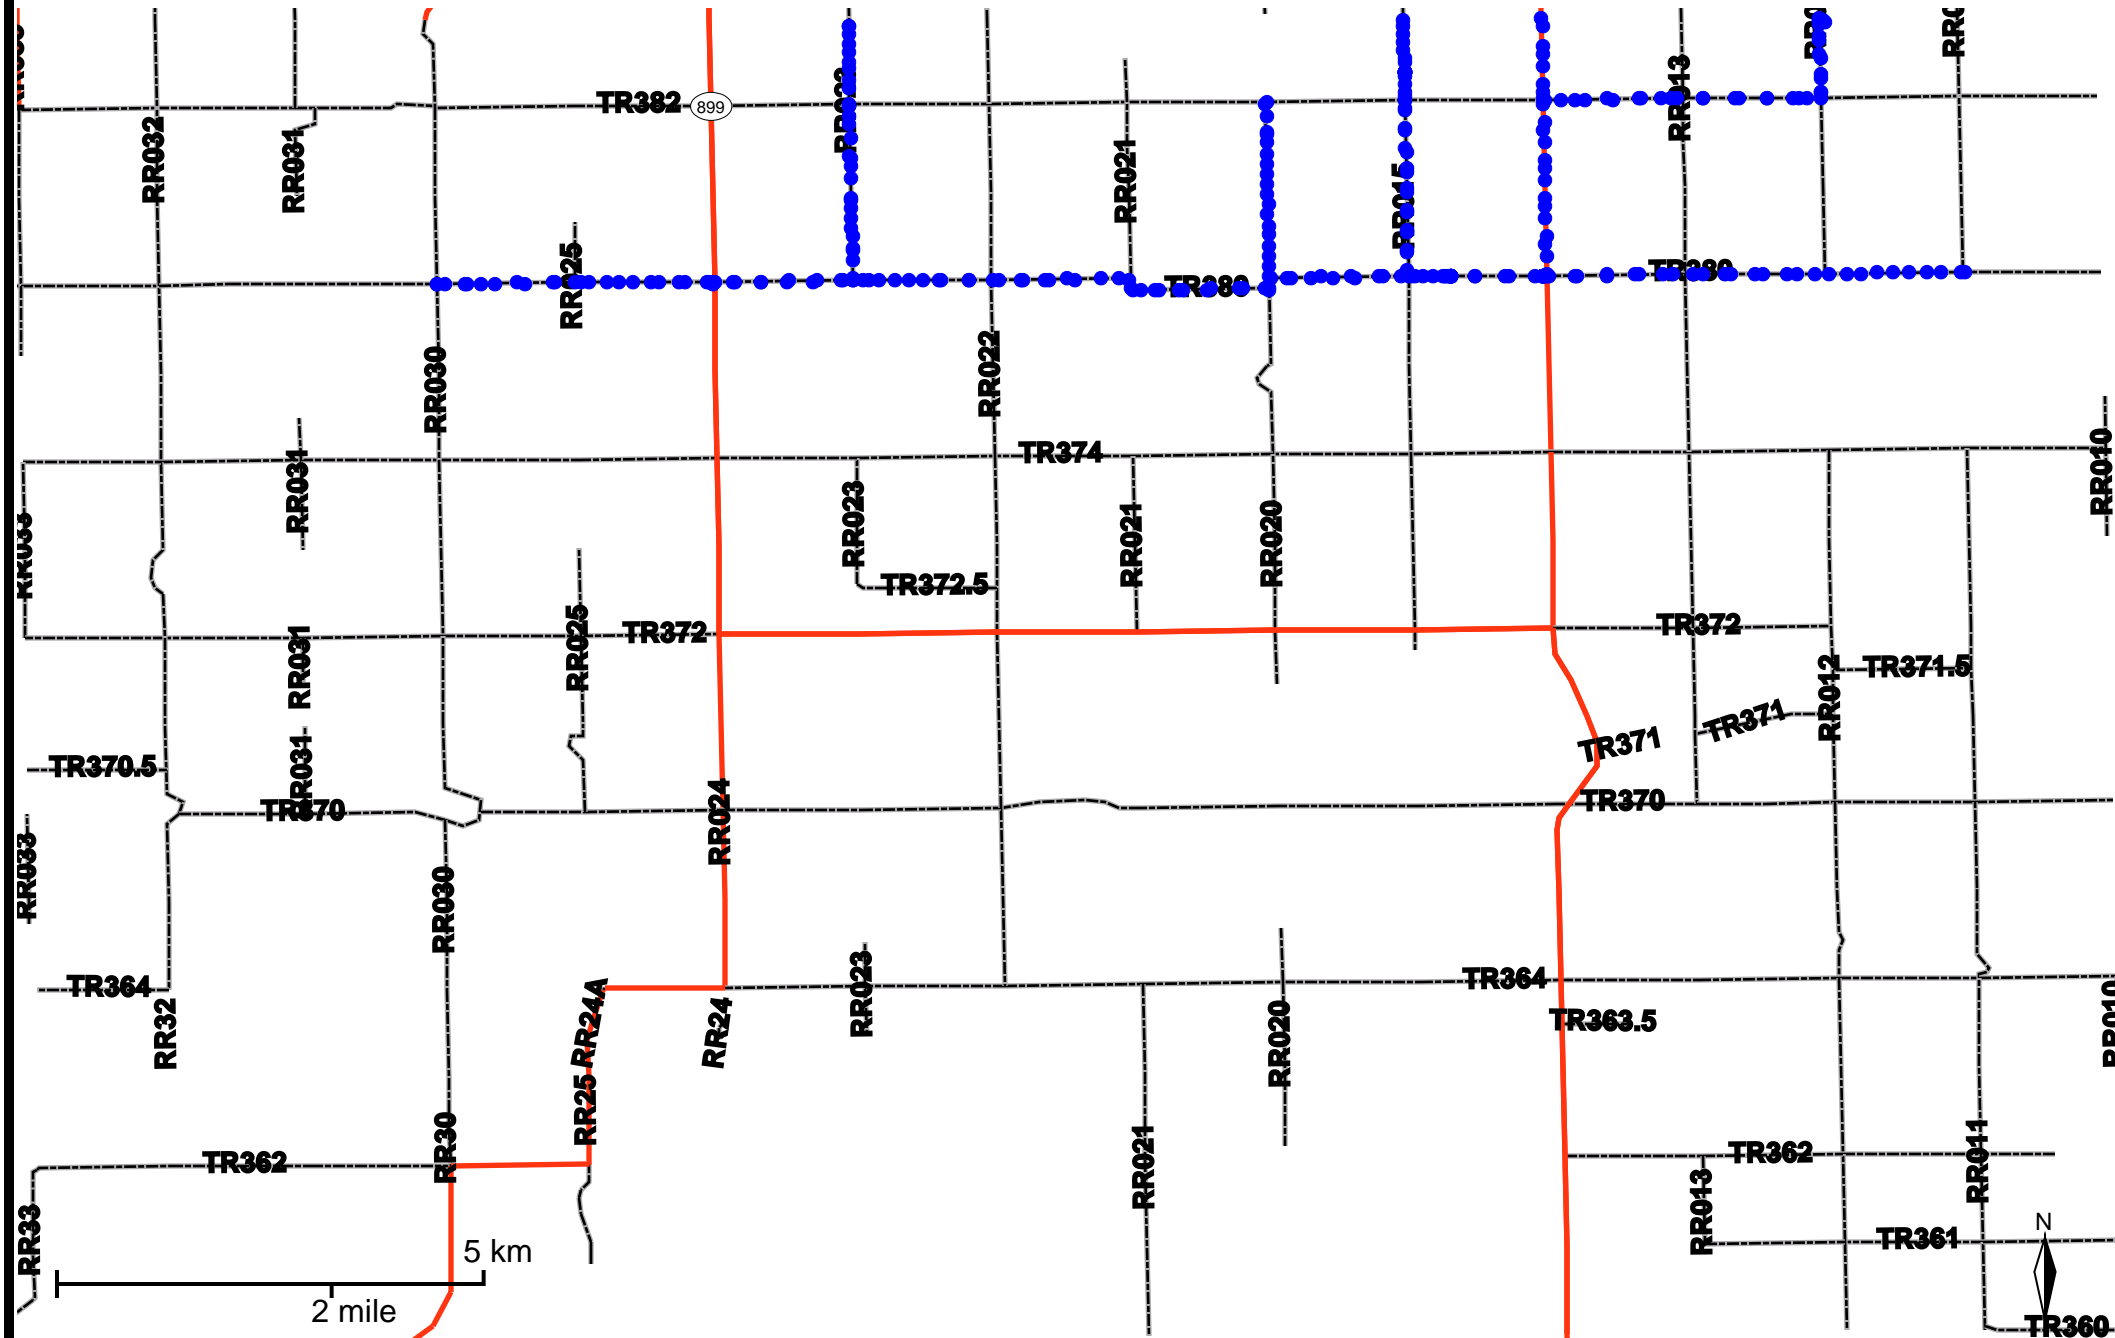

Grader Activity Weekly Report

From Date: 2018-12-10
To Date: 2018-12-16
Electoral Division: 1
Total Distance(km): 84.8
Total Time(h): 5.2
Speed Threshold(km/h): 45