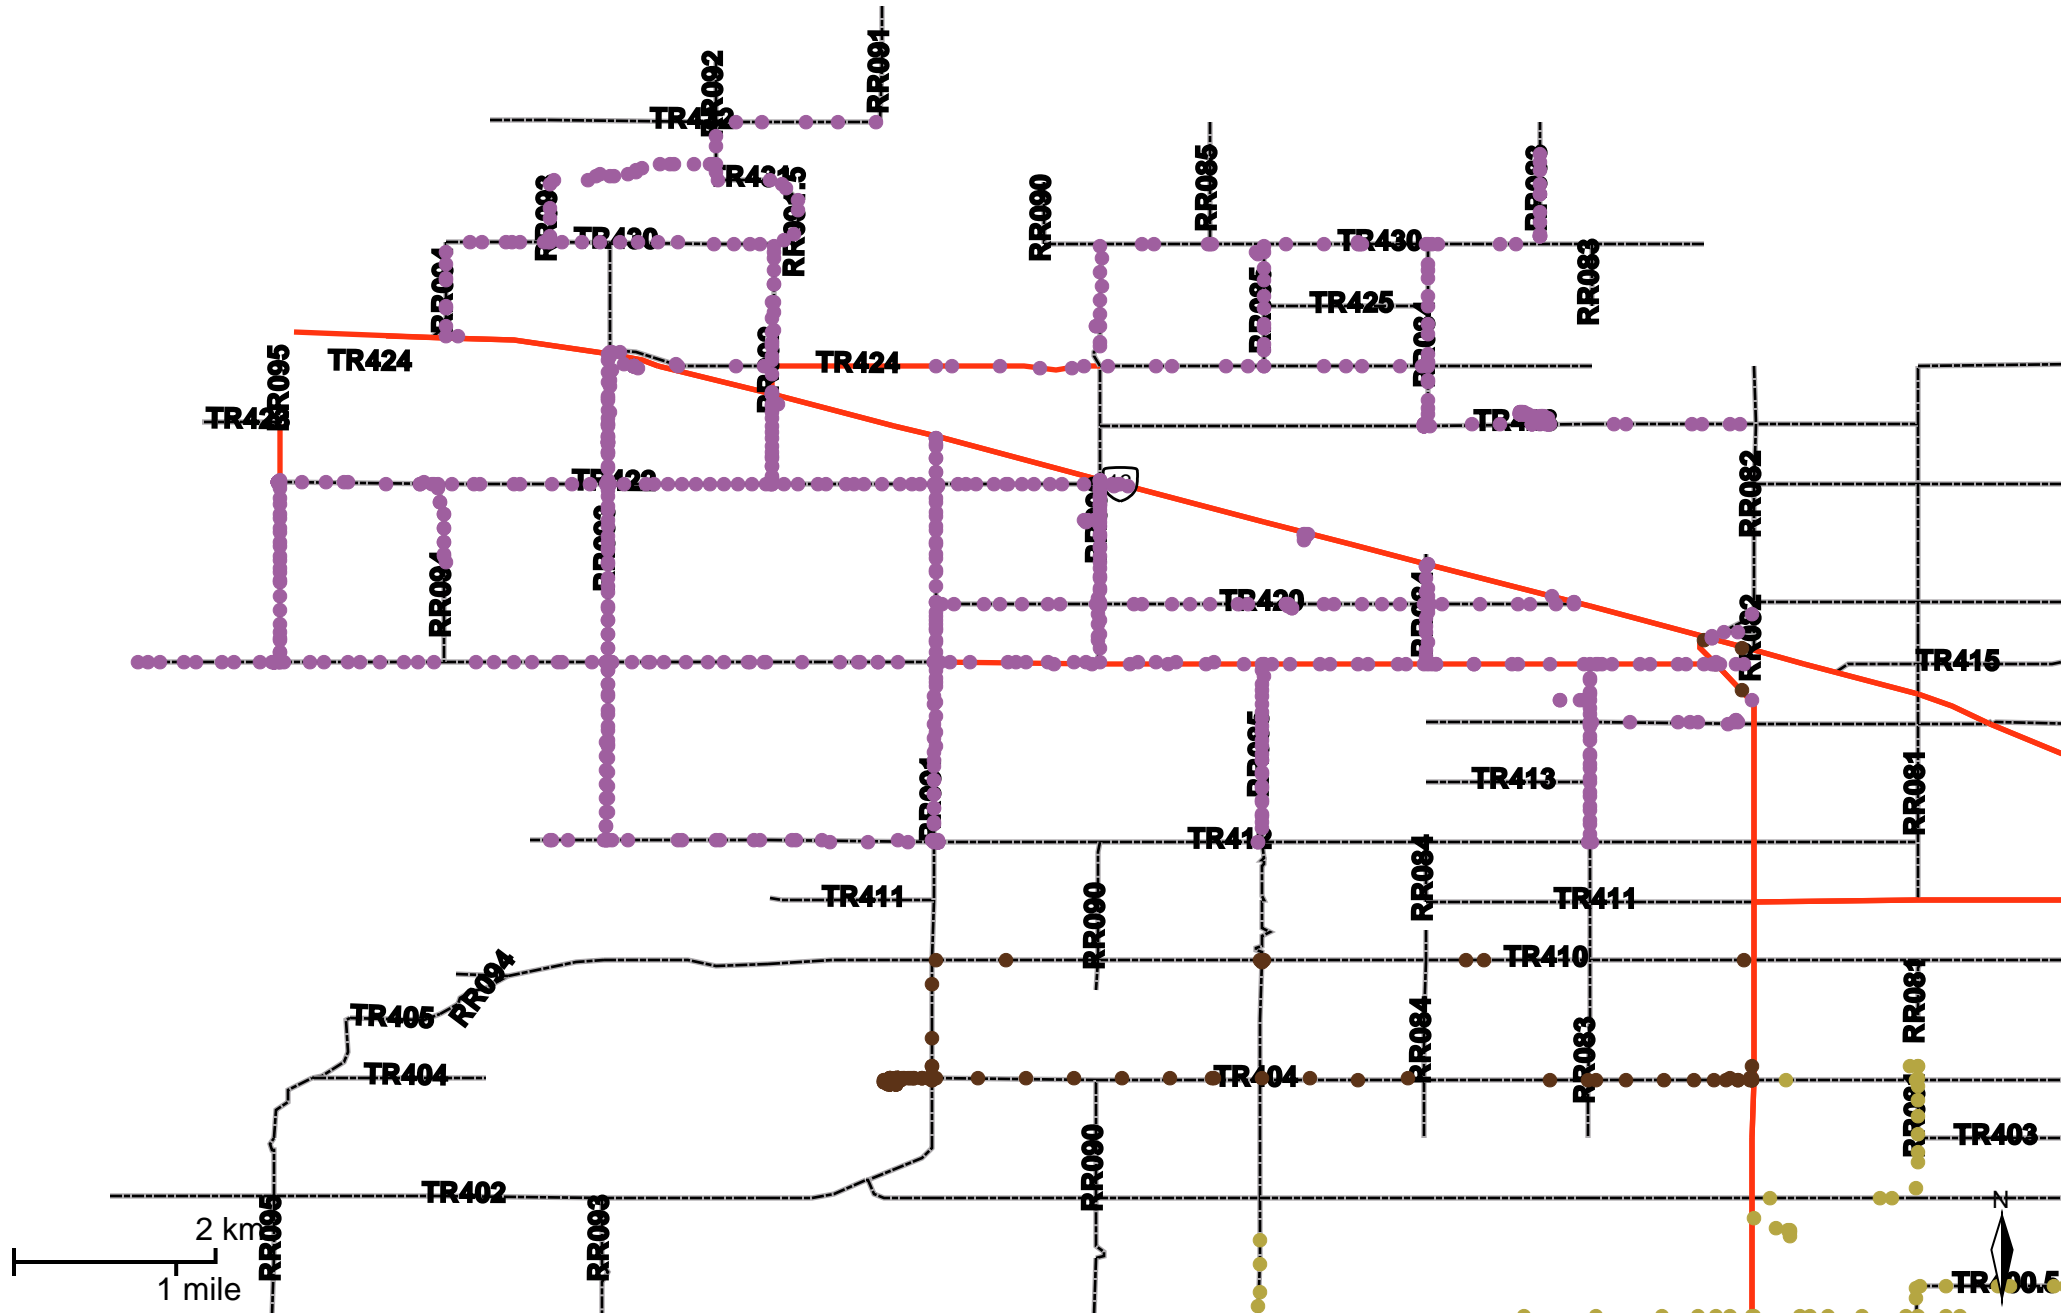

# Grader Activity Weekly Report

From Date: 2018-12-03  
To Date: 2018-12-09  
Electoral Division: 7  
Total Distance(km): 364.4  
Total Time(h): 25.5  
Speed Threshold(km/h): 45