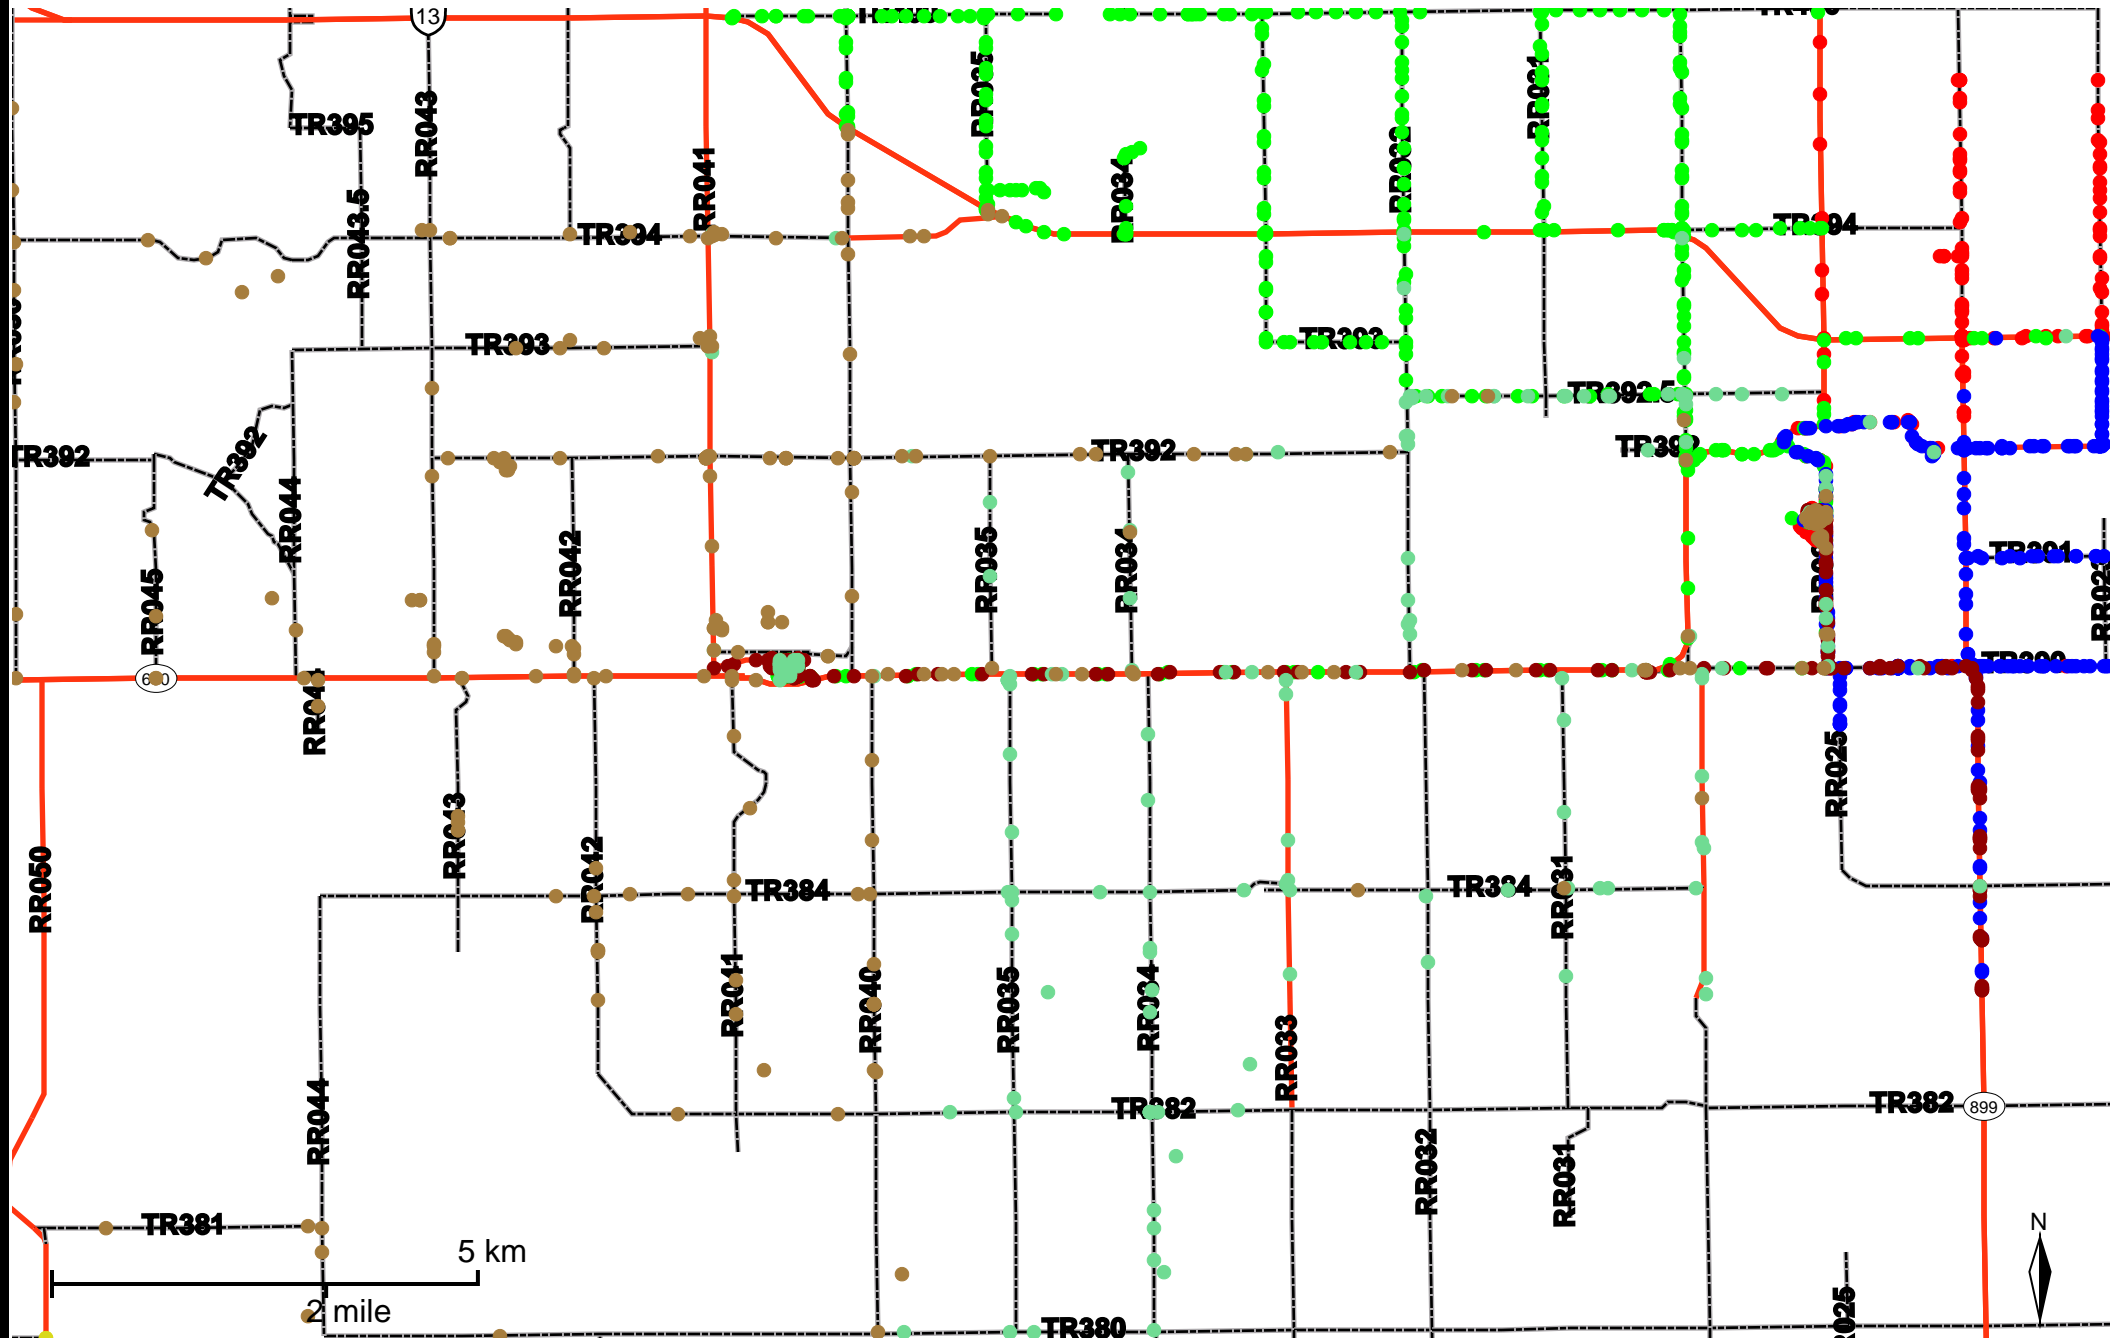

# Grader Activity Weekly Report

From Date: 2018-12-03  
To Date: 2018-12-09  
Electoral Division: 3  
Total Distance(km): 1224.7  
Total Time(h): 200.2  
Speed Threshold(km/h): 45