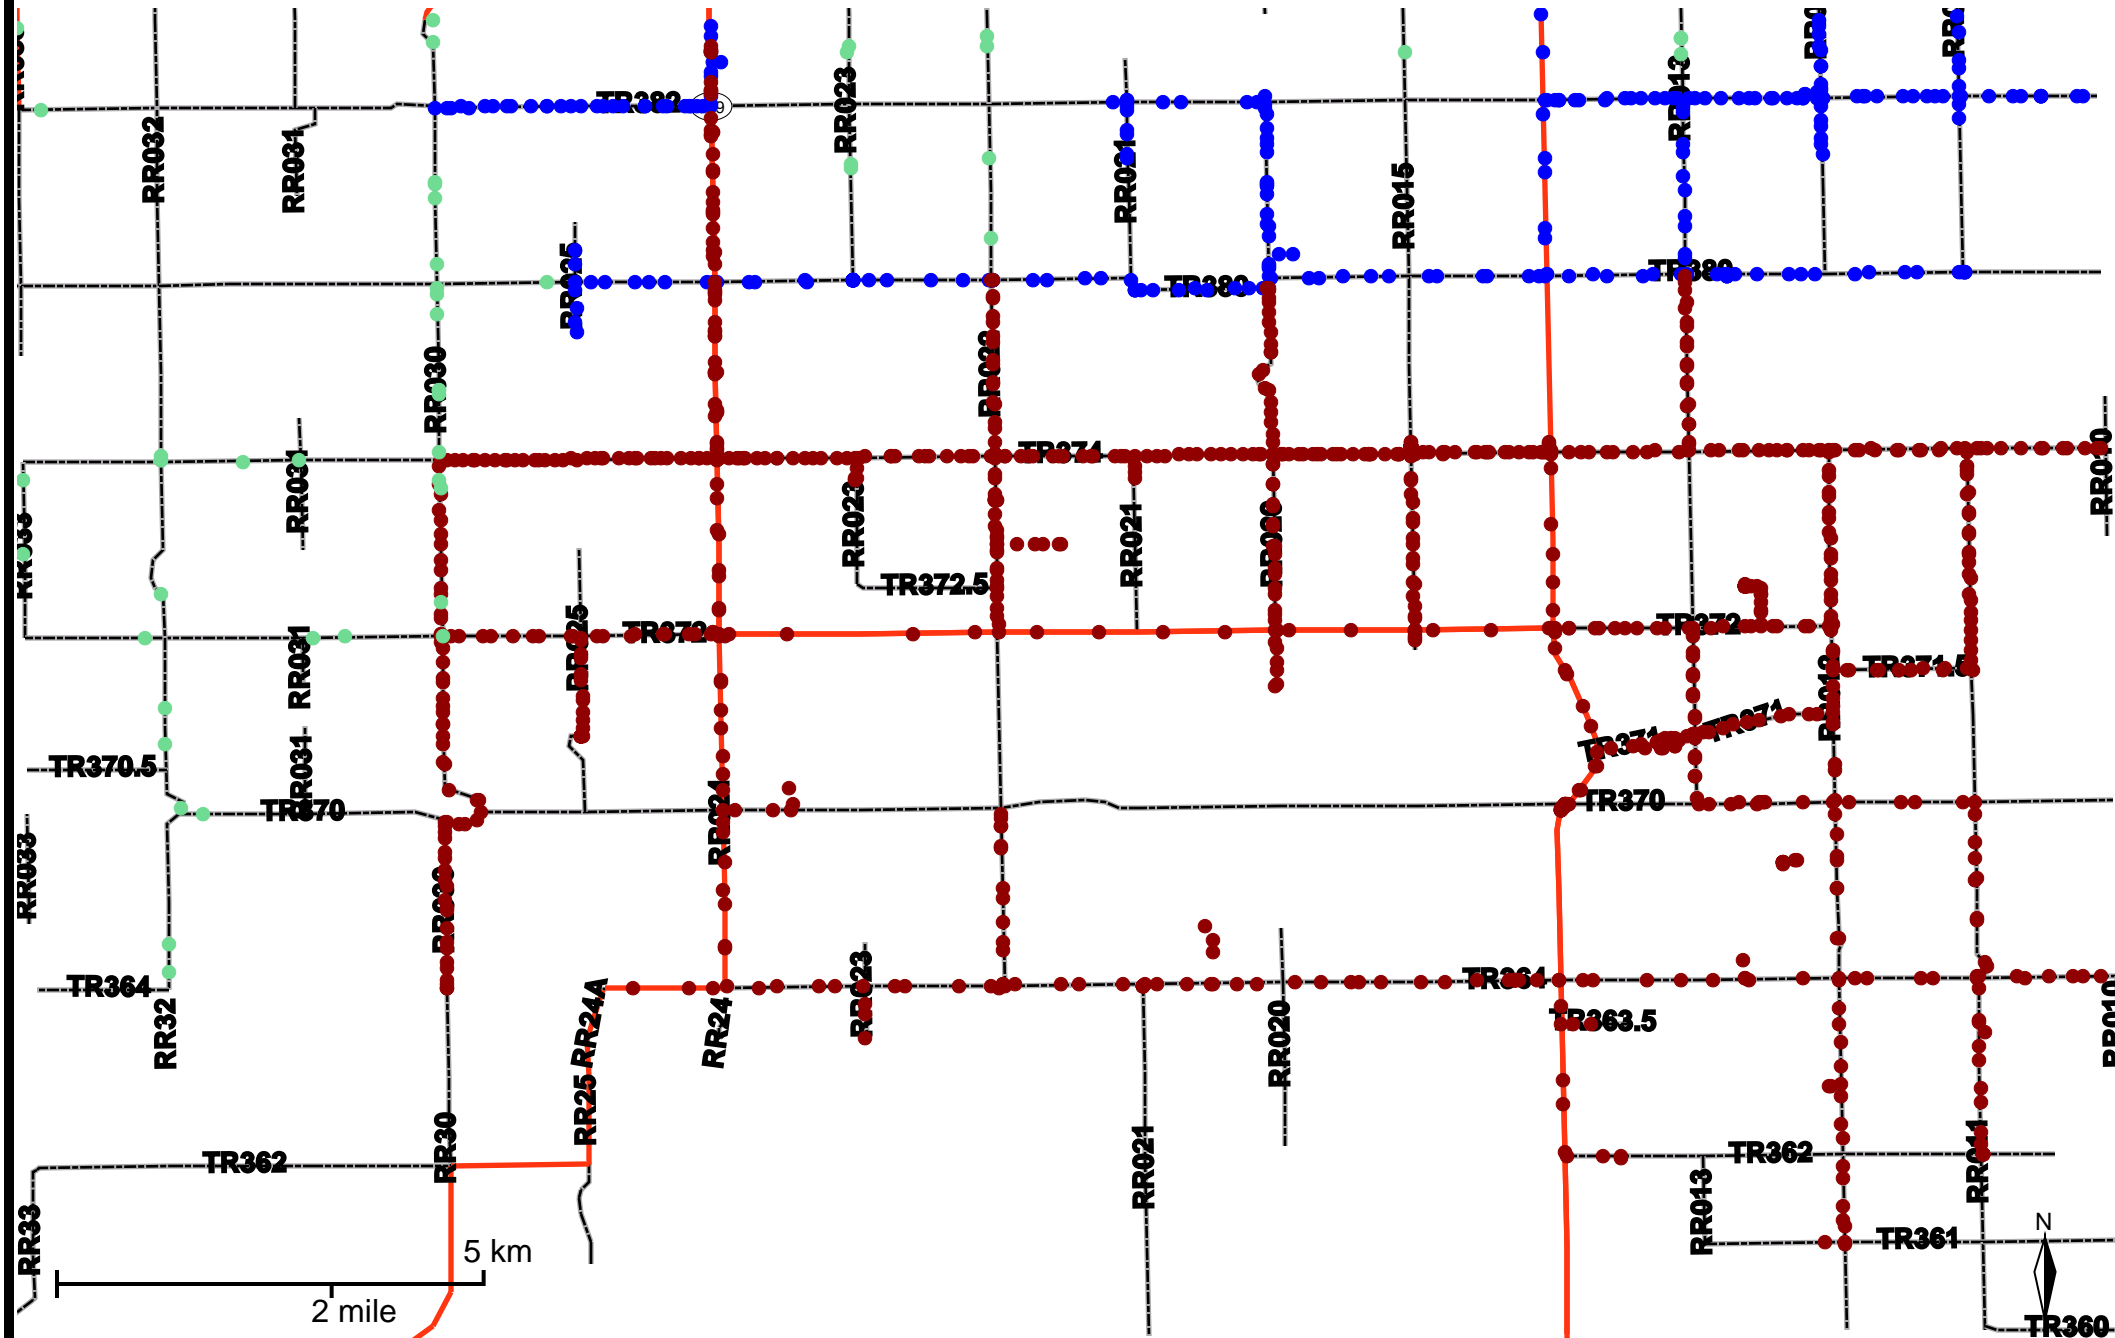

# Grader Activity Weekly Report

From Date: 2018-12-03  
To Date: 2018-12-09  
Electoral Division: 1  
Total Distance(km): 646  
Total Time(h): 36.2  
Speed Threshold(km/h): 45