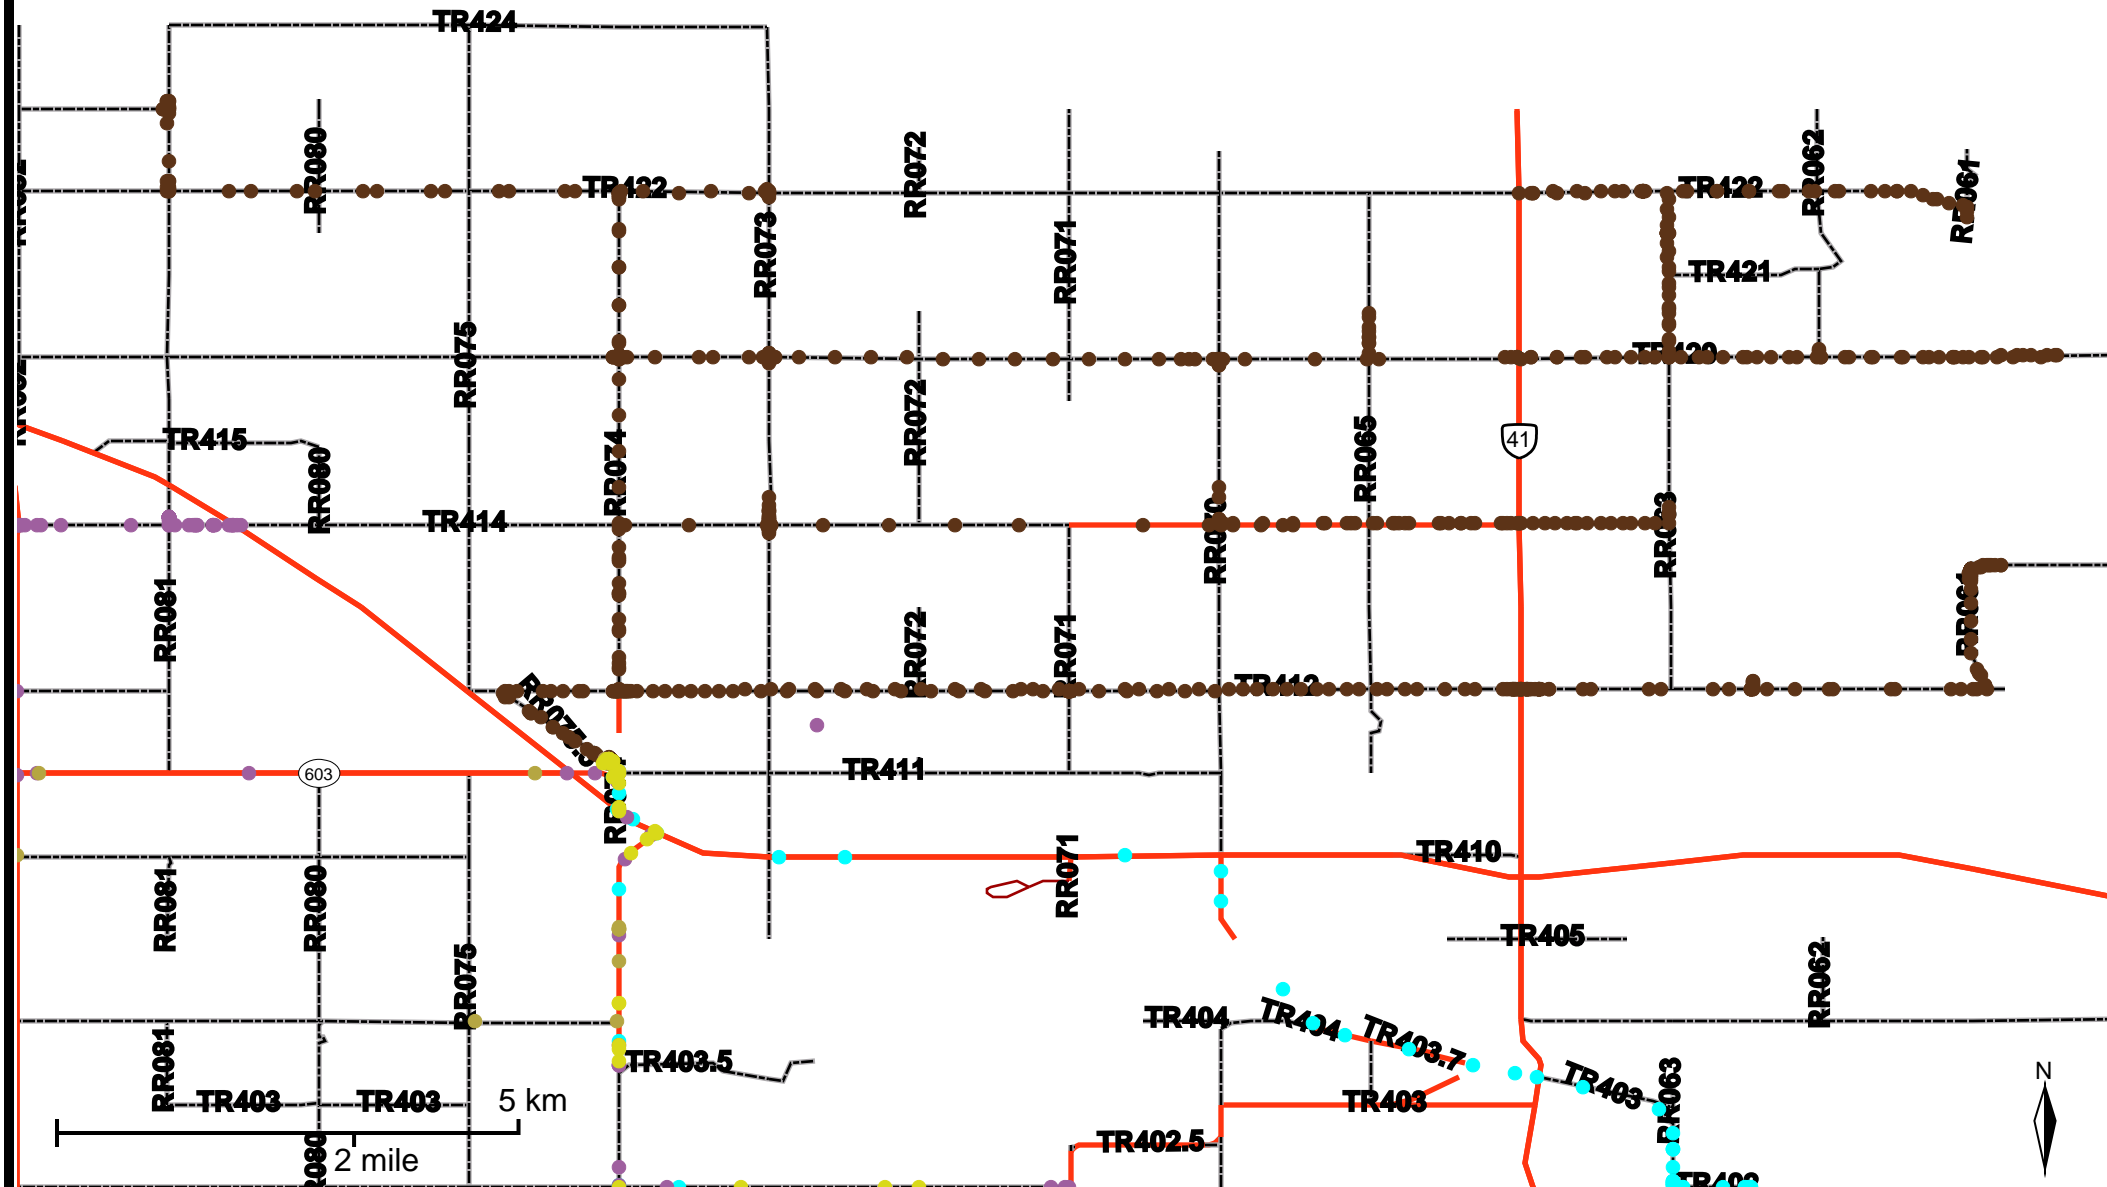

# Grader Activity Weekly Report

From Date: 2018-12-24  
To Date: 2018-12-30  
Electoral Division: 6  
Total Distance(km): 221.4  
Total Time(h): 17.3  
Speed Threshold(km/h): 45