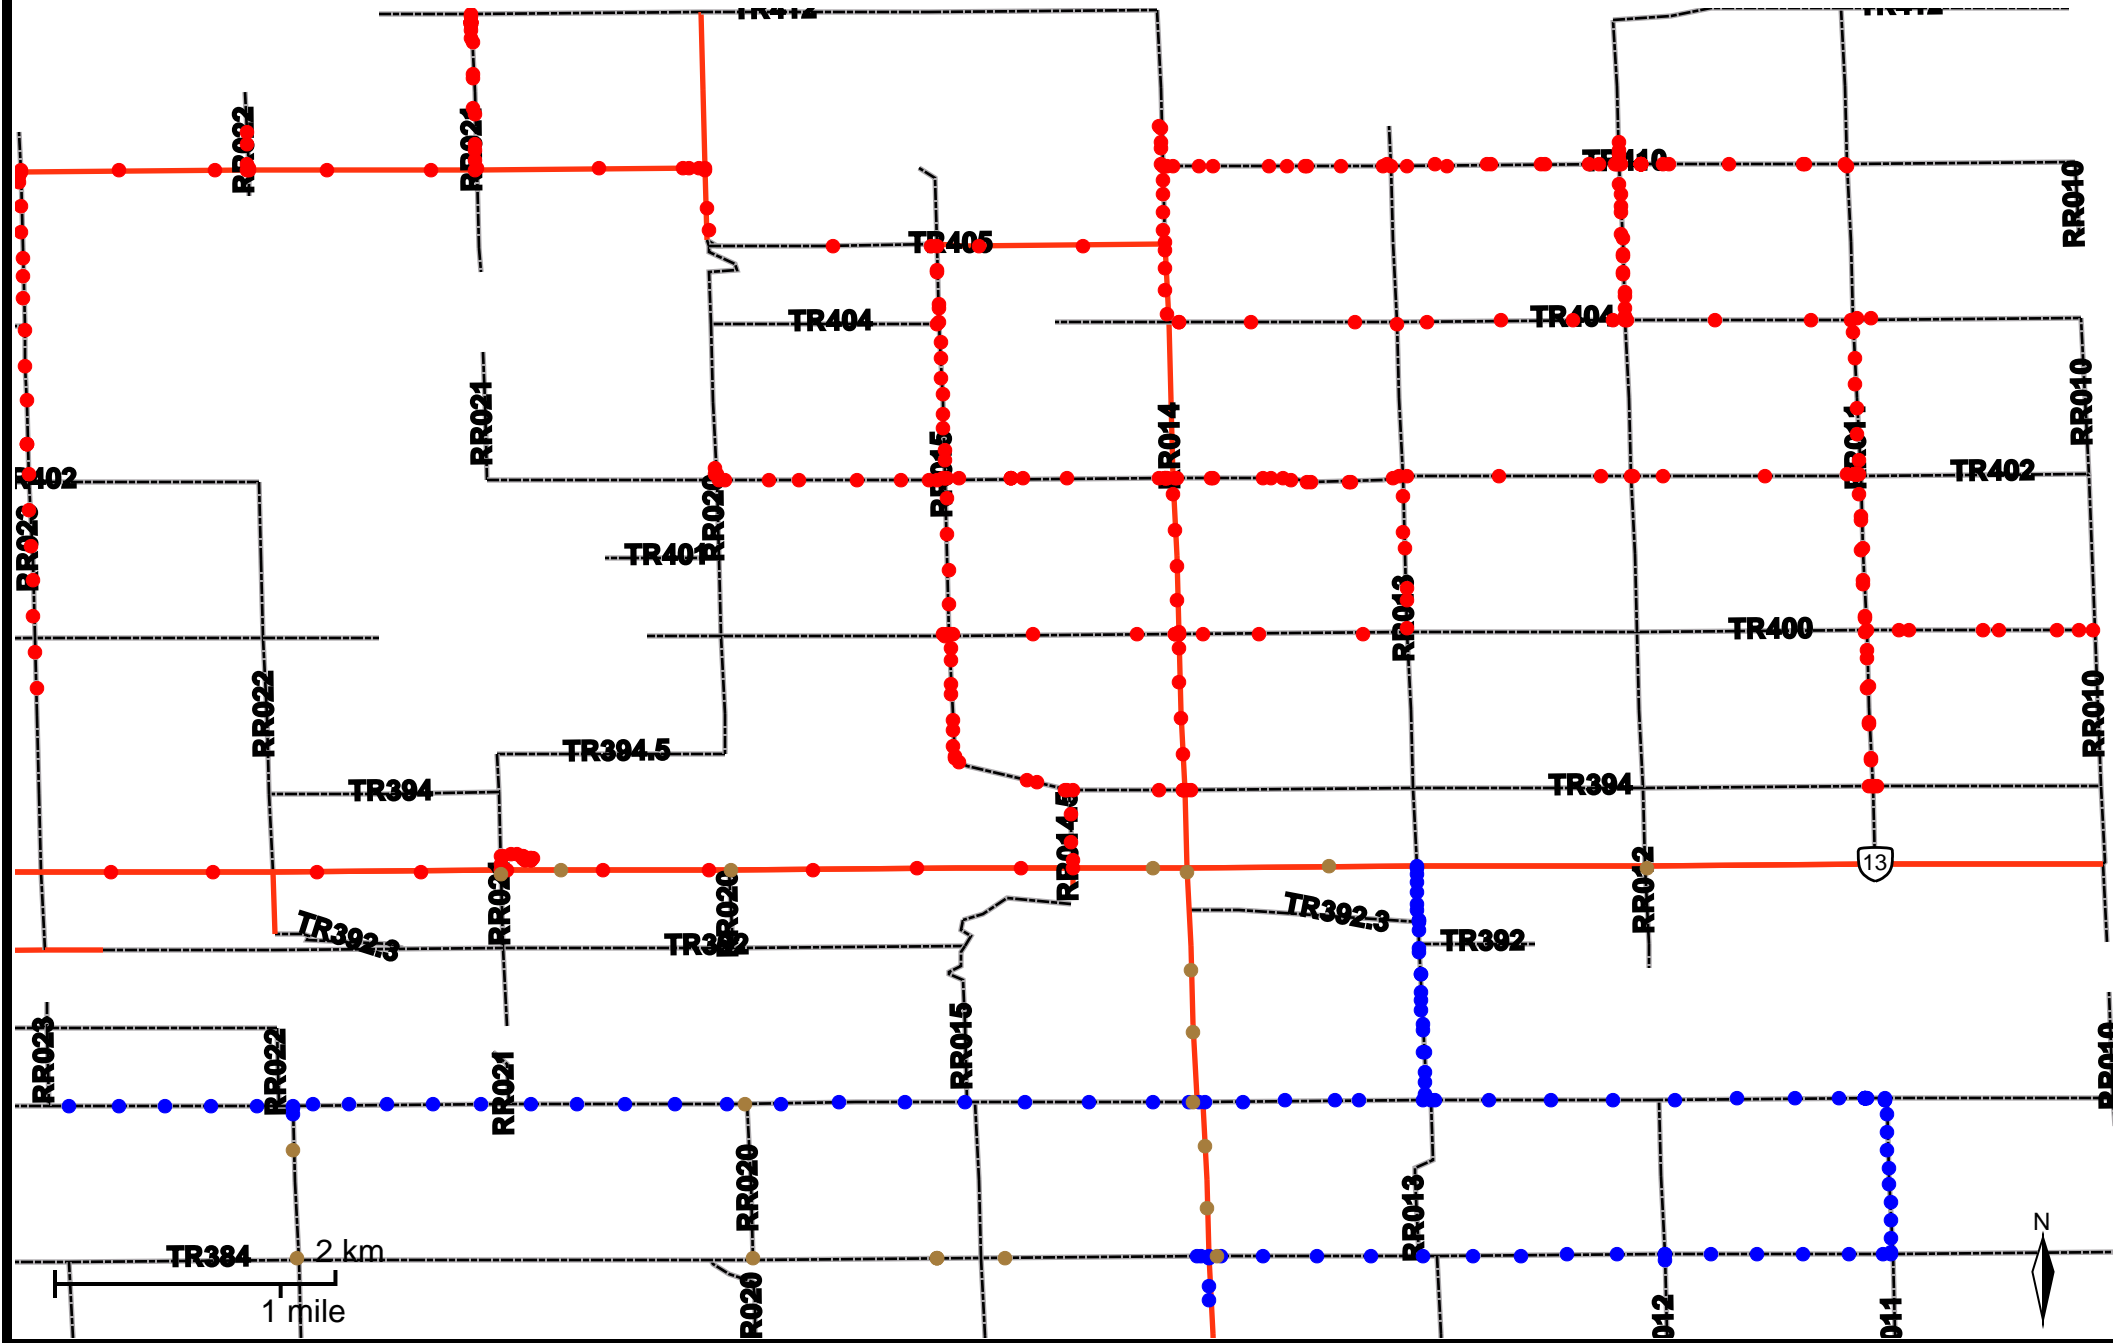

Grader Activity Weekly Report

From Date: 2018-12-24
 To Date: 2018-12-30
 Electoral Division: 2
 Total Distance(km): 216.5
 Total Time(h): 10.7
 Speed Threshold(km/h): 45