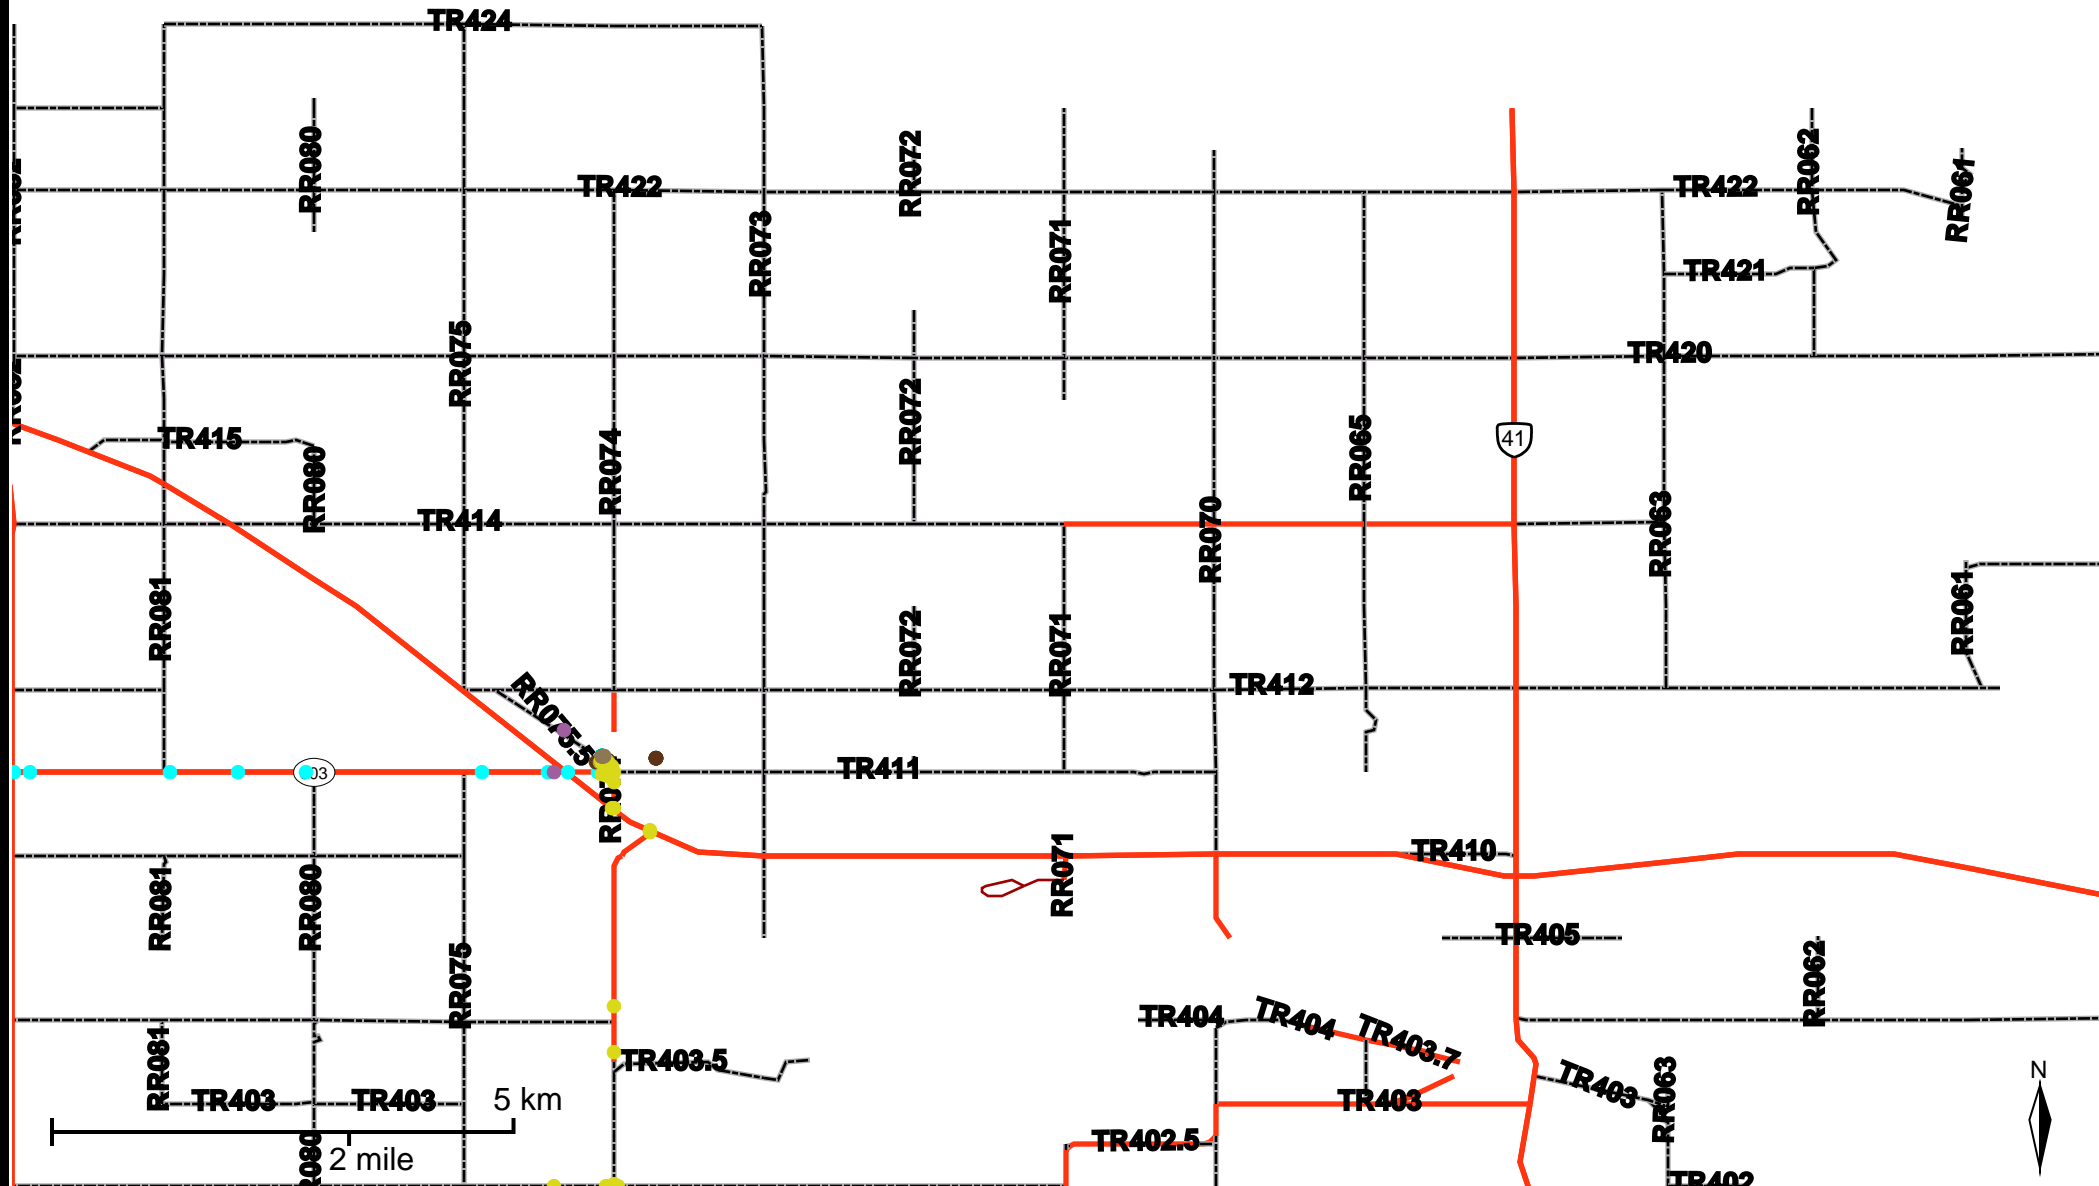

Grader Activity Weekly Report

From Date: 2018-12-17
To Date: 2018-12-23
Electoral Division: 6
Total Distance(km): 16.4
Total Time(h): 132
Speed Threshold(km/h): 45