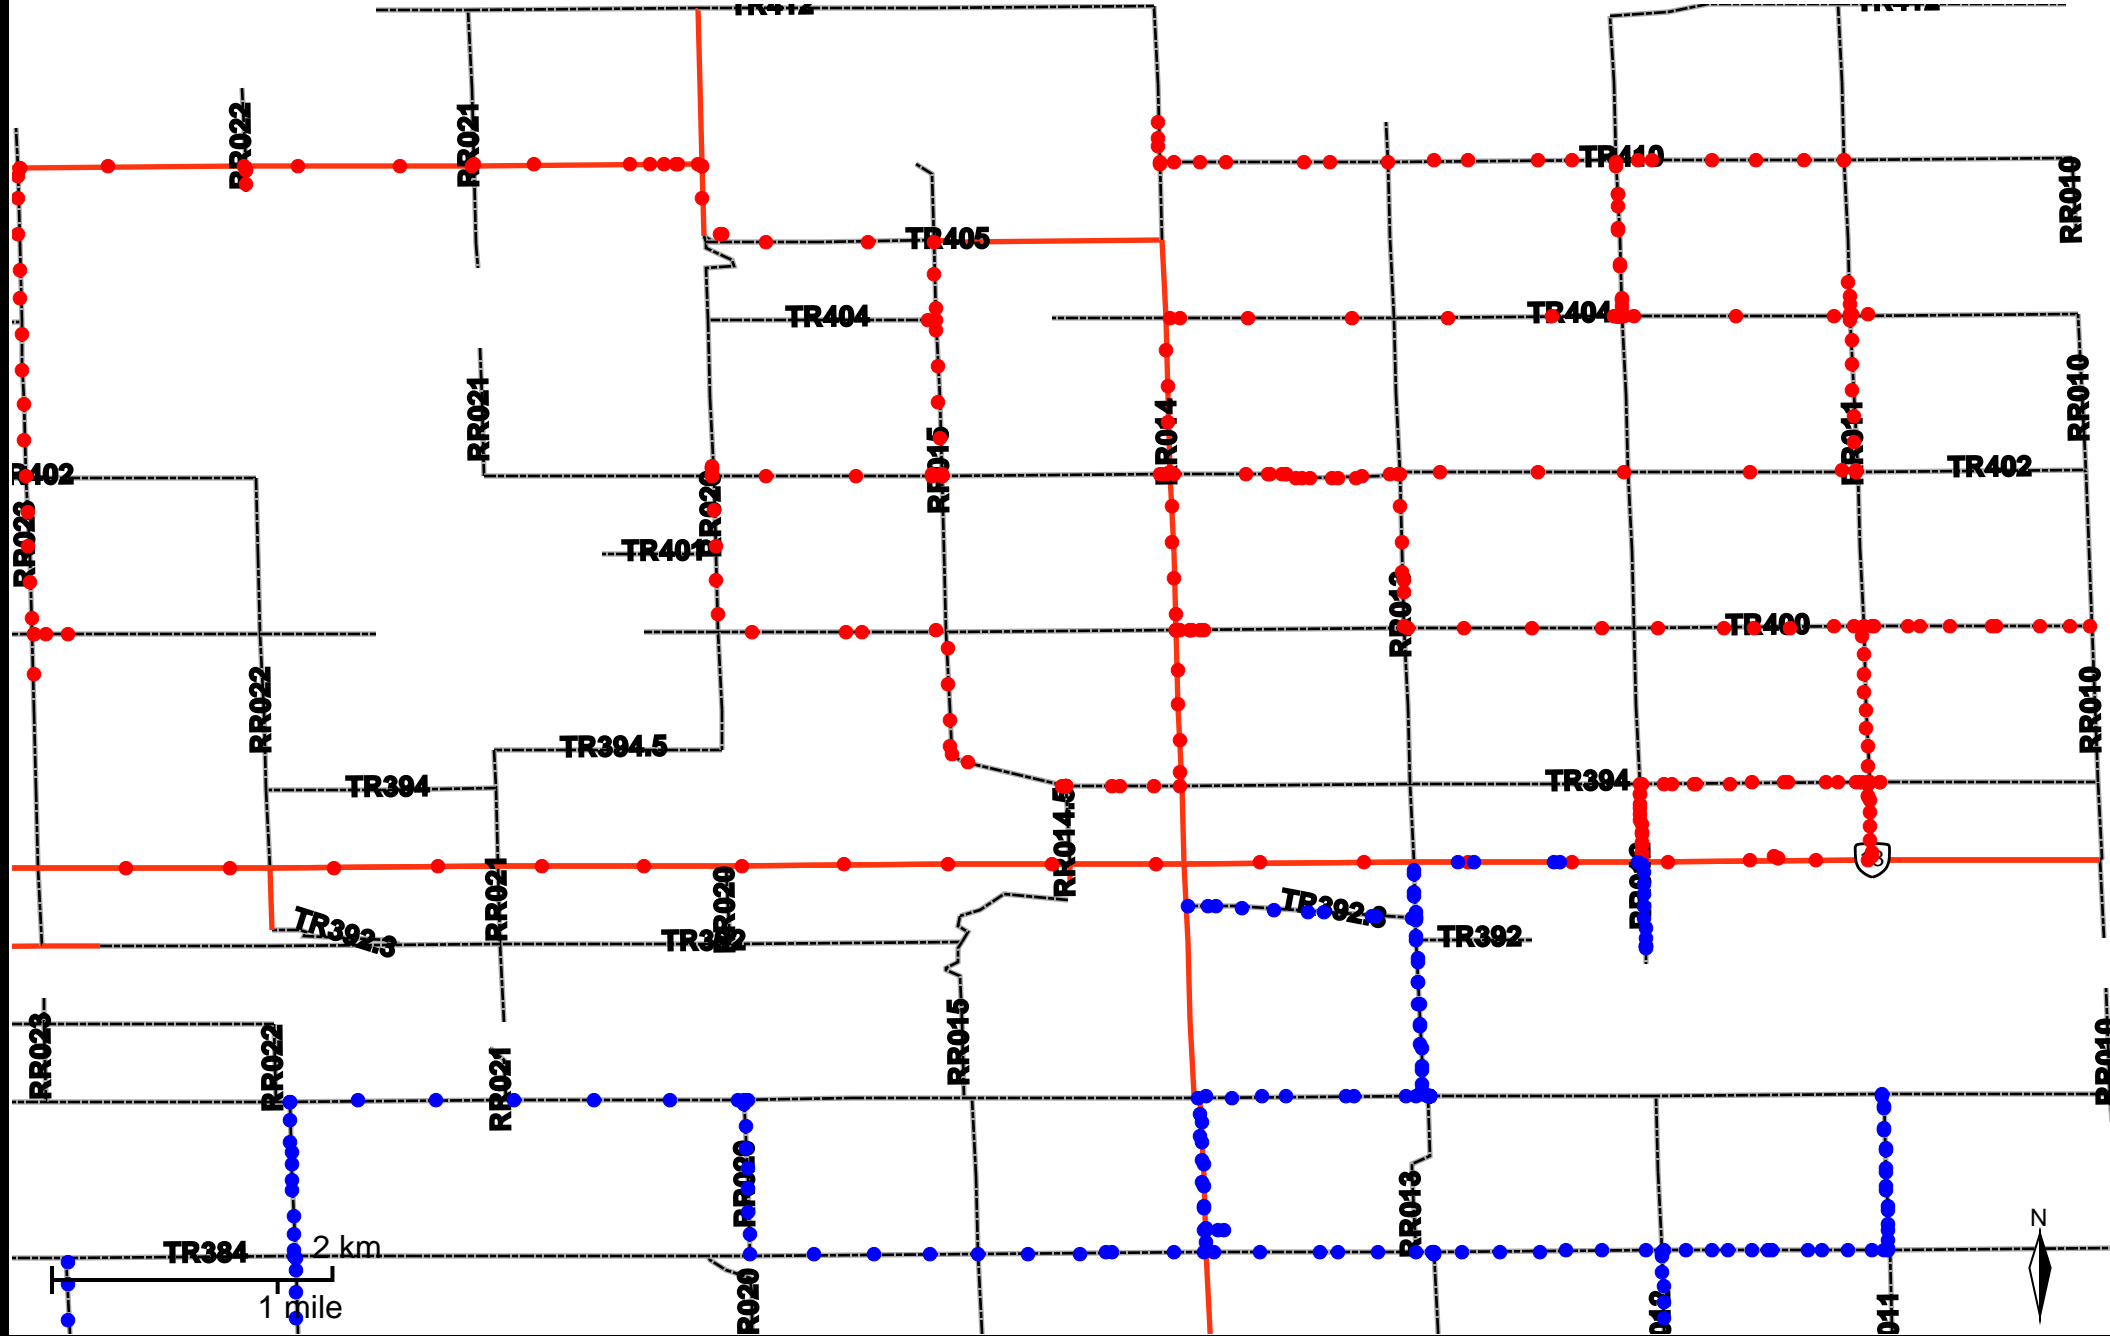

# Grader Activity Weekly Report

From Date: 2018-12-17  
 To Date: 2018-12-23  
 Electoral Division: 2  
 Total Distance(km): 181.8  
 Total Time(h): 9.1  
 Speed Threshold(km/h): 45

2 km  
 1 mile