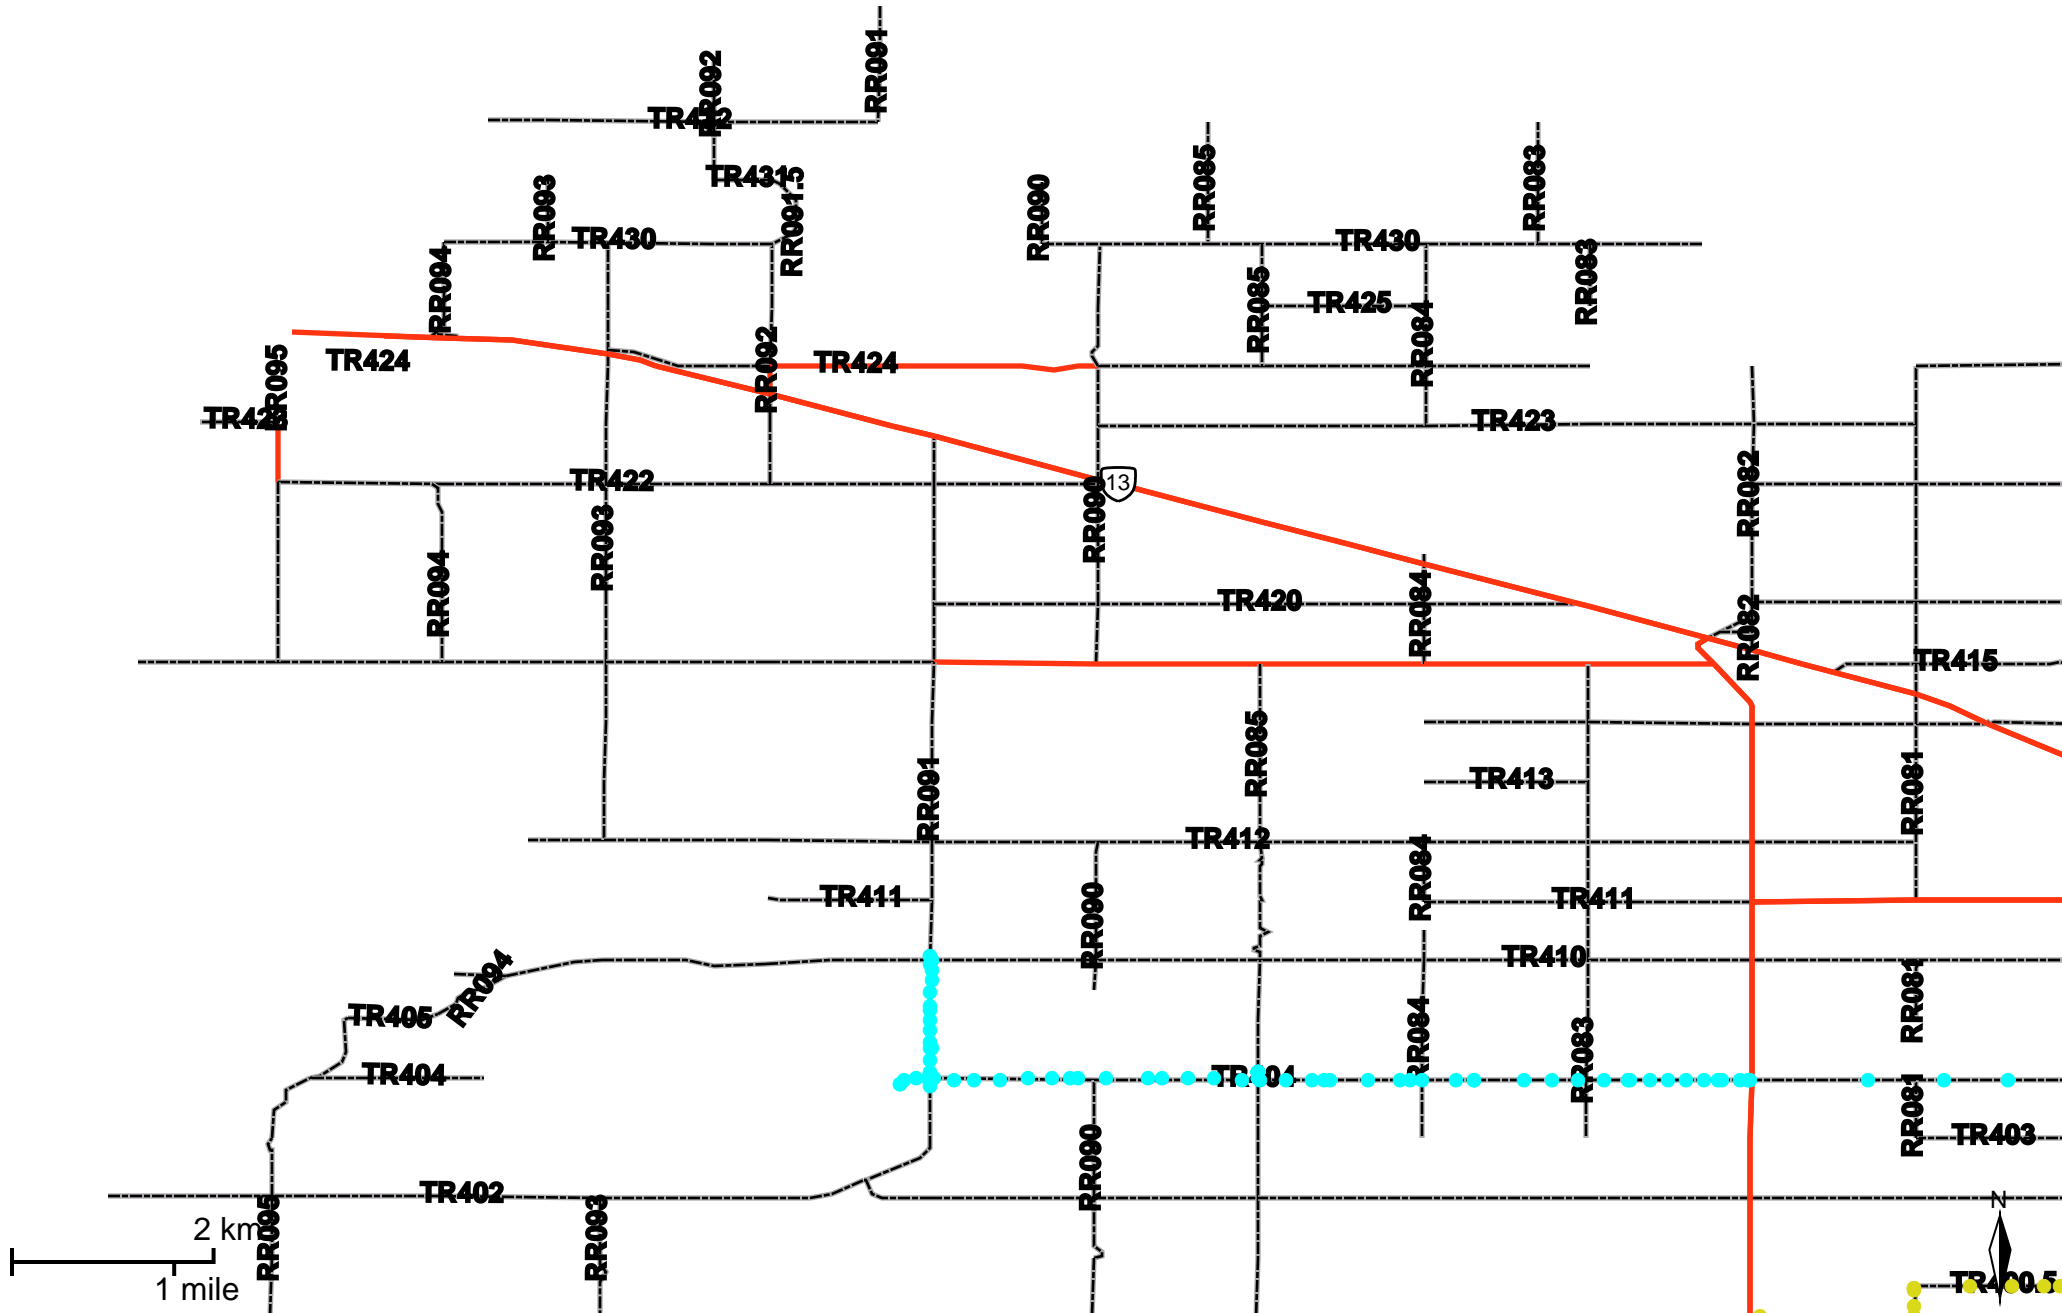

Grader Activity Weekly Report

2 km
1 mile

From Date: 2018-11-19
To Date: 2018-11-25
Electoral Division: 7
Total Distance(km): 28.5
Total Time(h): 2
Speed Threshold(km/h): 45