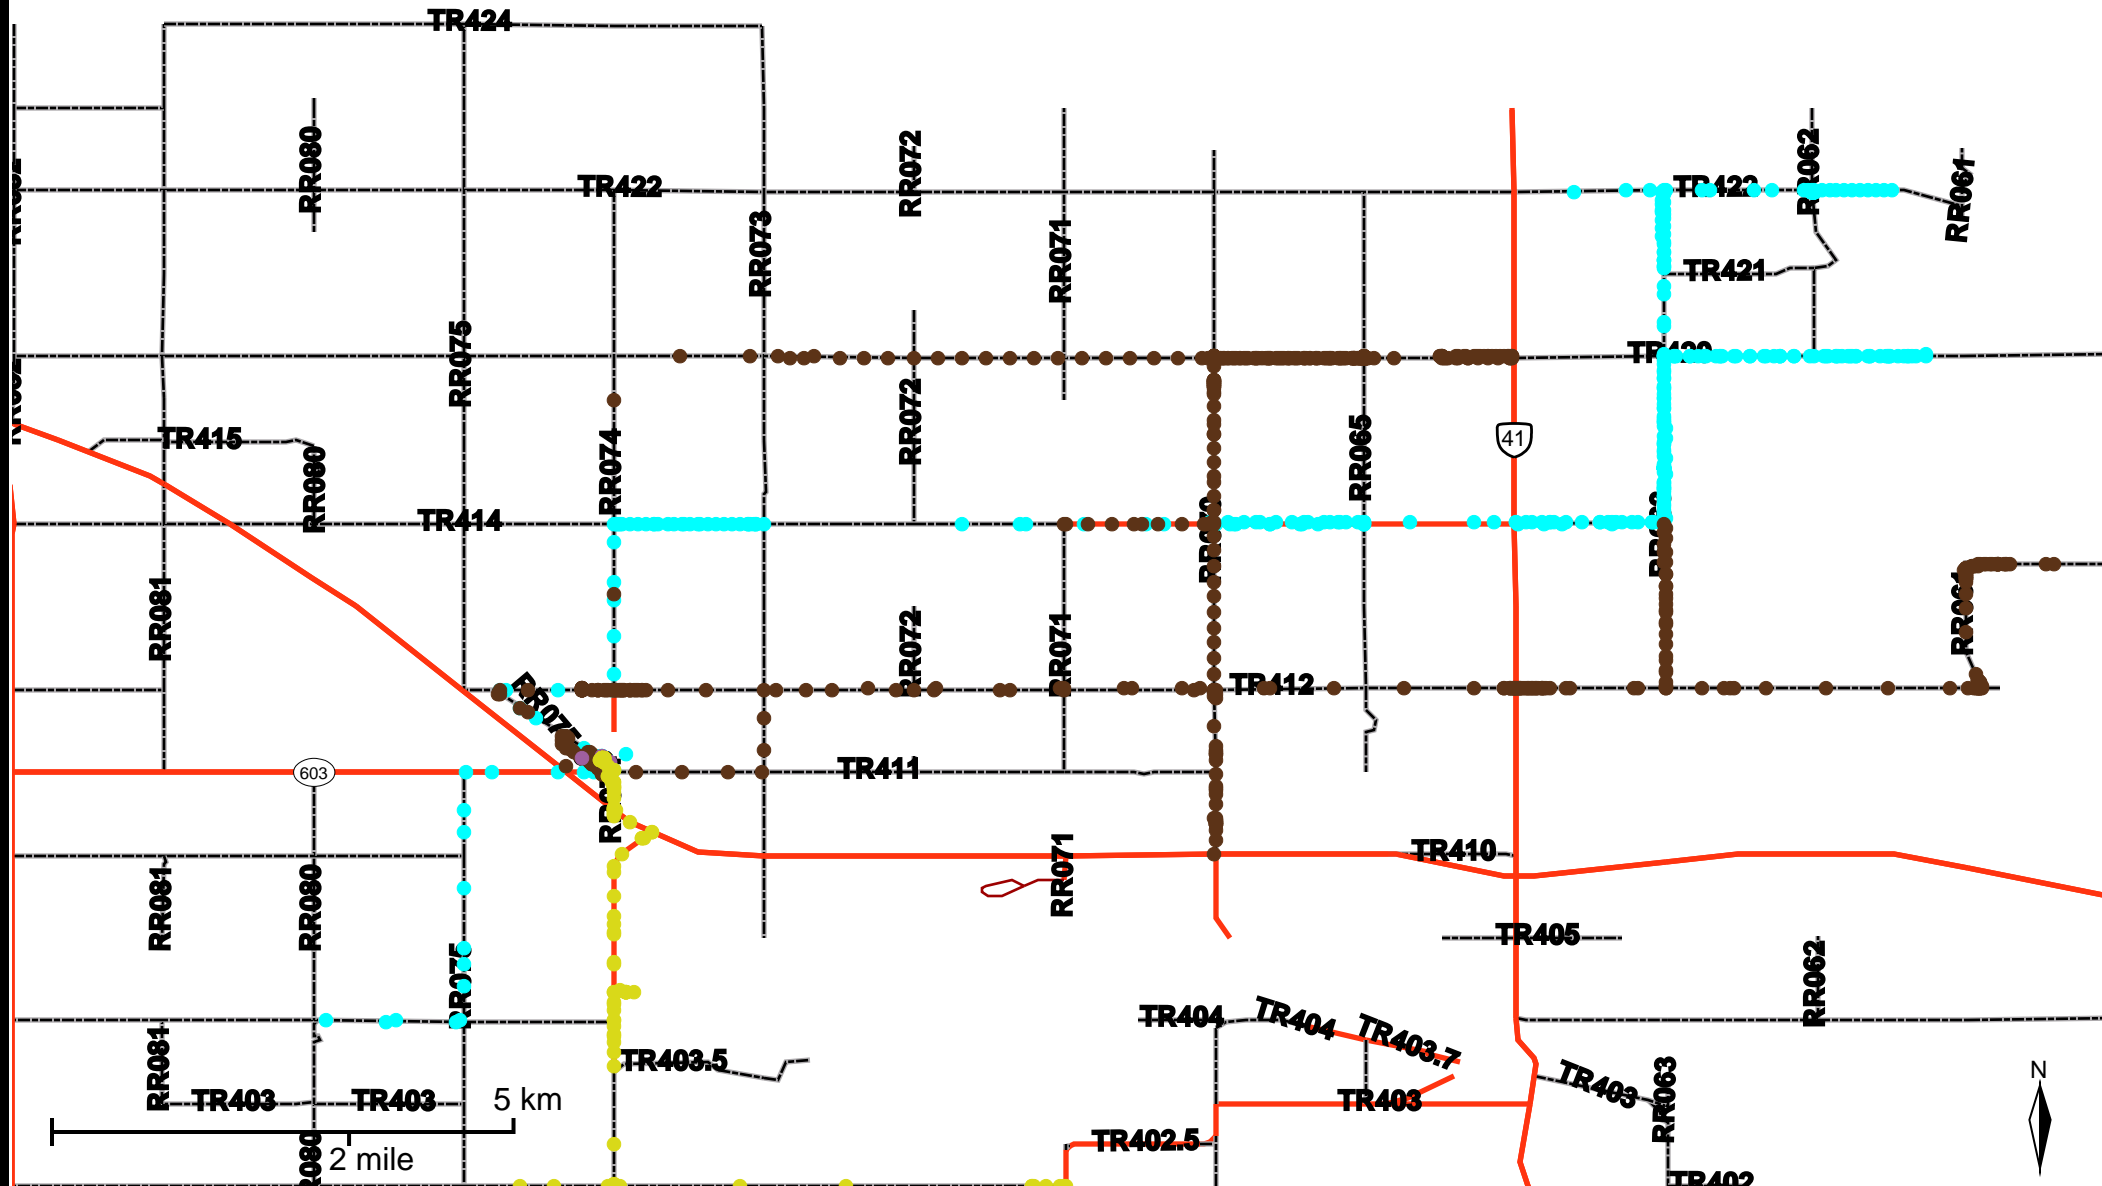

# Grader Activity Weekly Report

From Date: 2018-11-19  
 To Date: 2018-11-25  
 Electoral Division: 6  
 Total Distance(km): 245.6  
 Total Time(h): 111.4  
 Speed Threshold(km/h): 45