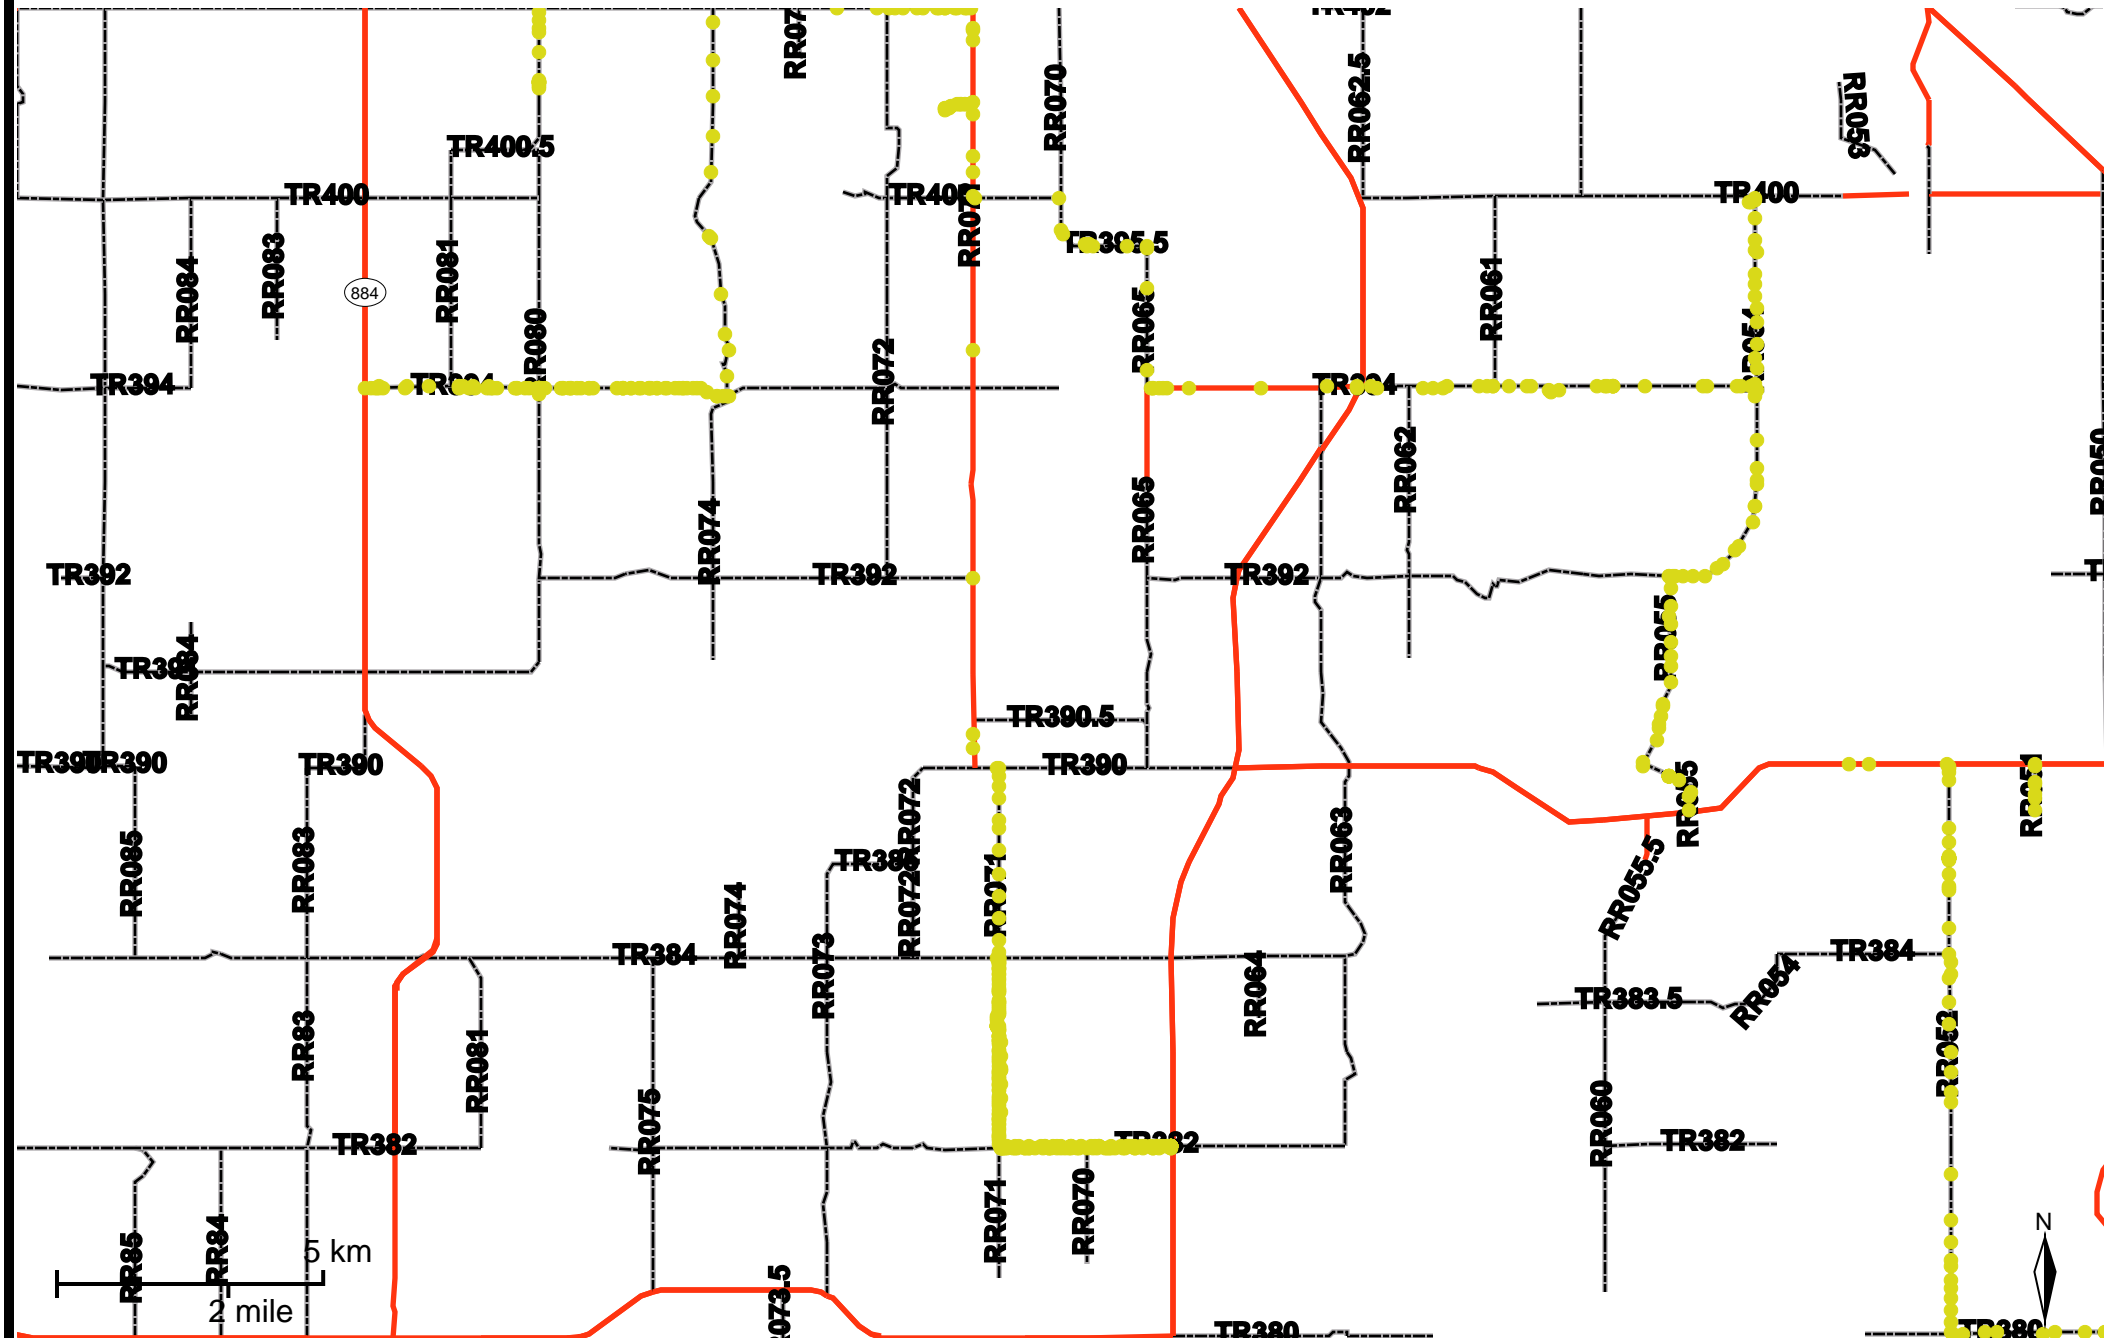

# Grader Activity Weekly Report

From Date: 2018-11-19  
To Date: 2018-11-25  
Electoral Division: 5  
Total Distance(km): 164.9  
Total Time(h): 12.2  
Speed Threshold(km/h): 45