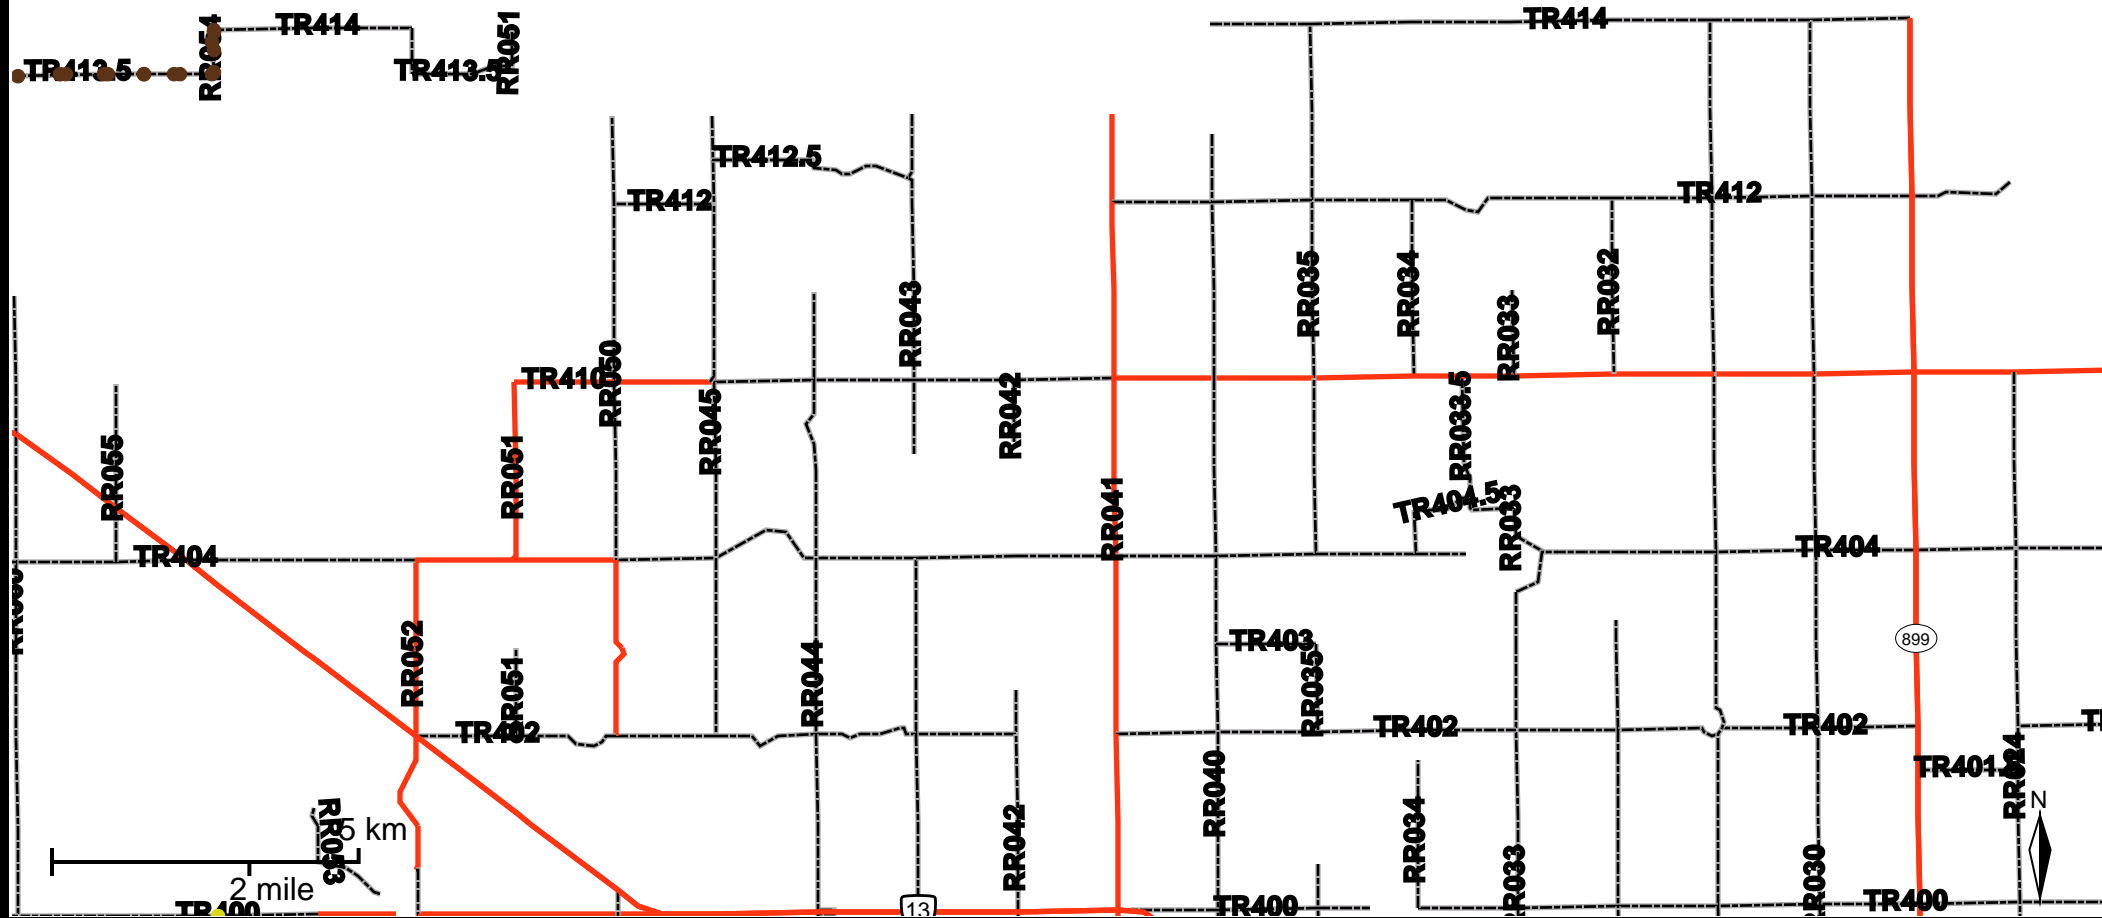

Grader Activity Weekly Report

From Date: 2018-11-19
To Date: 2018-11-25
Electoral Division: 4
Total Distance(km): 7.4
Total Time(h): 0.2
Speed Threshold(km/h): 45