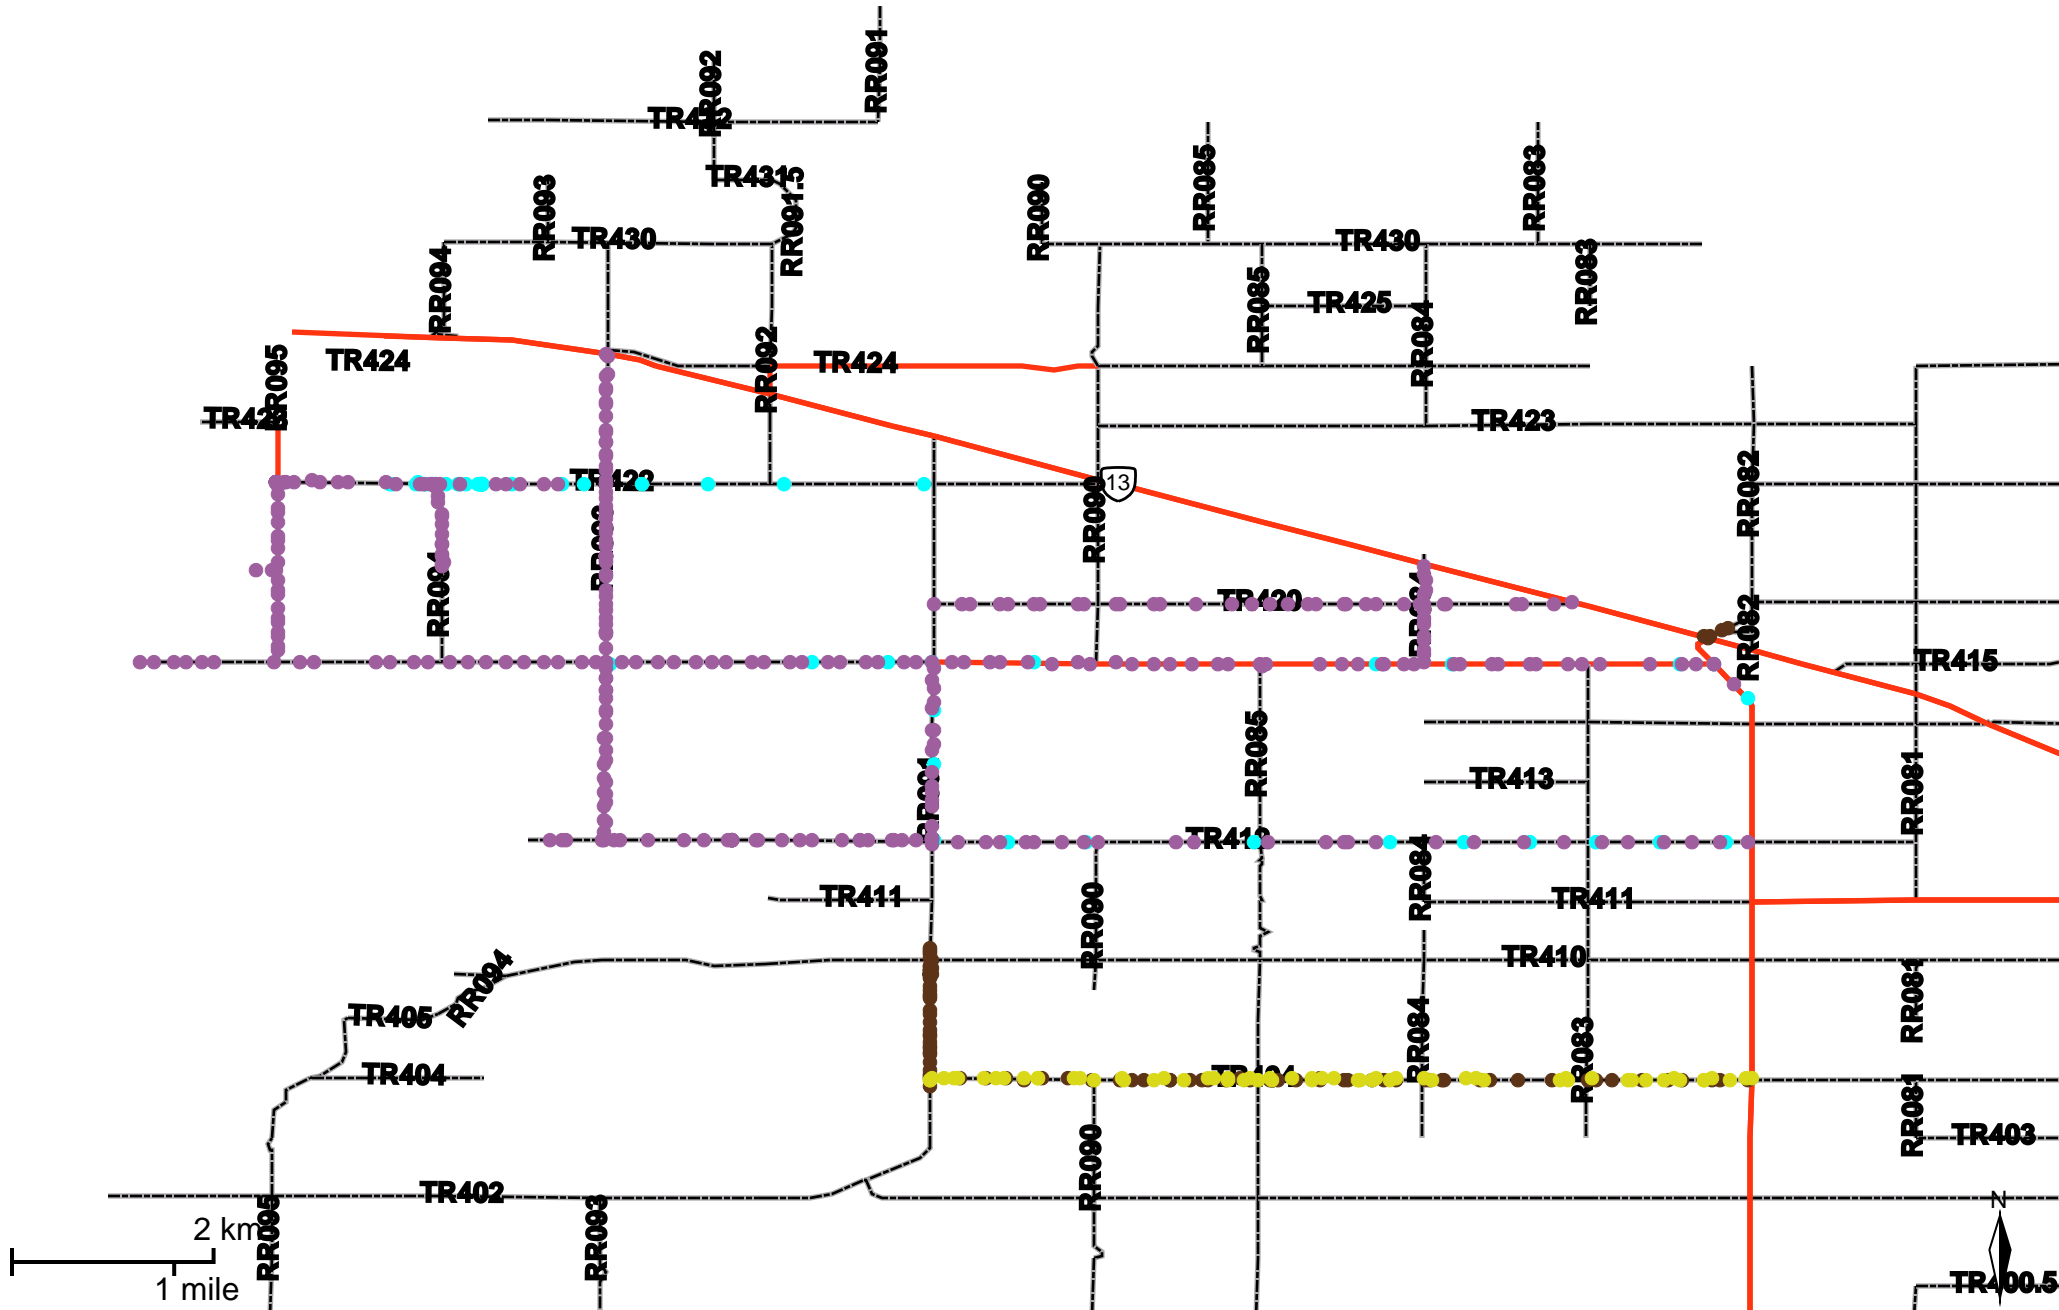

Grader Activity Weekly Report

From Date: 2018-11-12
To Date: 2018-11-18
Electoral Division: 7
Total Distance(km): 200.6
Total Time(h): 12.8
Speed Threshold(km/h): 45