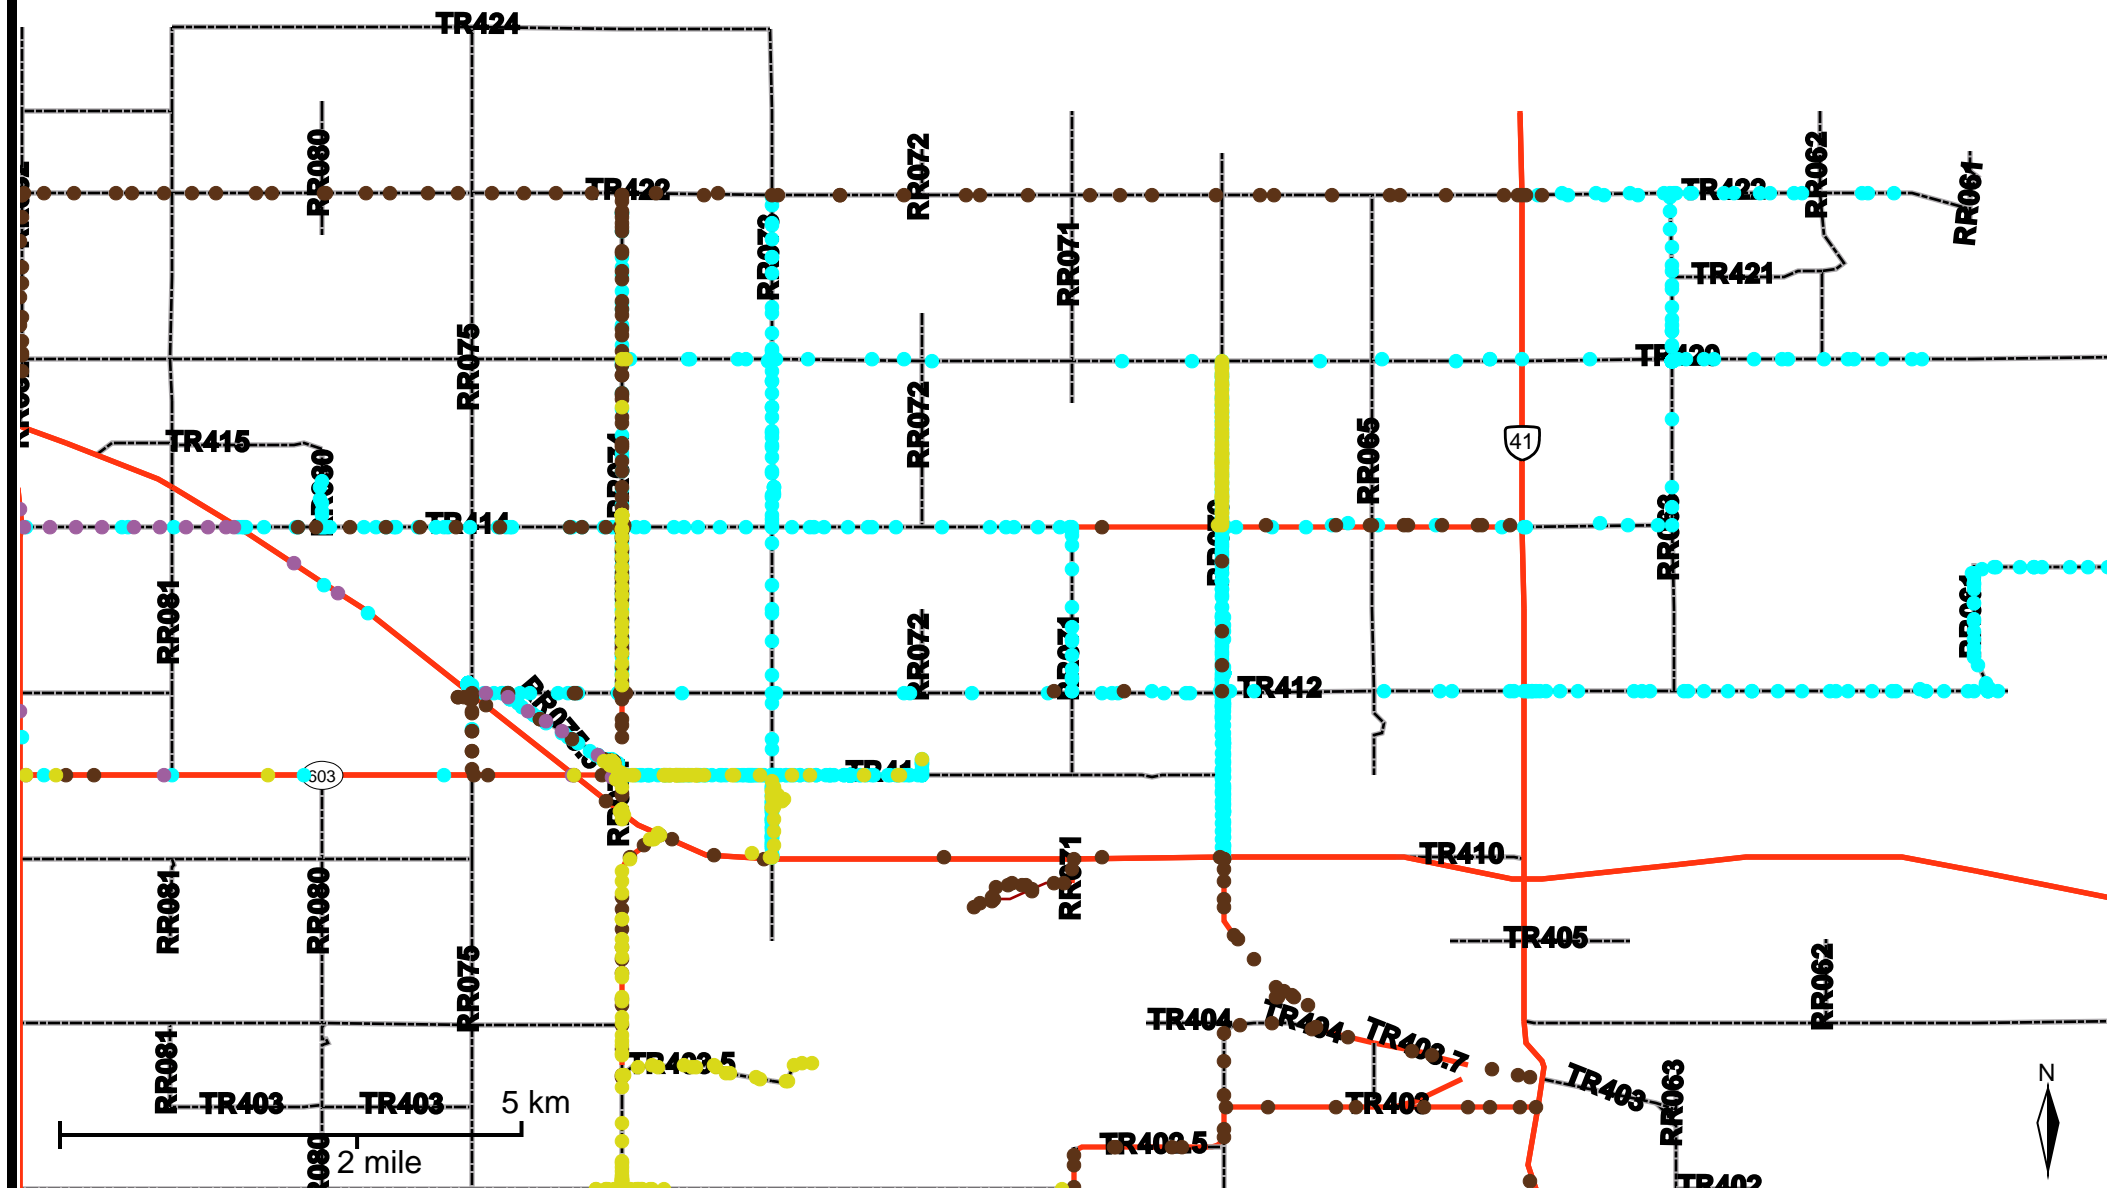

Grader Activity Weekly Report

From Date: 2018-11-12
To Date: 2018-11-18
Electoral Division: 6
Total Distance(km): 464.5
Total Time(h): 82.9
Speed Threshold(km/h): 45