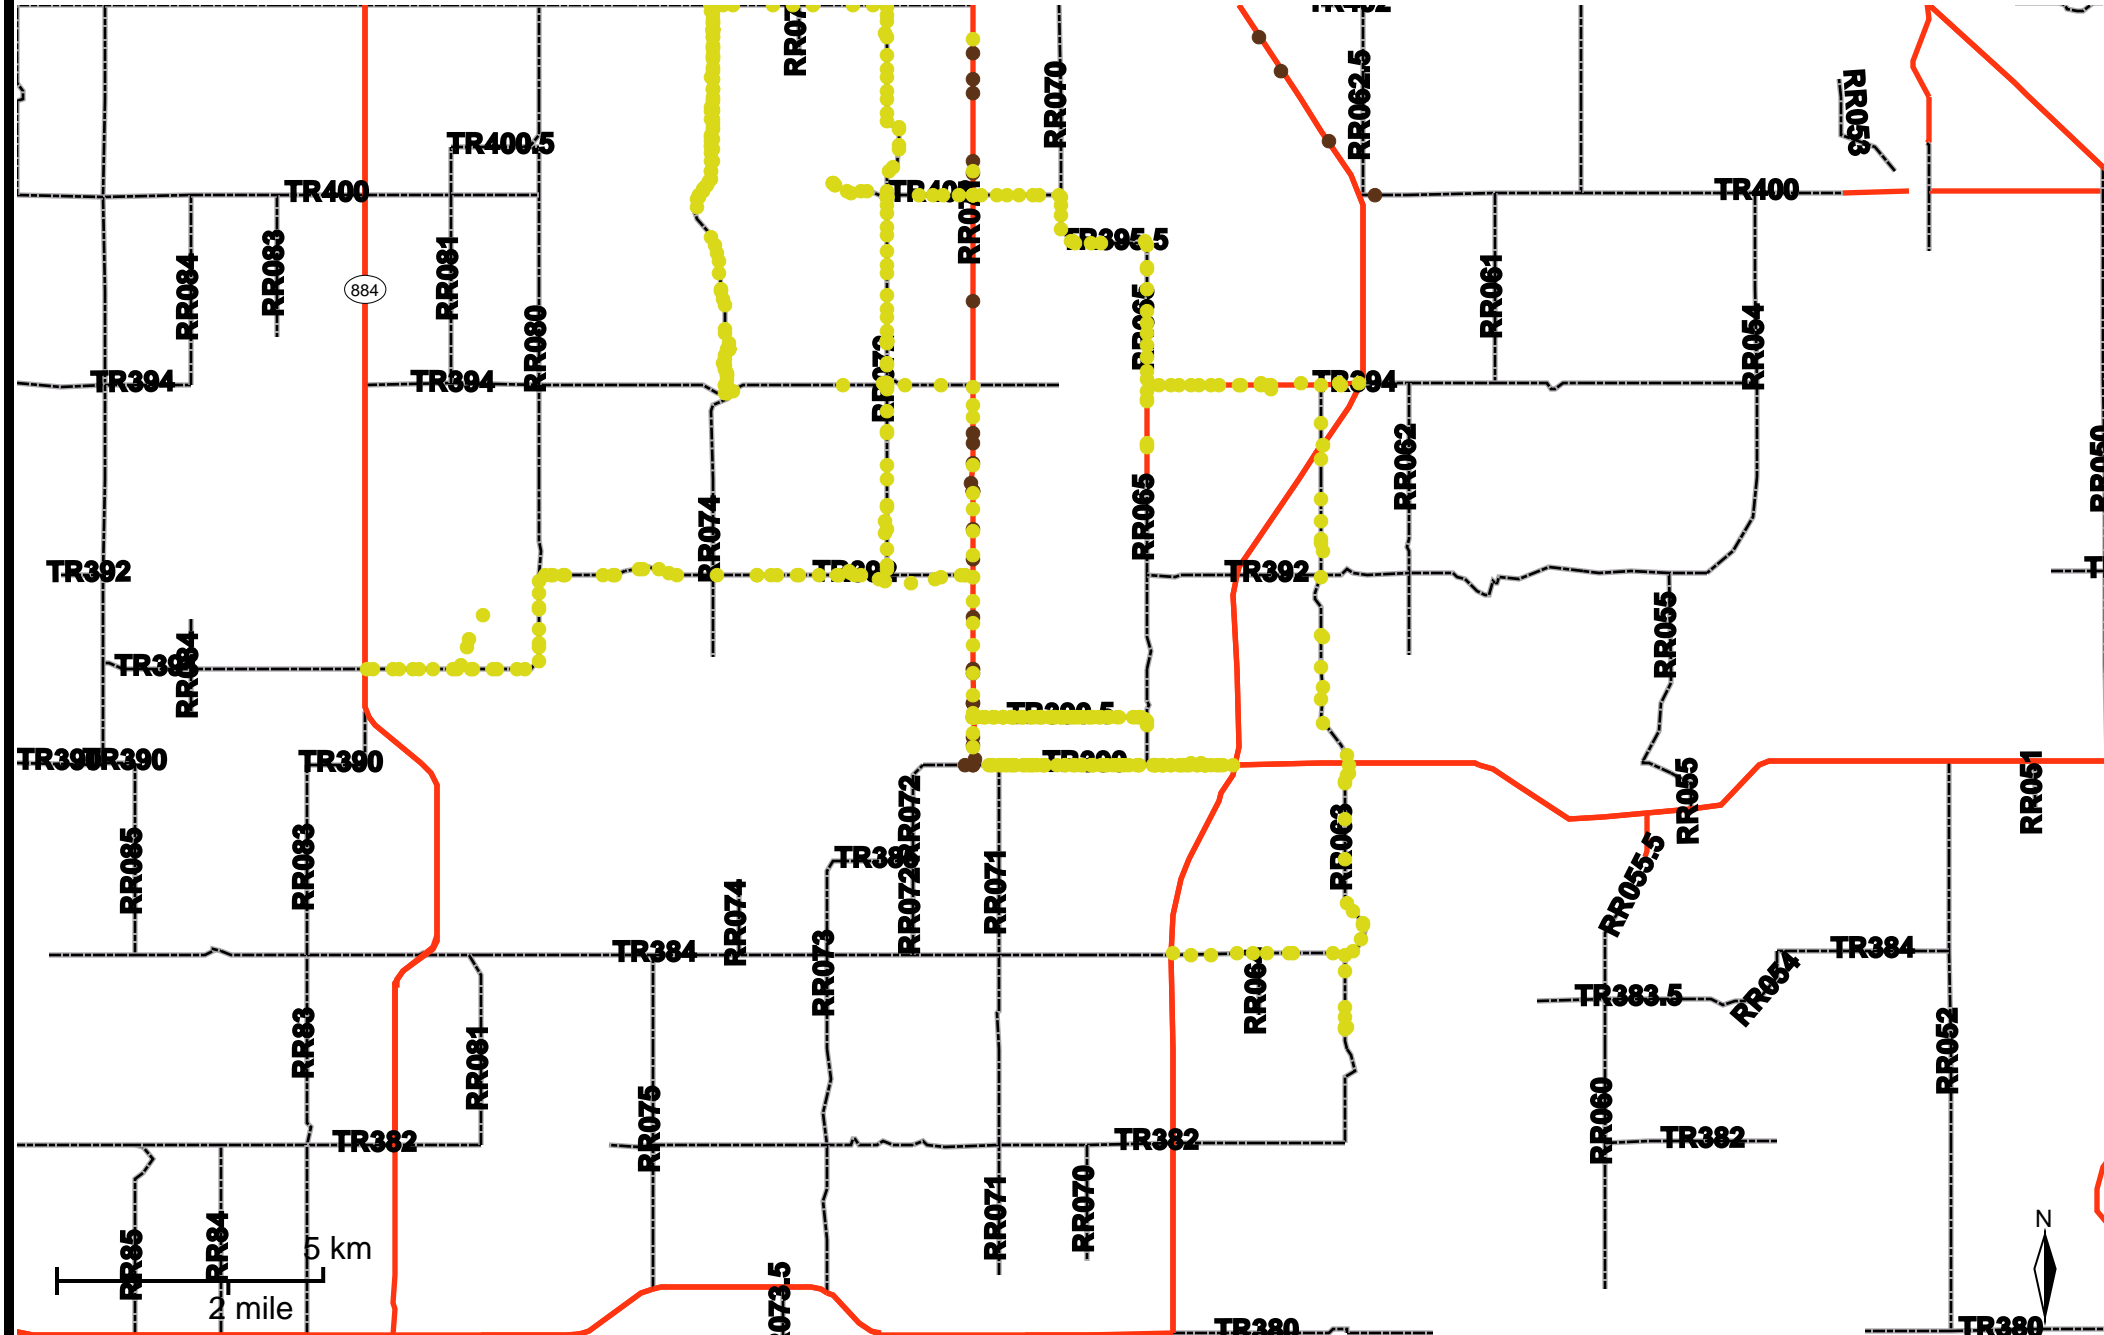

# Grader Activity Weekly Report

From Date: 2018-11-12  
To Date: 2018-11-18  
Electoral Division: 5  
Total Distance(km): 195.6  
Total Time(h): 13.2  
Speed Threshold(km/h): 45