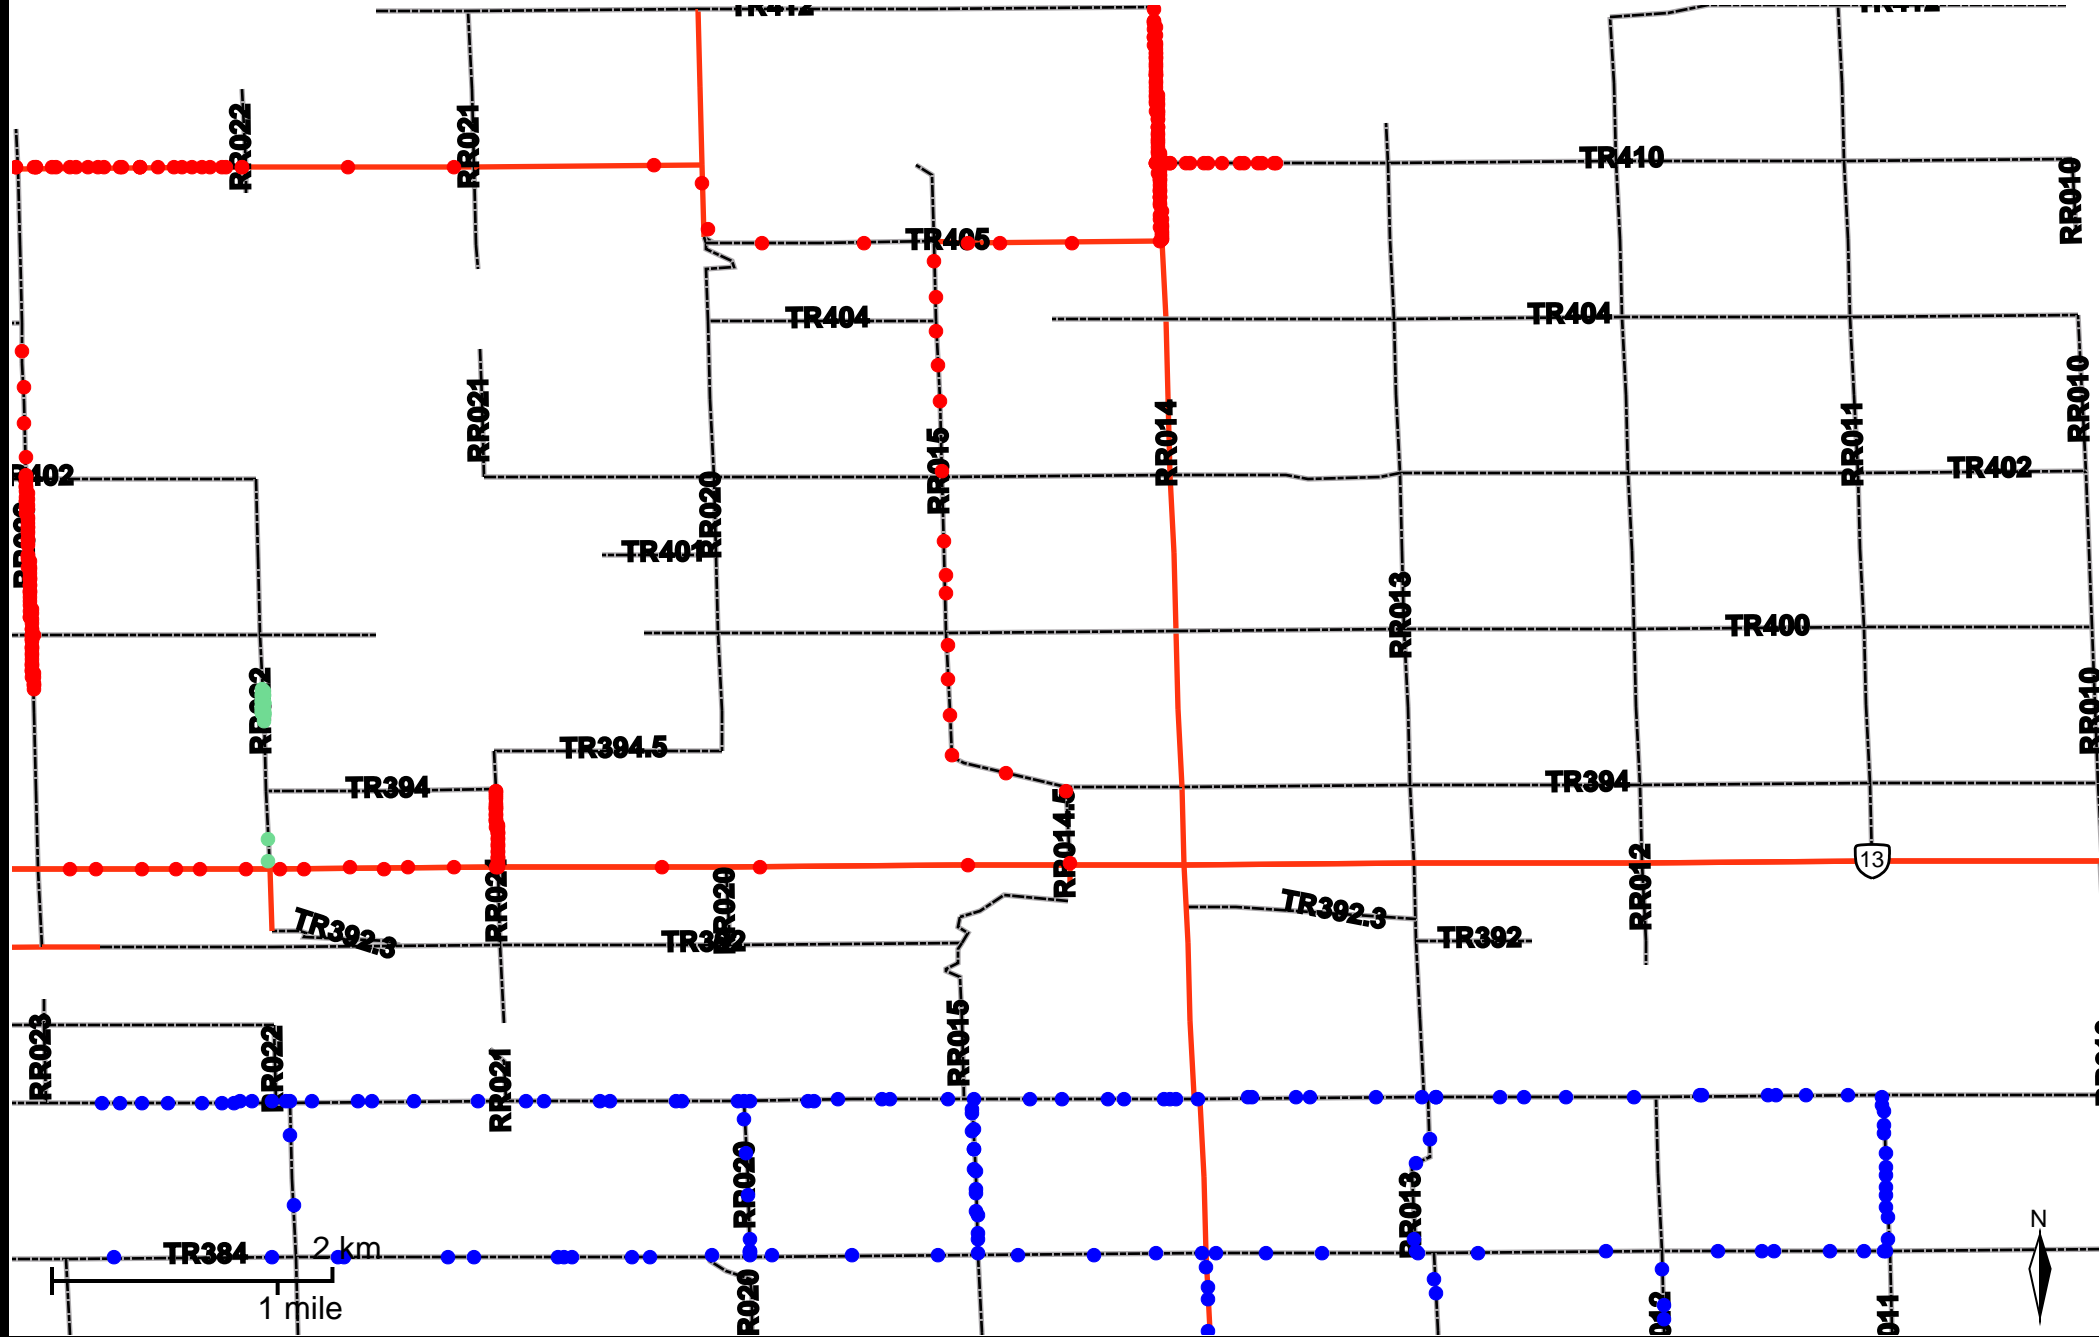

Grader Activity Weekly Report

From Date: 2018-11-12
 To Date: 2018-11-18
 Electoral Division: 2
 Total Distance(km): 196.7
 Total Time(h): 14.6
 Speed Threshold(km/h): 45