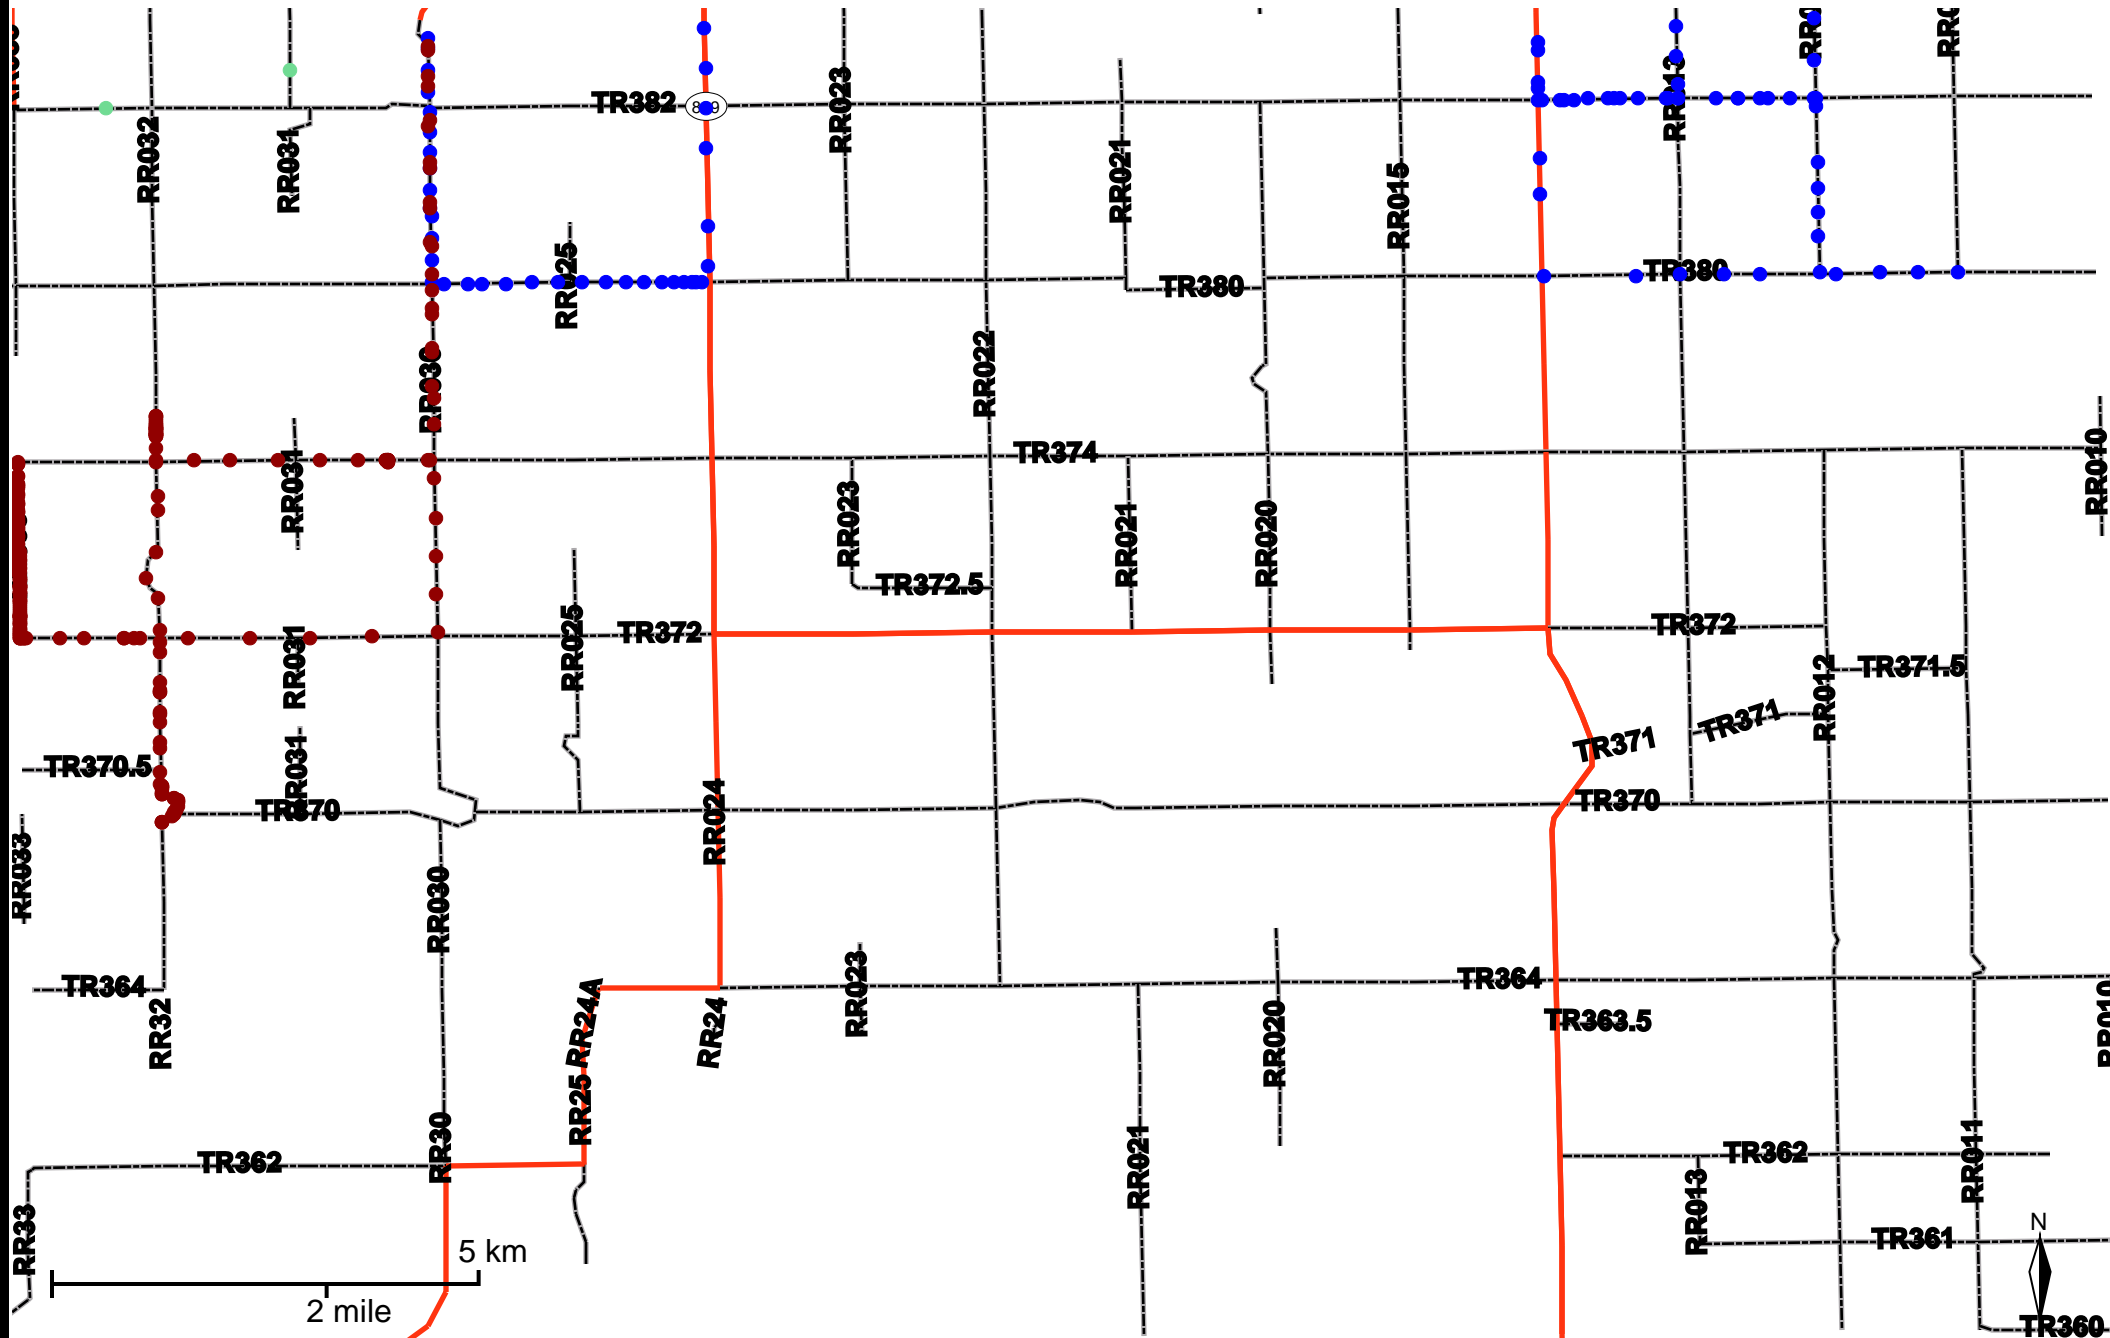

Grader Activity Weekly Report

From Date: 2018-11-12
To Date: 2018-11-18
Electoral Division: 1
Total Distance(km): 110.2
Total Time(h): 6.2
Speed Threshold(km/h): 45