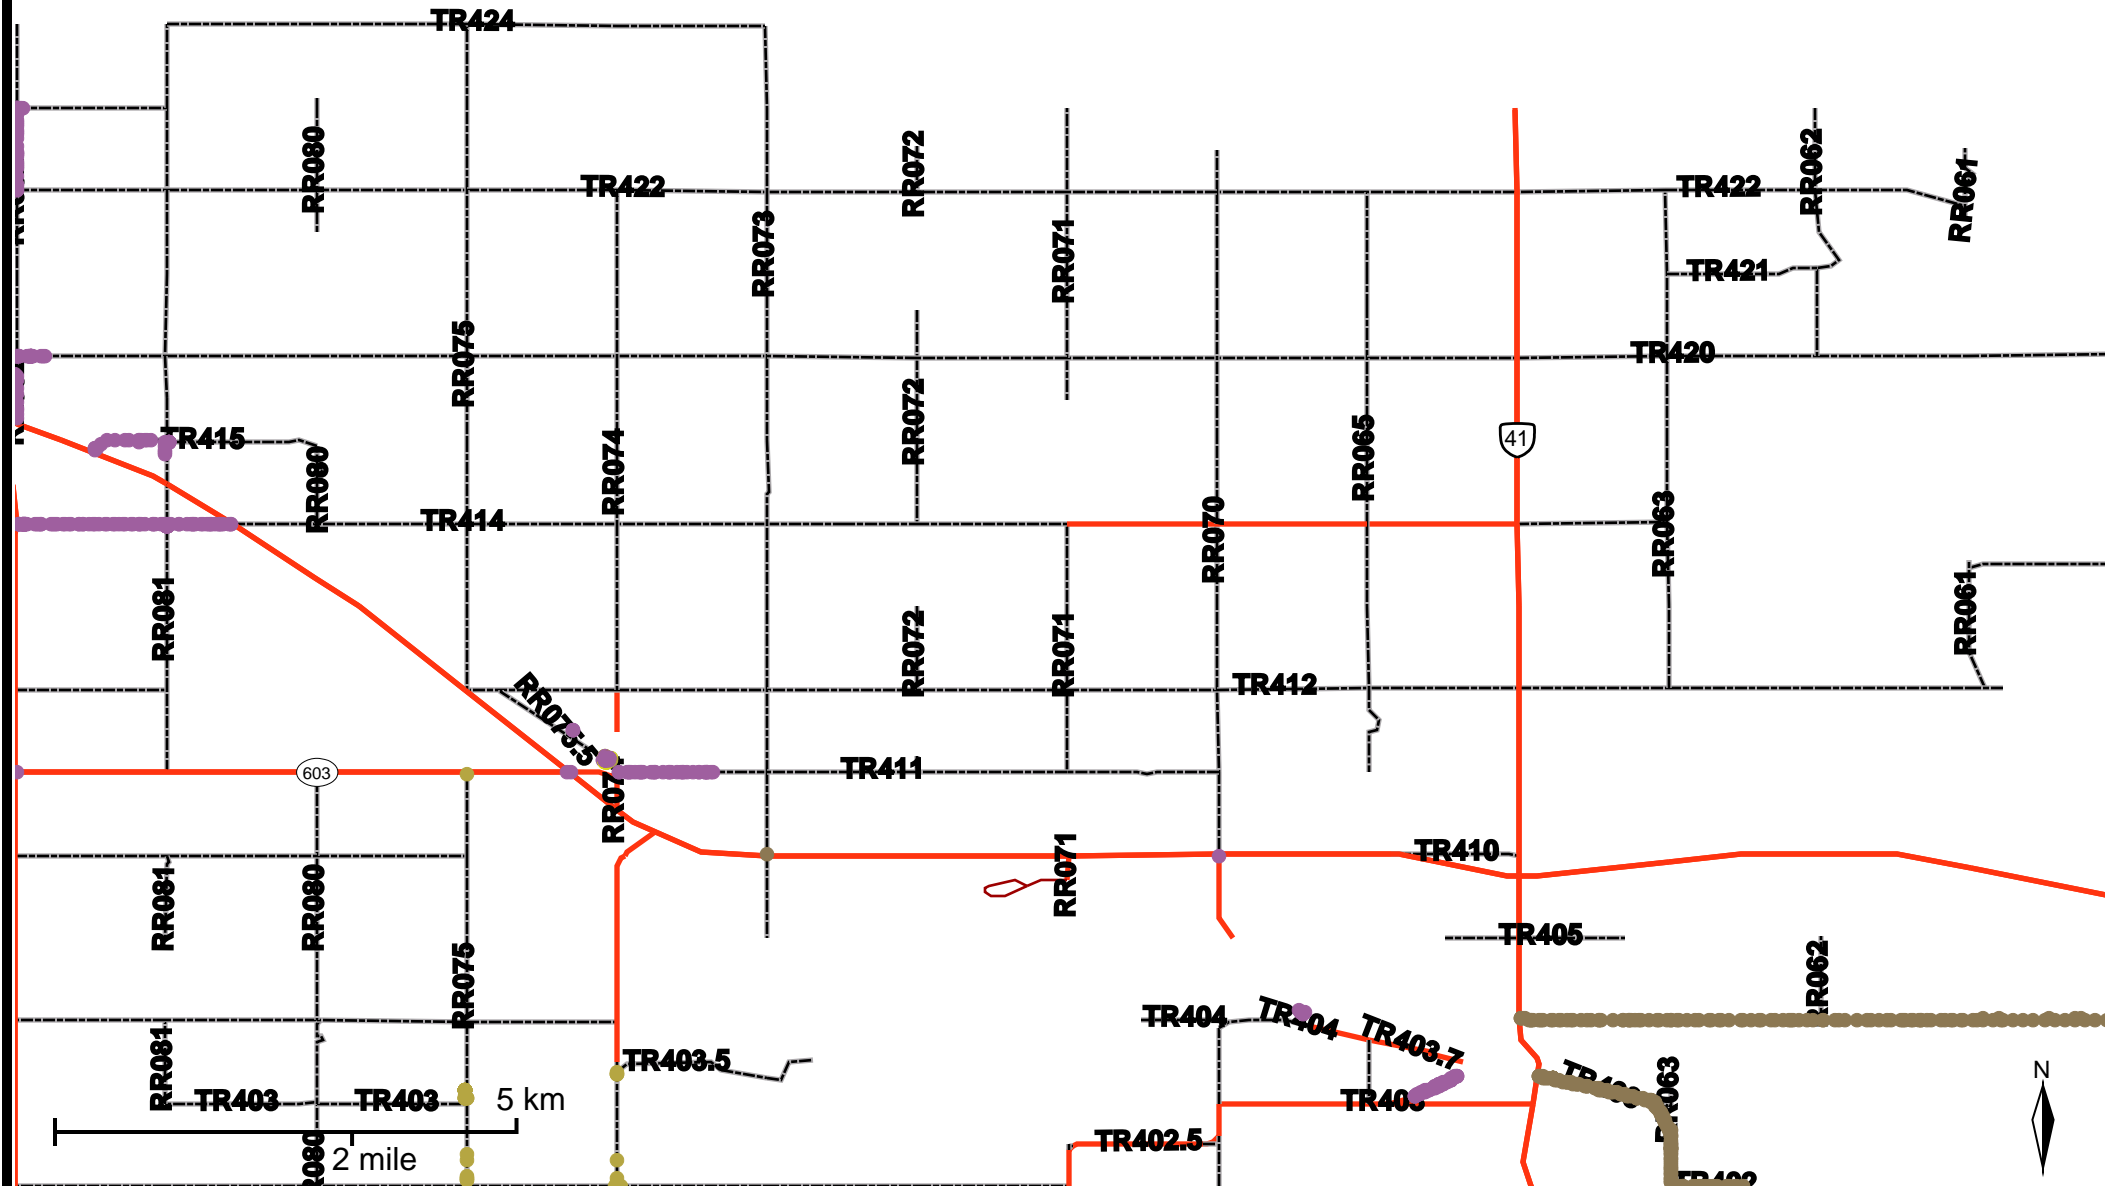

Grader Activity Weekly Report

From Date: 2018-06-25
 To Date: 2018-07-01
 Electoral Division: 6
 Total Distance(km): 63.9
 Total Time(h): 20.4
 Speed Threshold(km/h): 10