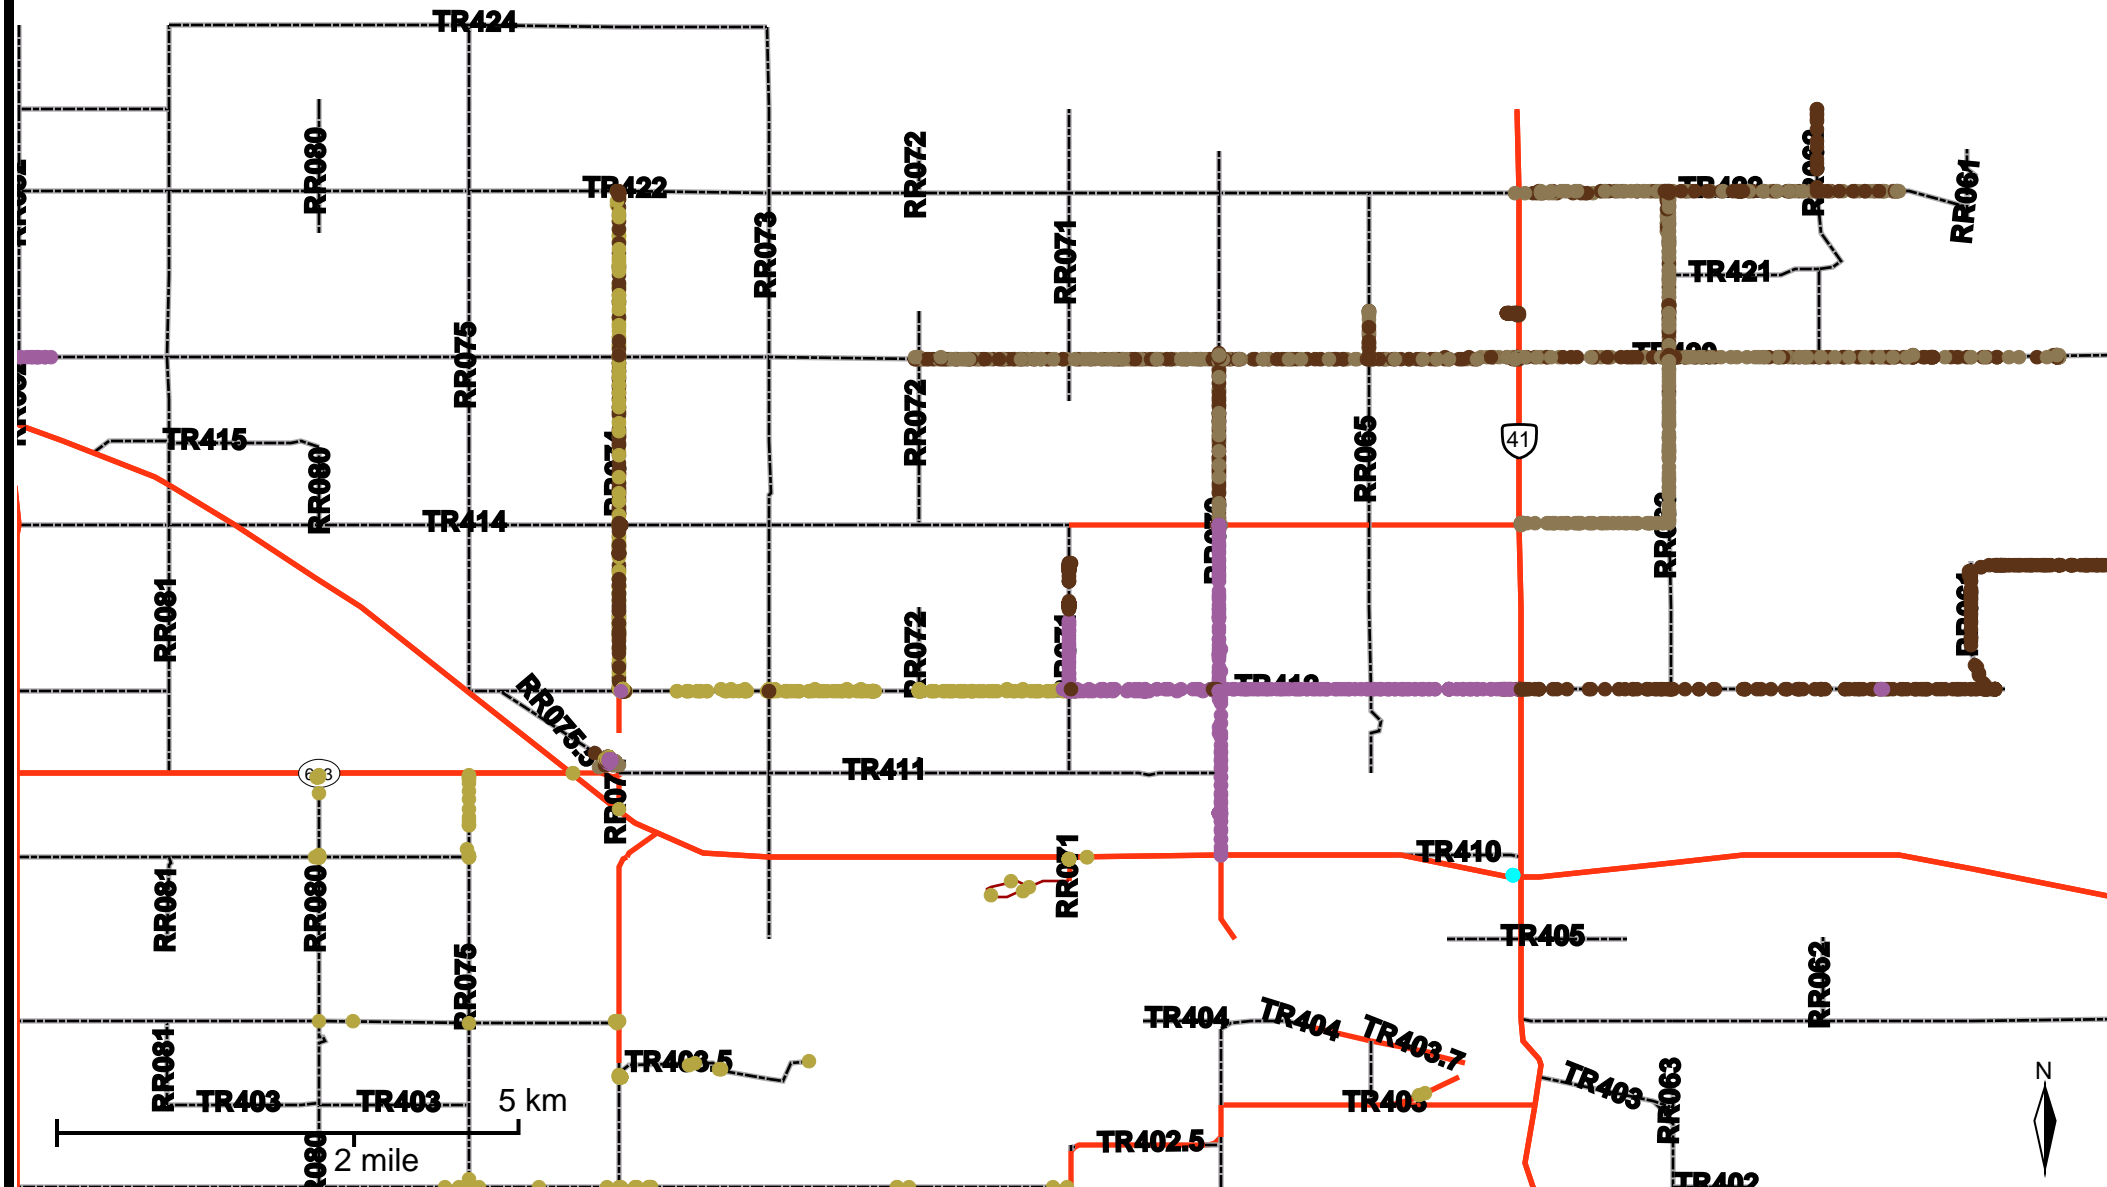

Grader Activity Weekly Report

From Date: 2018-06-18
To Date: 2018-06-24
Electoral Division: 6
Total Distance(km): 377.2
Total Time(h): 222.6
Speed Threshold(km/h): 10