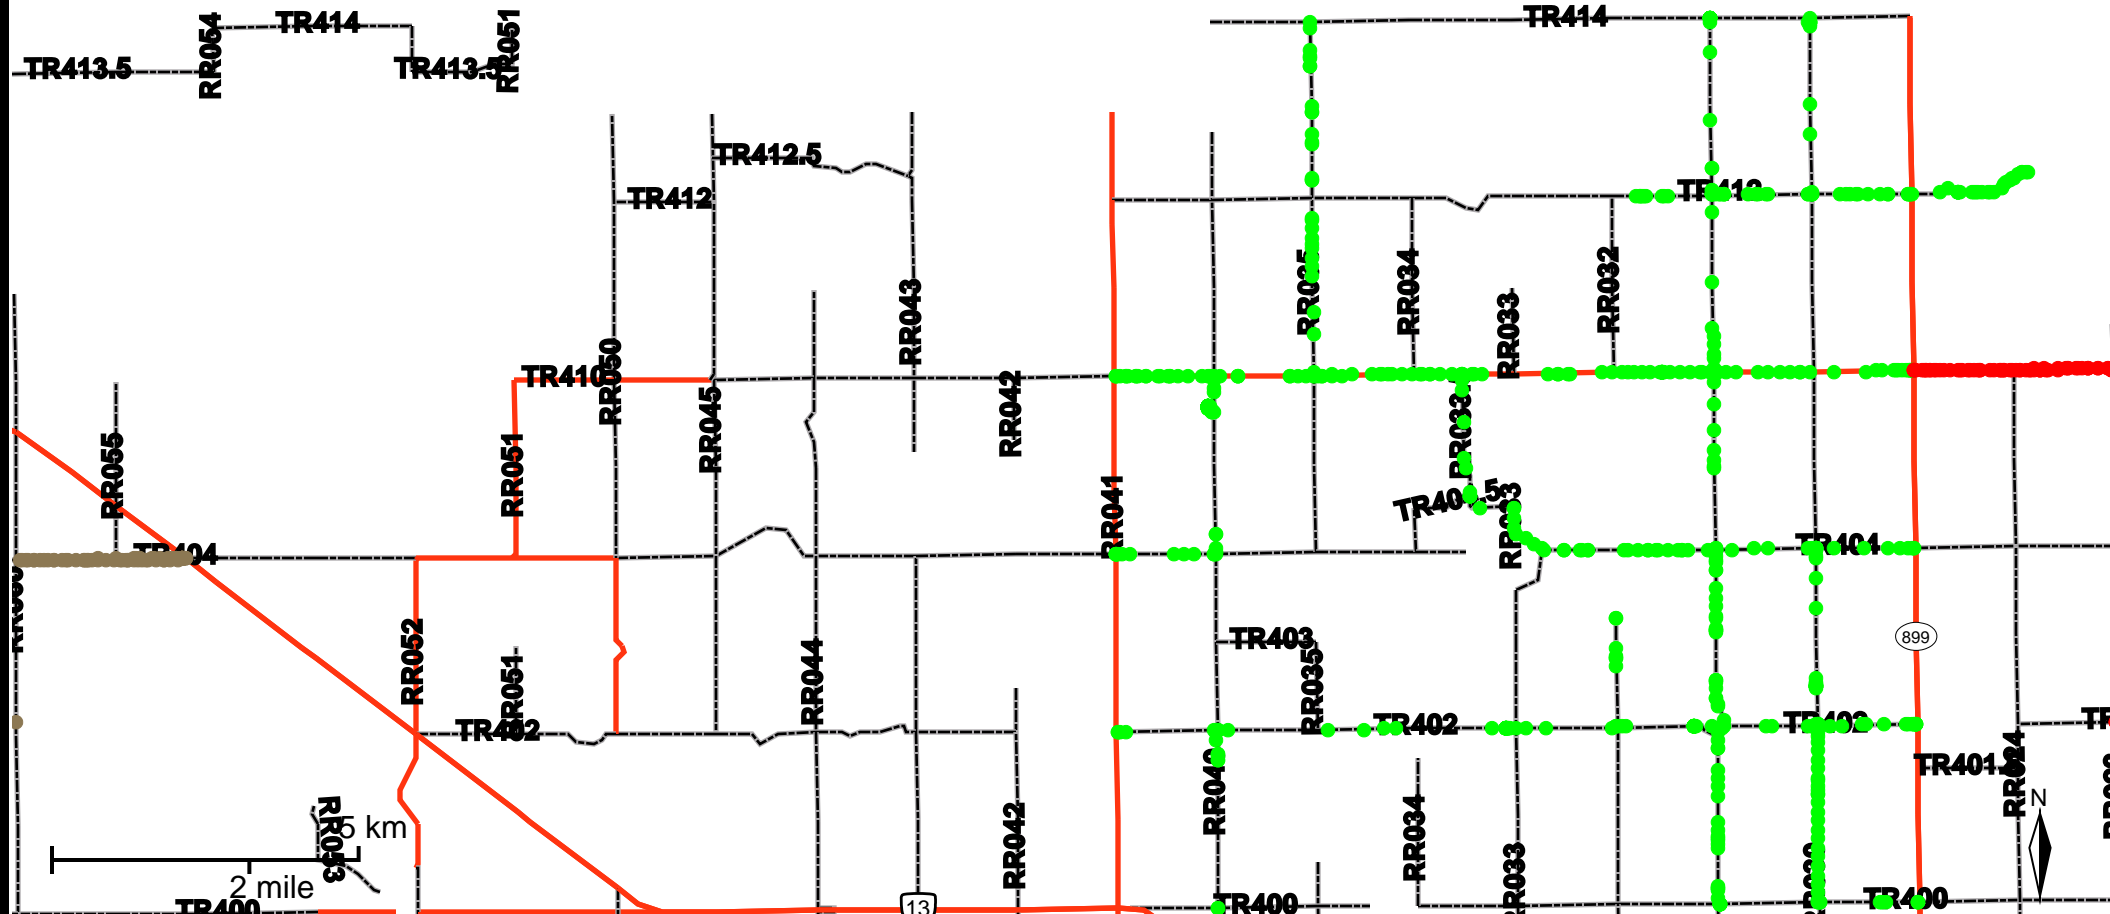

# Grader Activity Weekly Report

From Date: 2018-06-25  
To Date: 2018-07-01  
Electoral Division: 4  
Total Distance(km): 53.7  
Total Time(h): 23.4  
Speed Threshold(km/h): 10