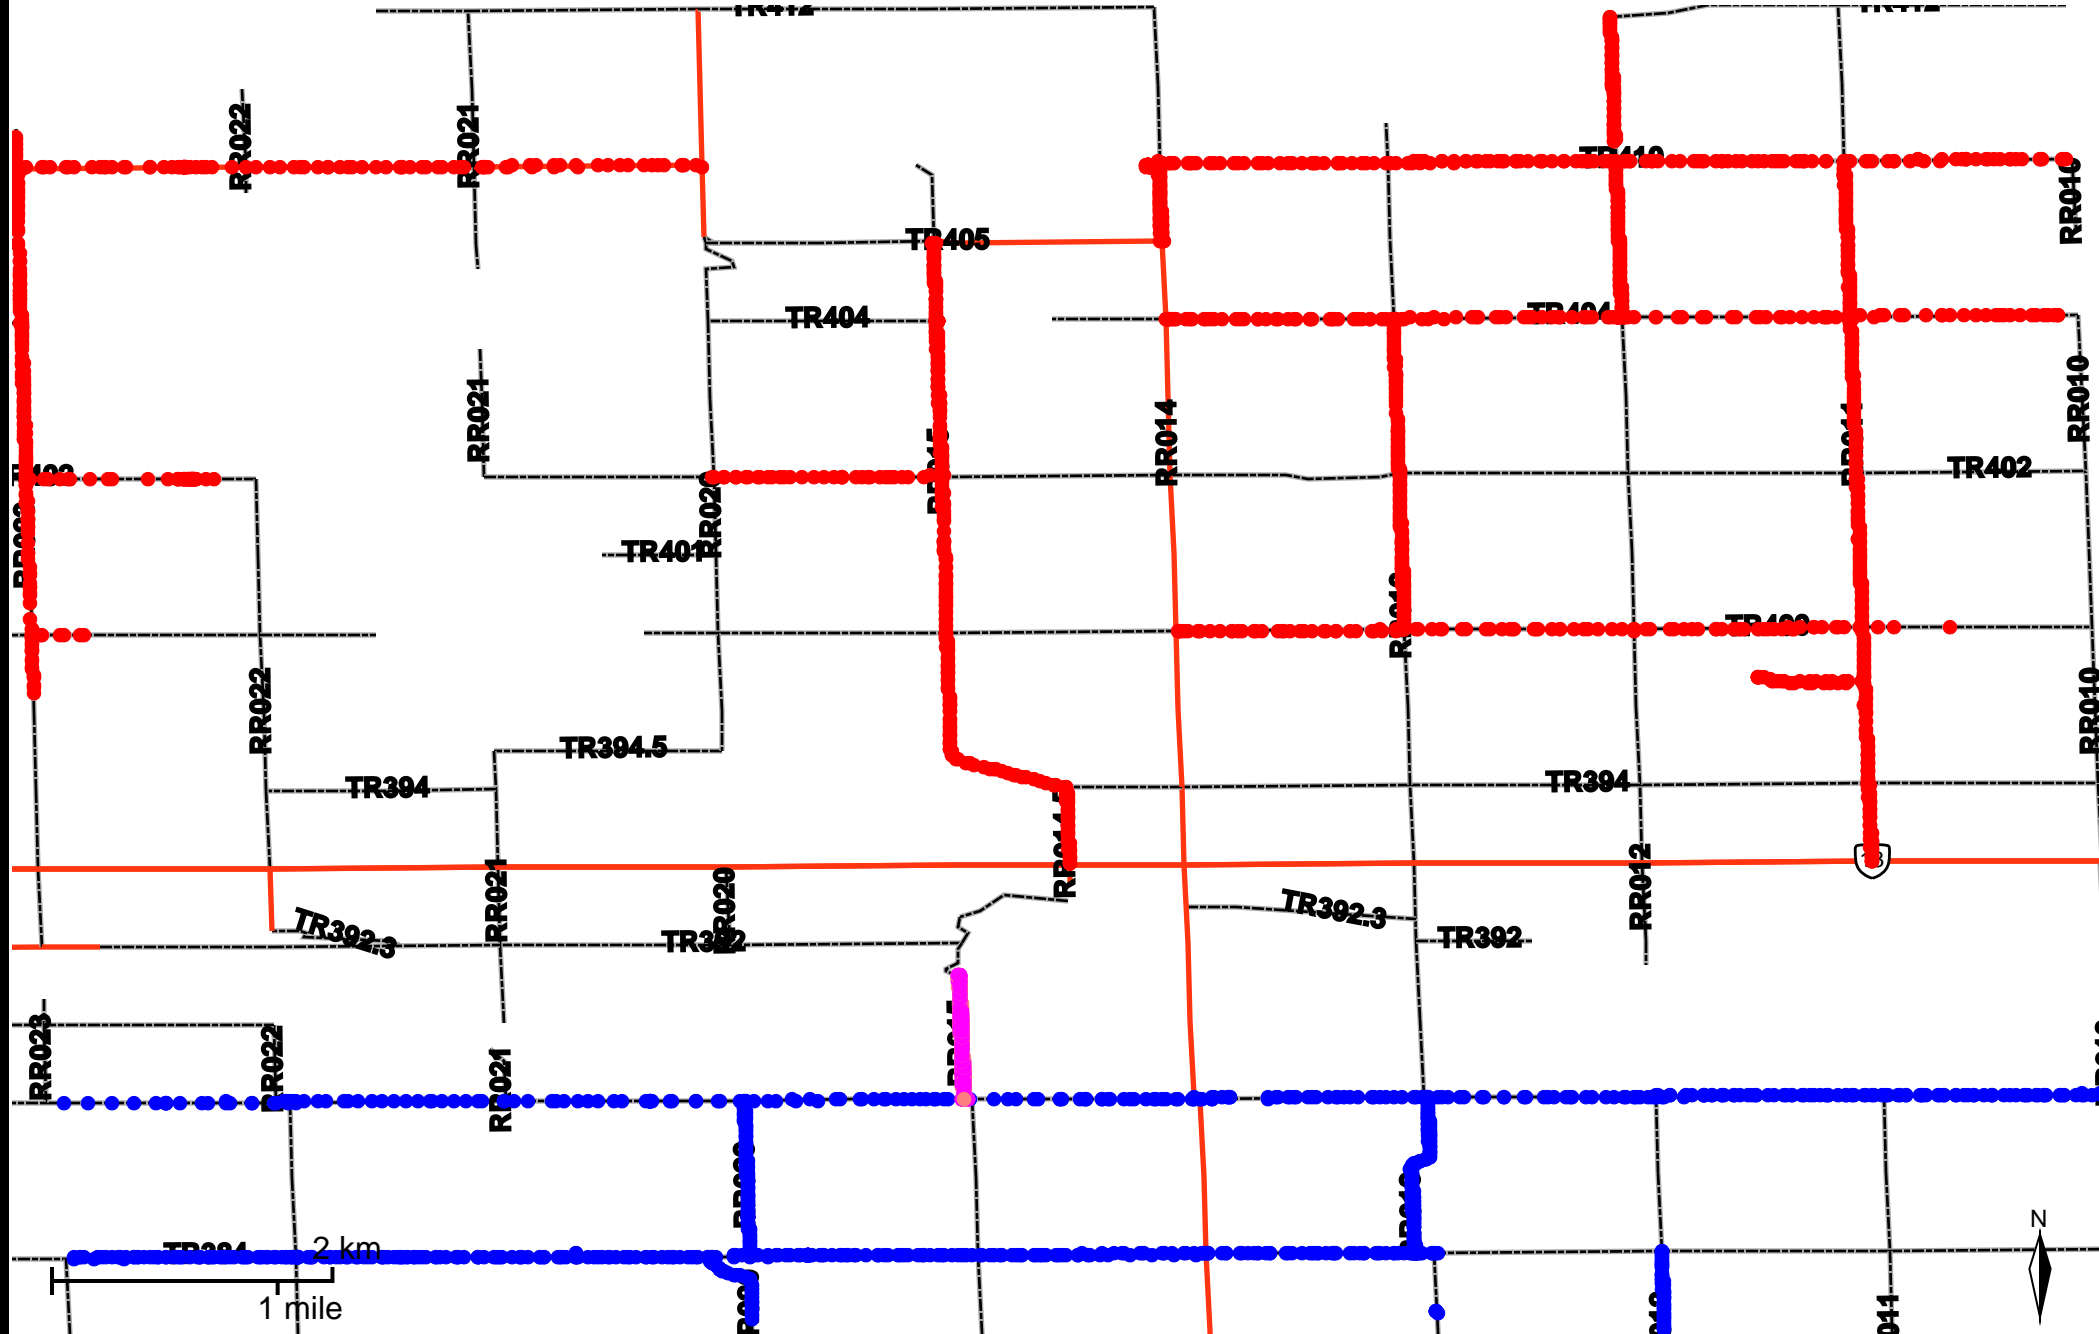

Grader Activity Weekly Report

From Date: 2018-06-25
To Date: 2018-07-01
Electoral Division: 2
Total Distance(km): 456.9
Total Time(h): 120
Speed Threshold(km/h): 10