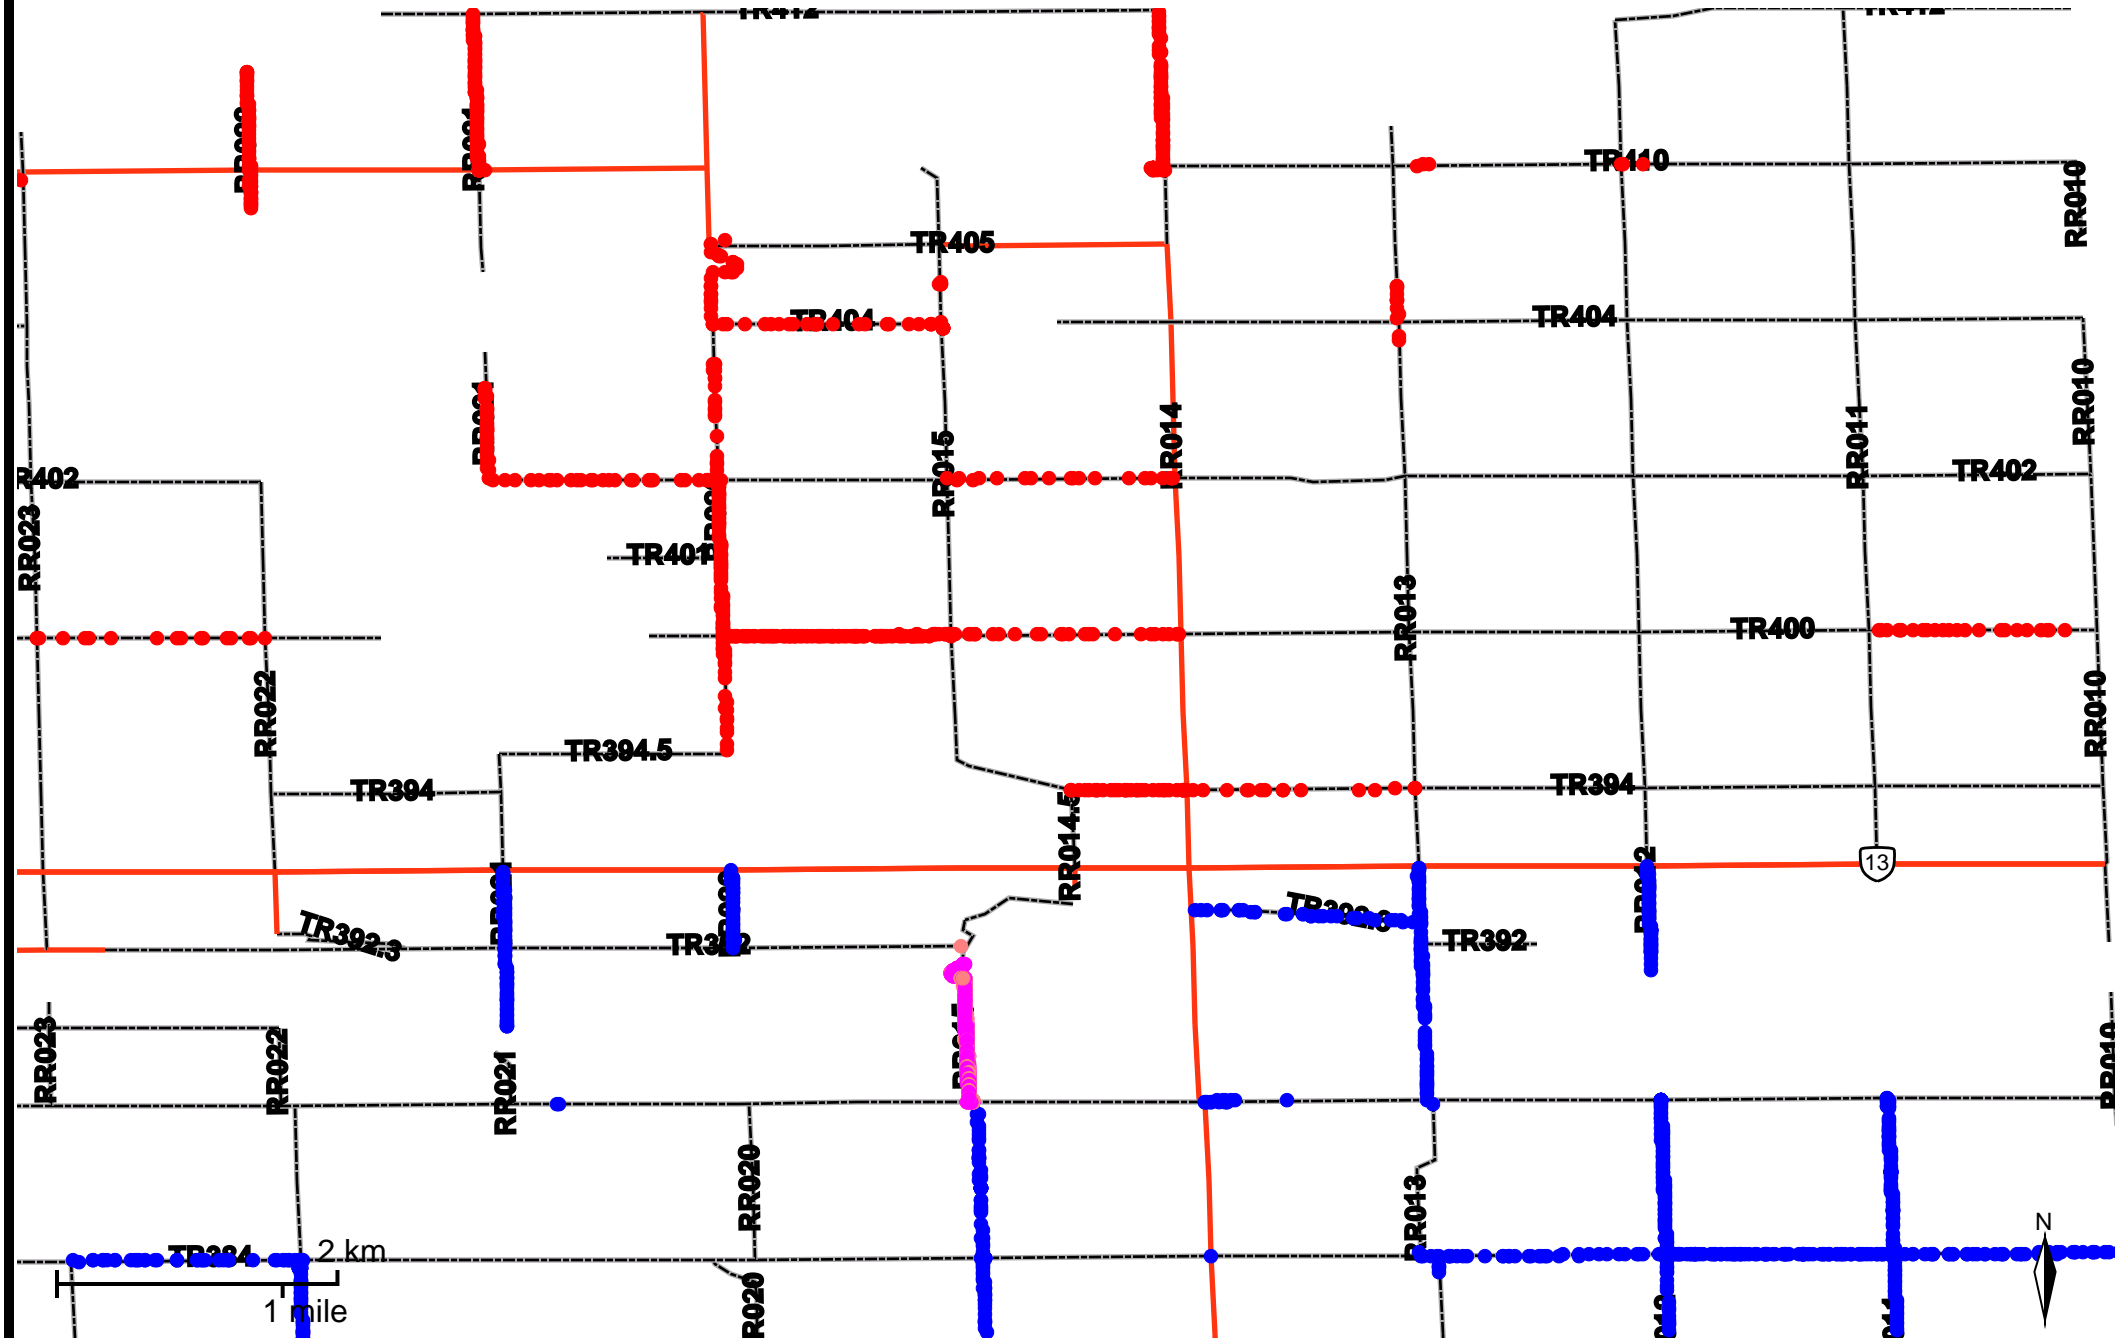

Grader Activity Weekly Report

From Date: 2018-06-18
 To Date: 2018-06-24
 Electoral Division: 2
 Total Distance(km): 368.8
 Total Time(h): 64.9
 Speed Threshold(km/h): 10