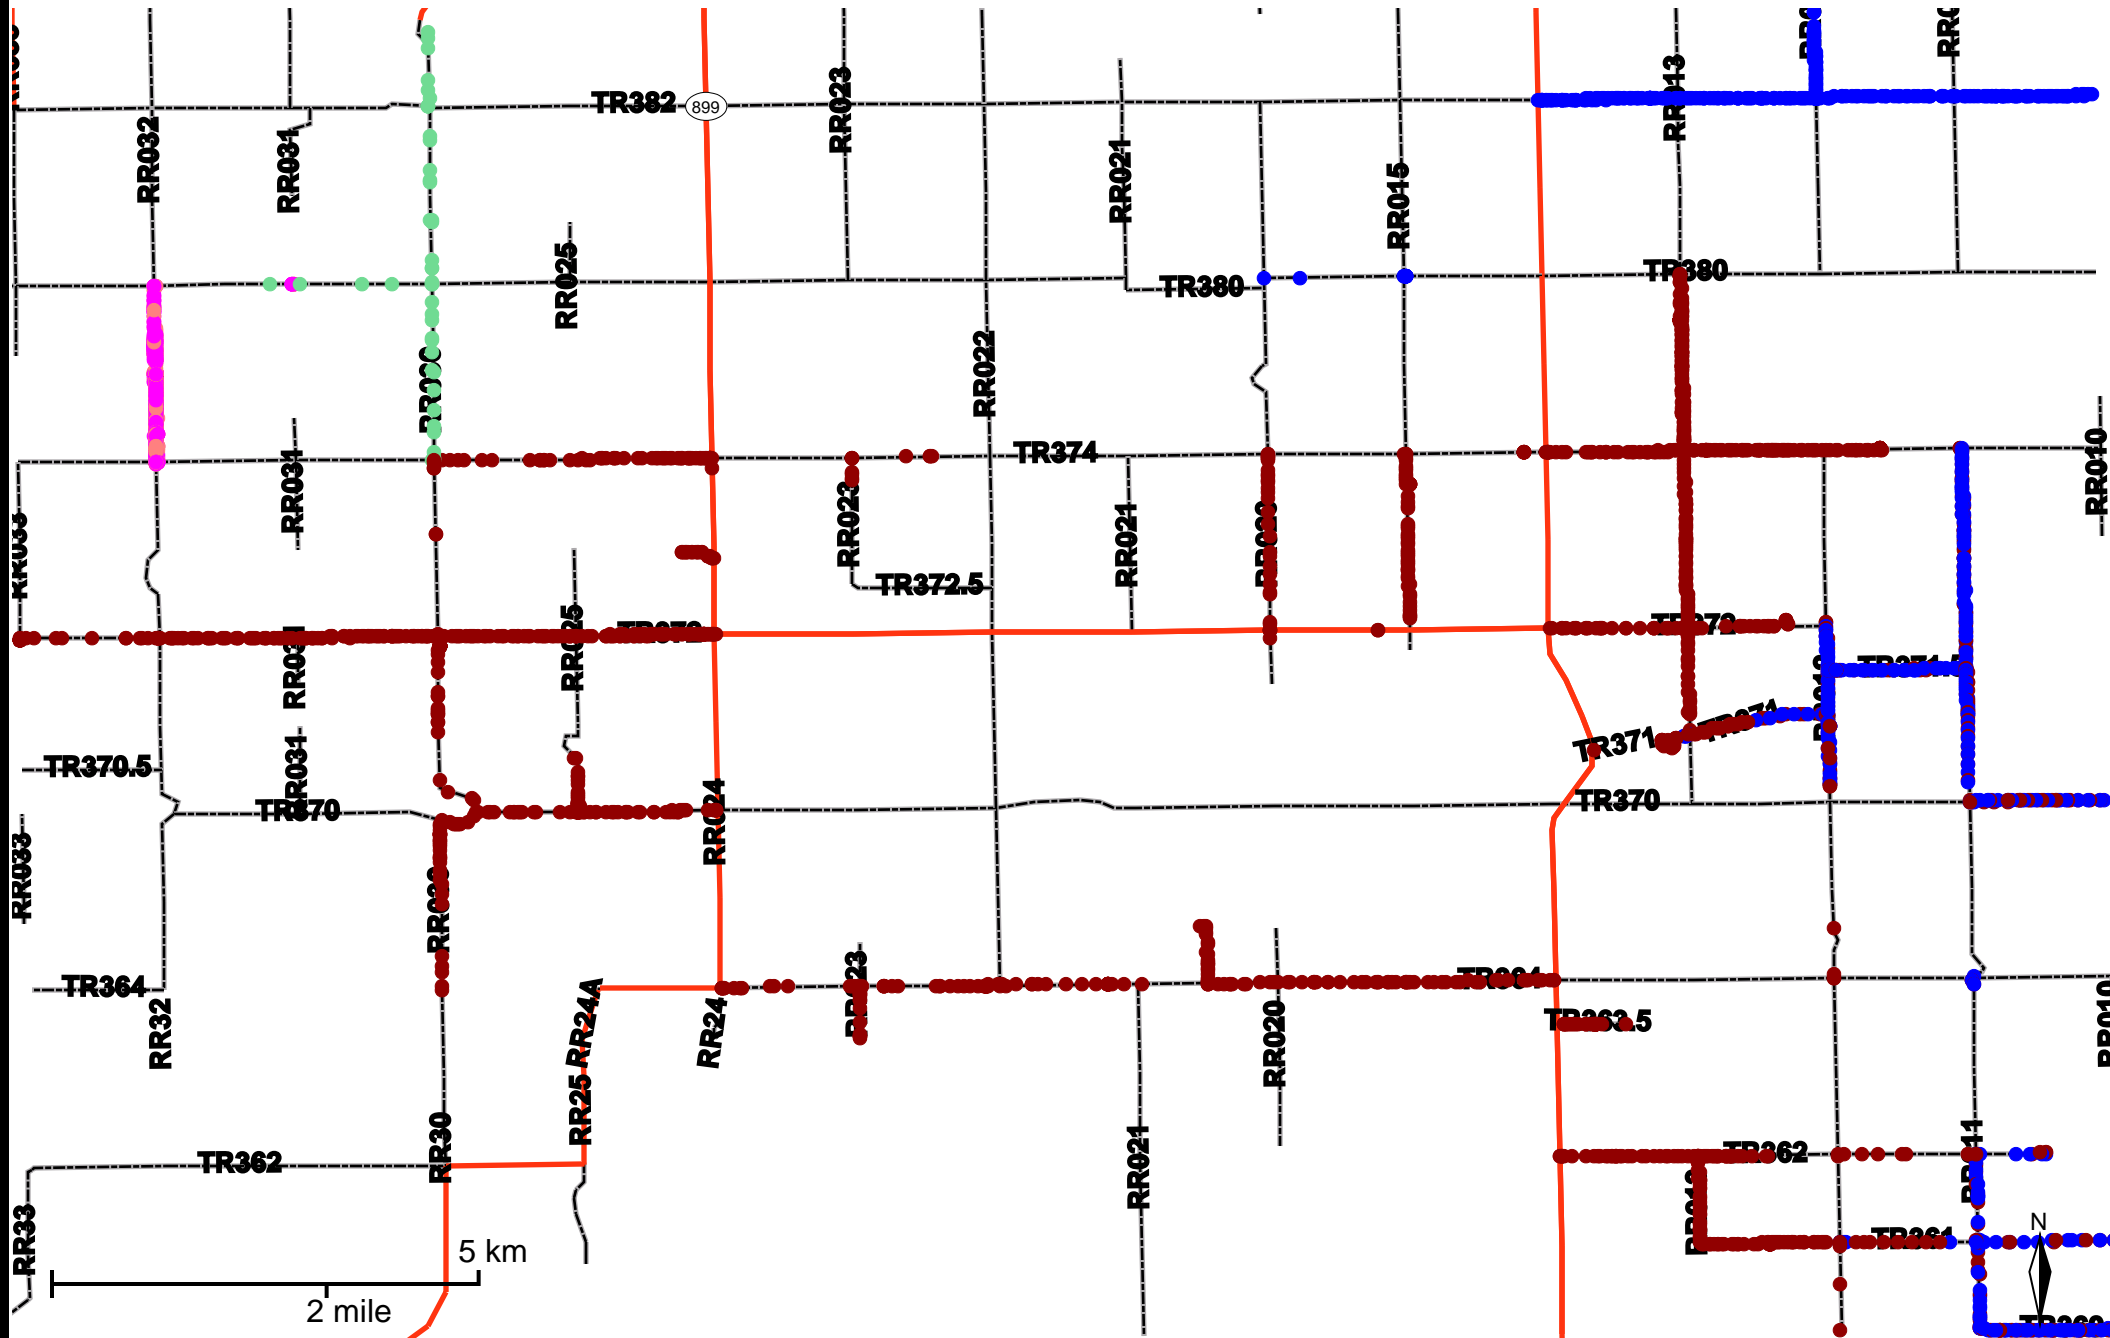

Grader Activity Weekly Report

From Date: 2018-06-25
To Date: 2018-07-01
Electoral Division: 1
Total Distance(km): 413.2
Total Time(h): 98.2
Speed Threshold(km/h): 10