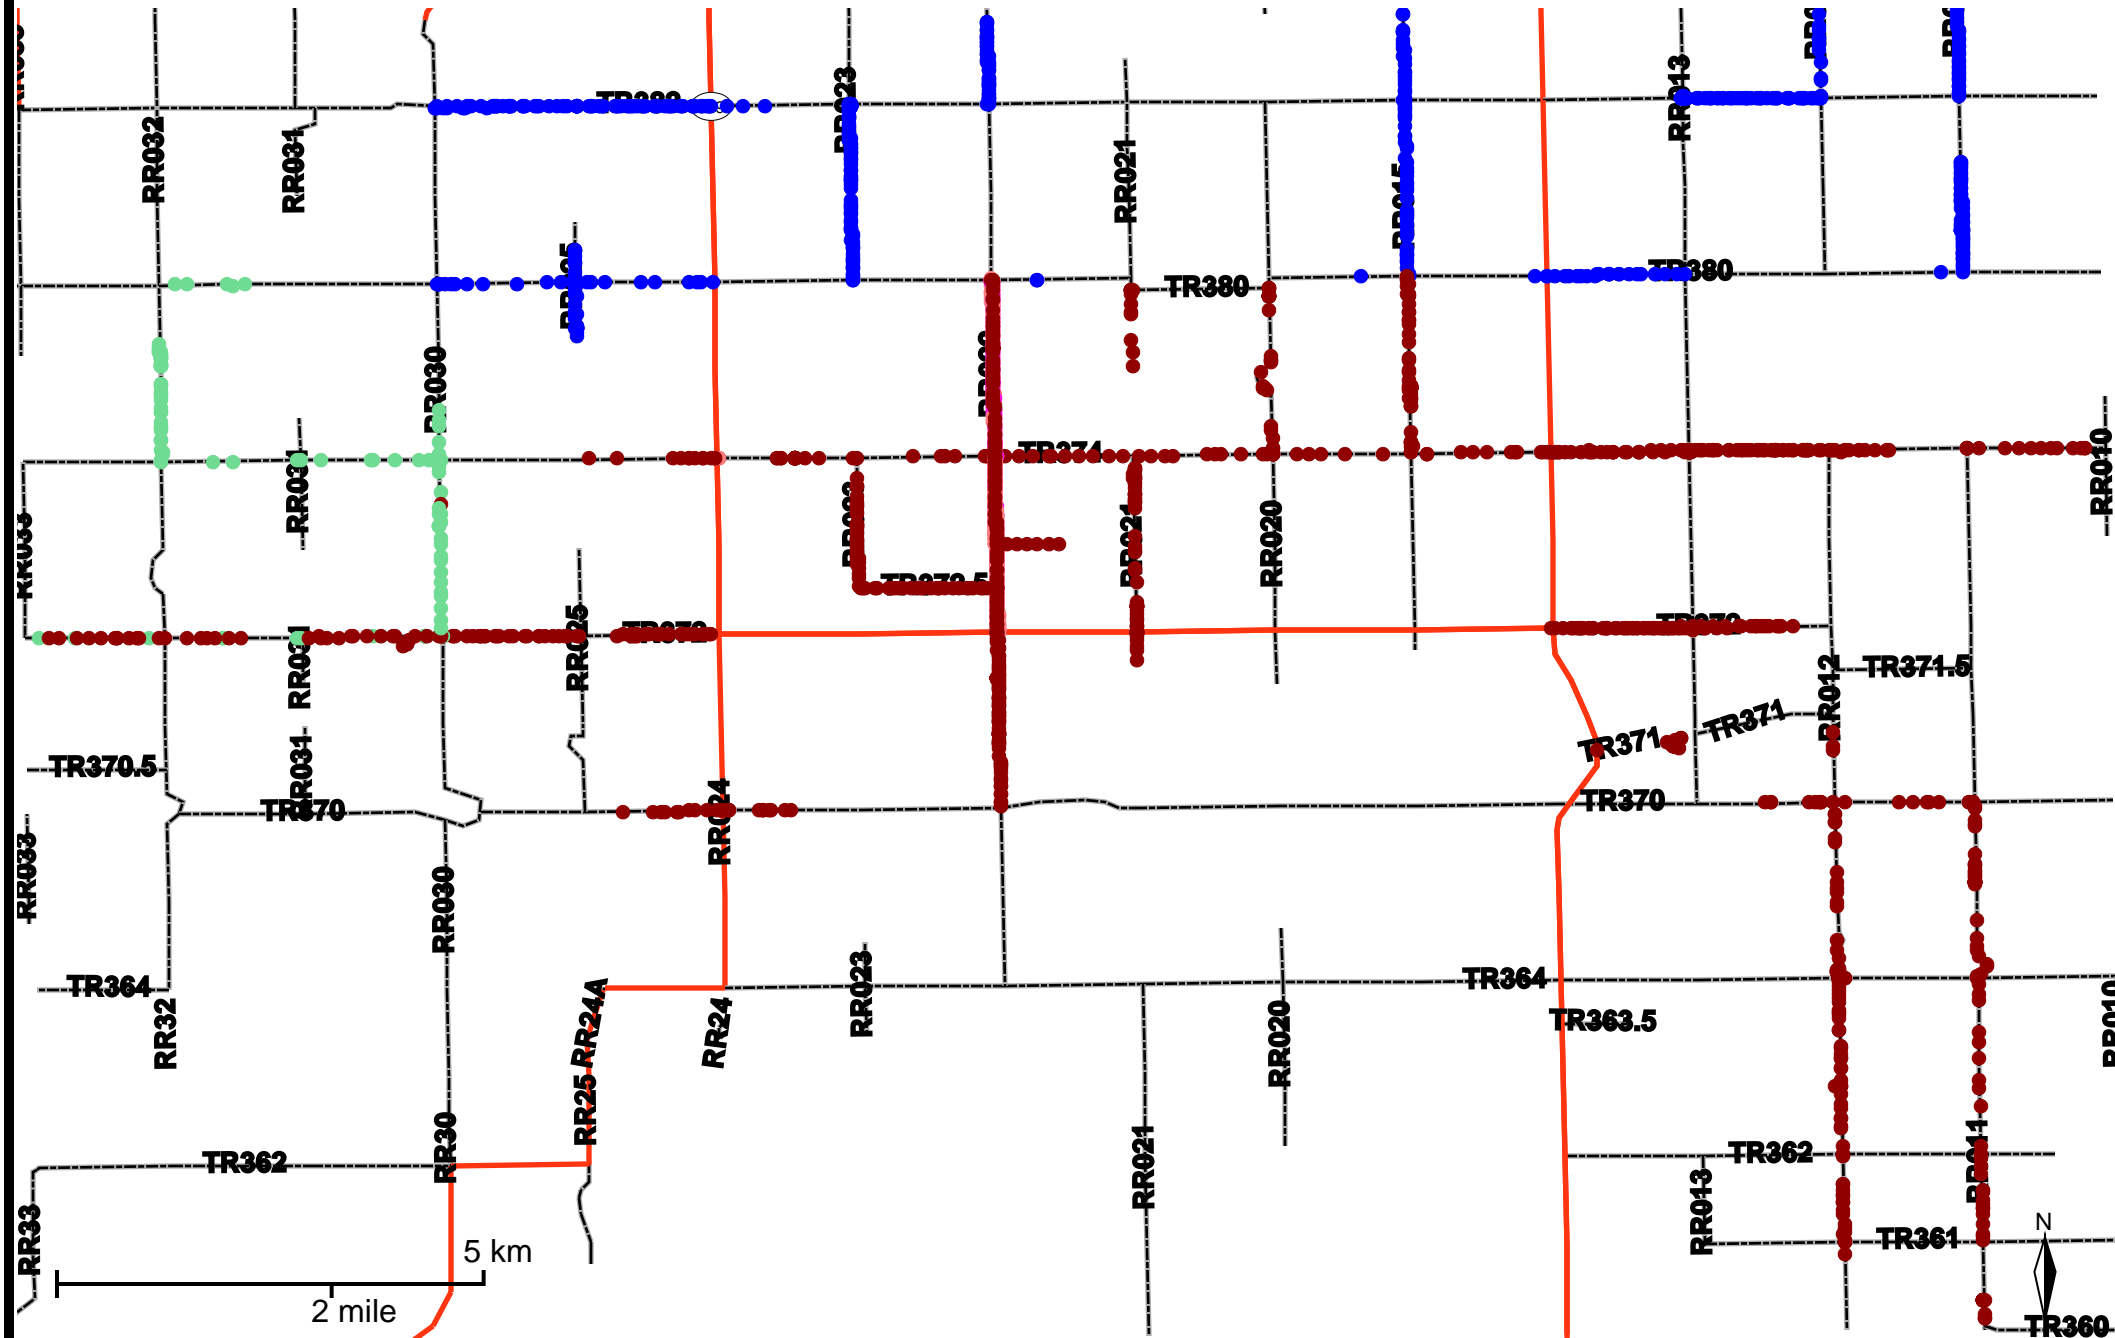

Grader Activity Weekly Report

From Date: 2018-06-18
 To Date: 2018-06-24
 Electoral Division: 1
 Total Distance(km): 408.5
 Total Time(h): 147
 Speed Threshold(km/h): 10