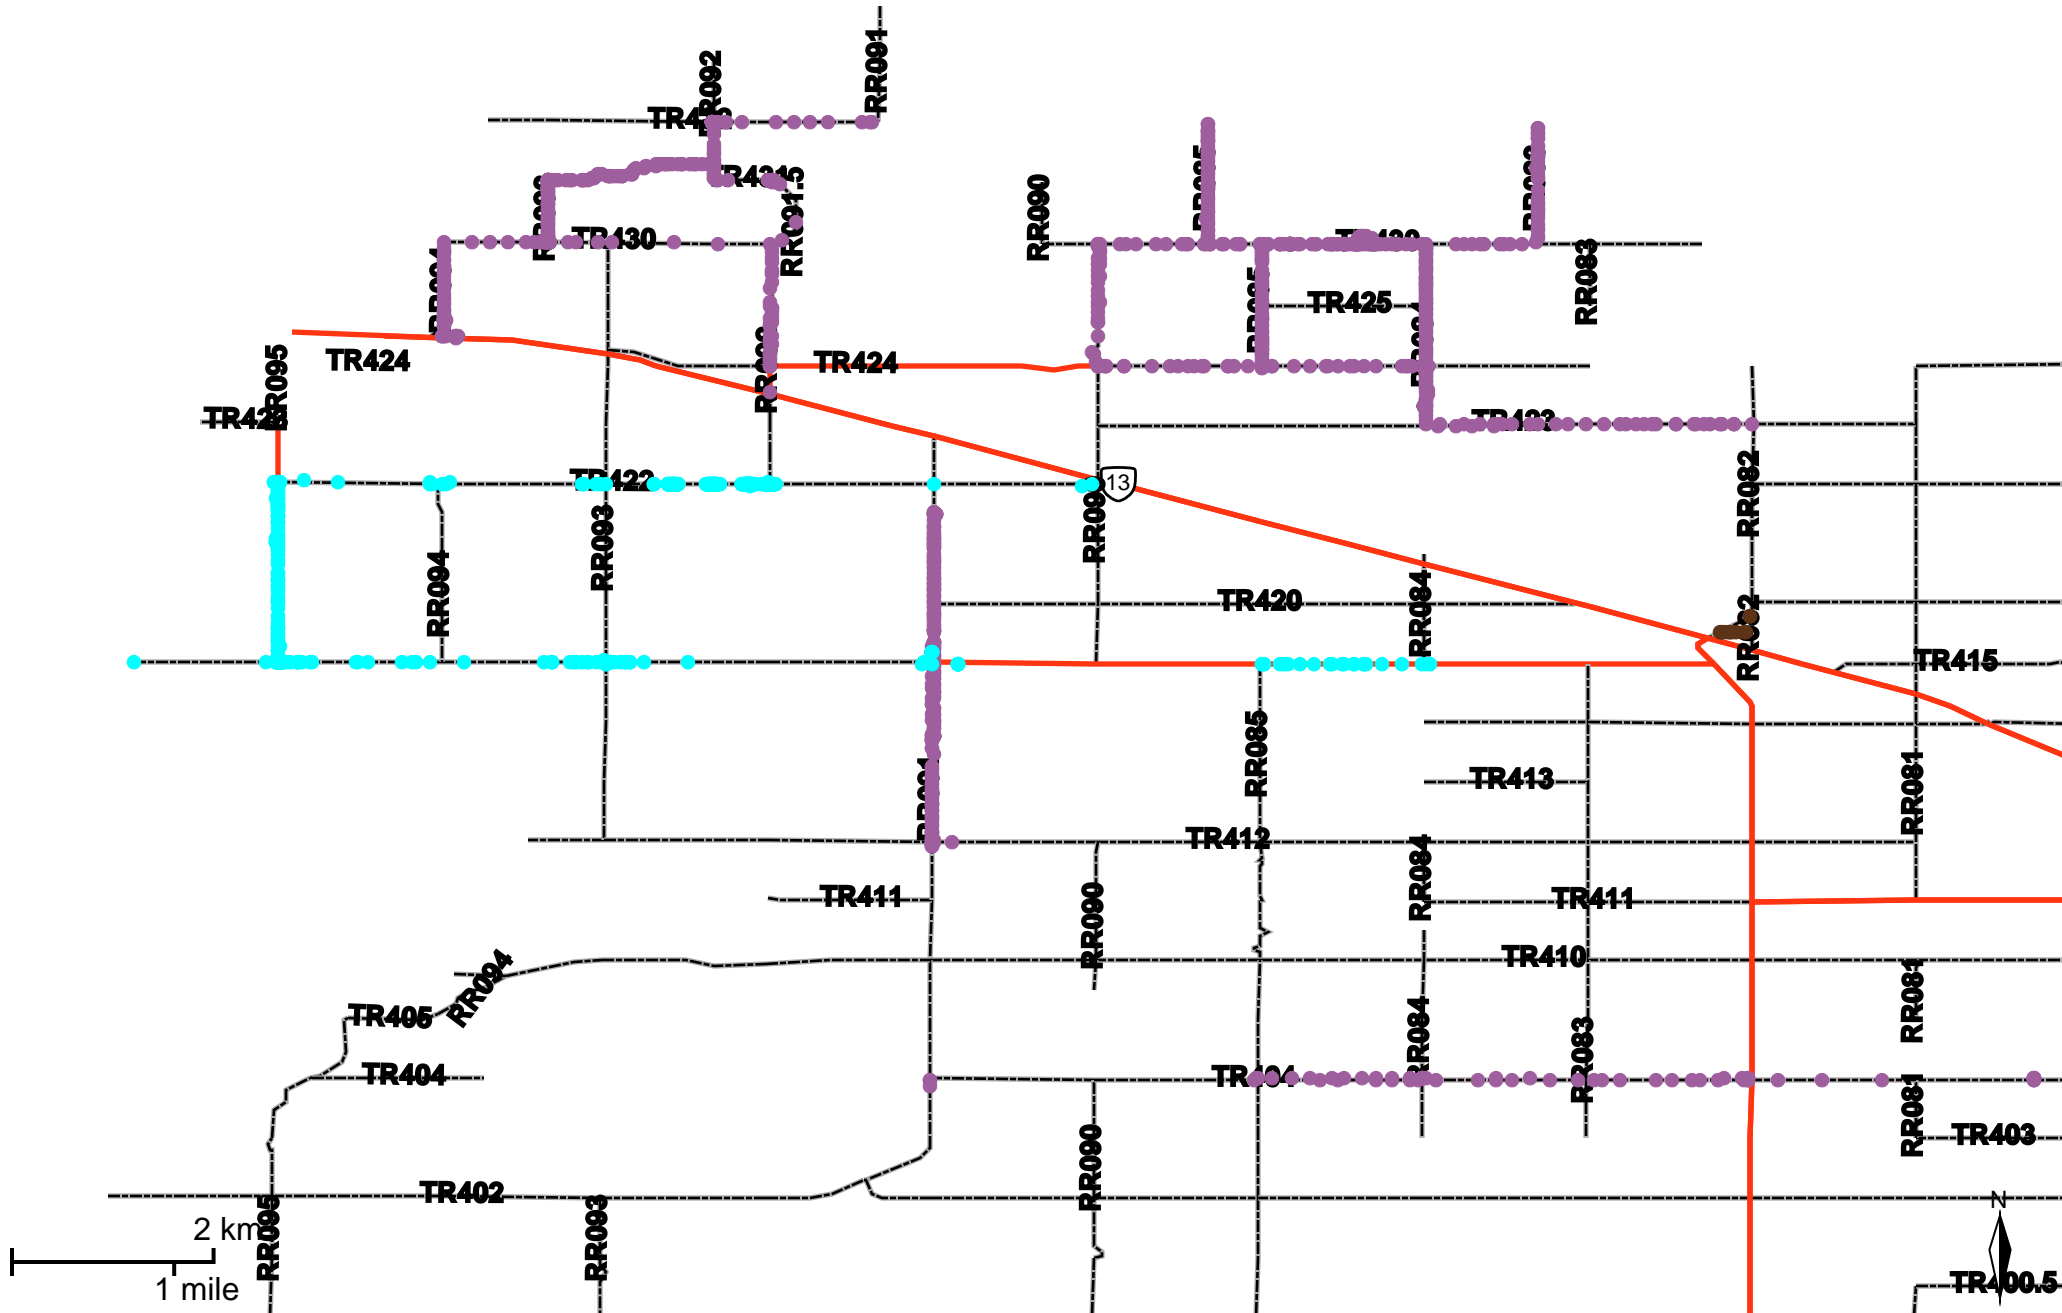

Grader Activity Weekly Report

From Date: 2018-09-24
 To Date: 2018-09-30
 Electoral Division: 7
 Total Distance(km): 163.4
 Total Time(h): 25.9
 Speed Threshold(km/h): 10