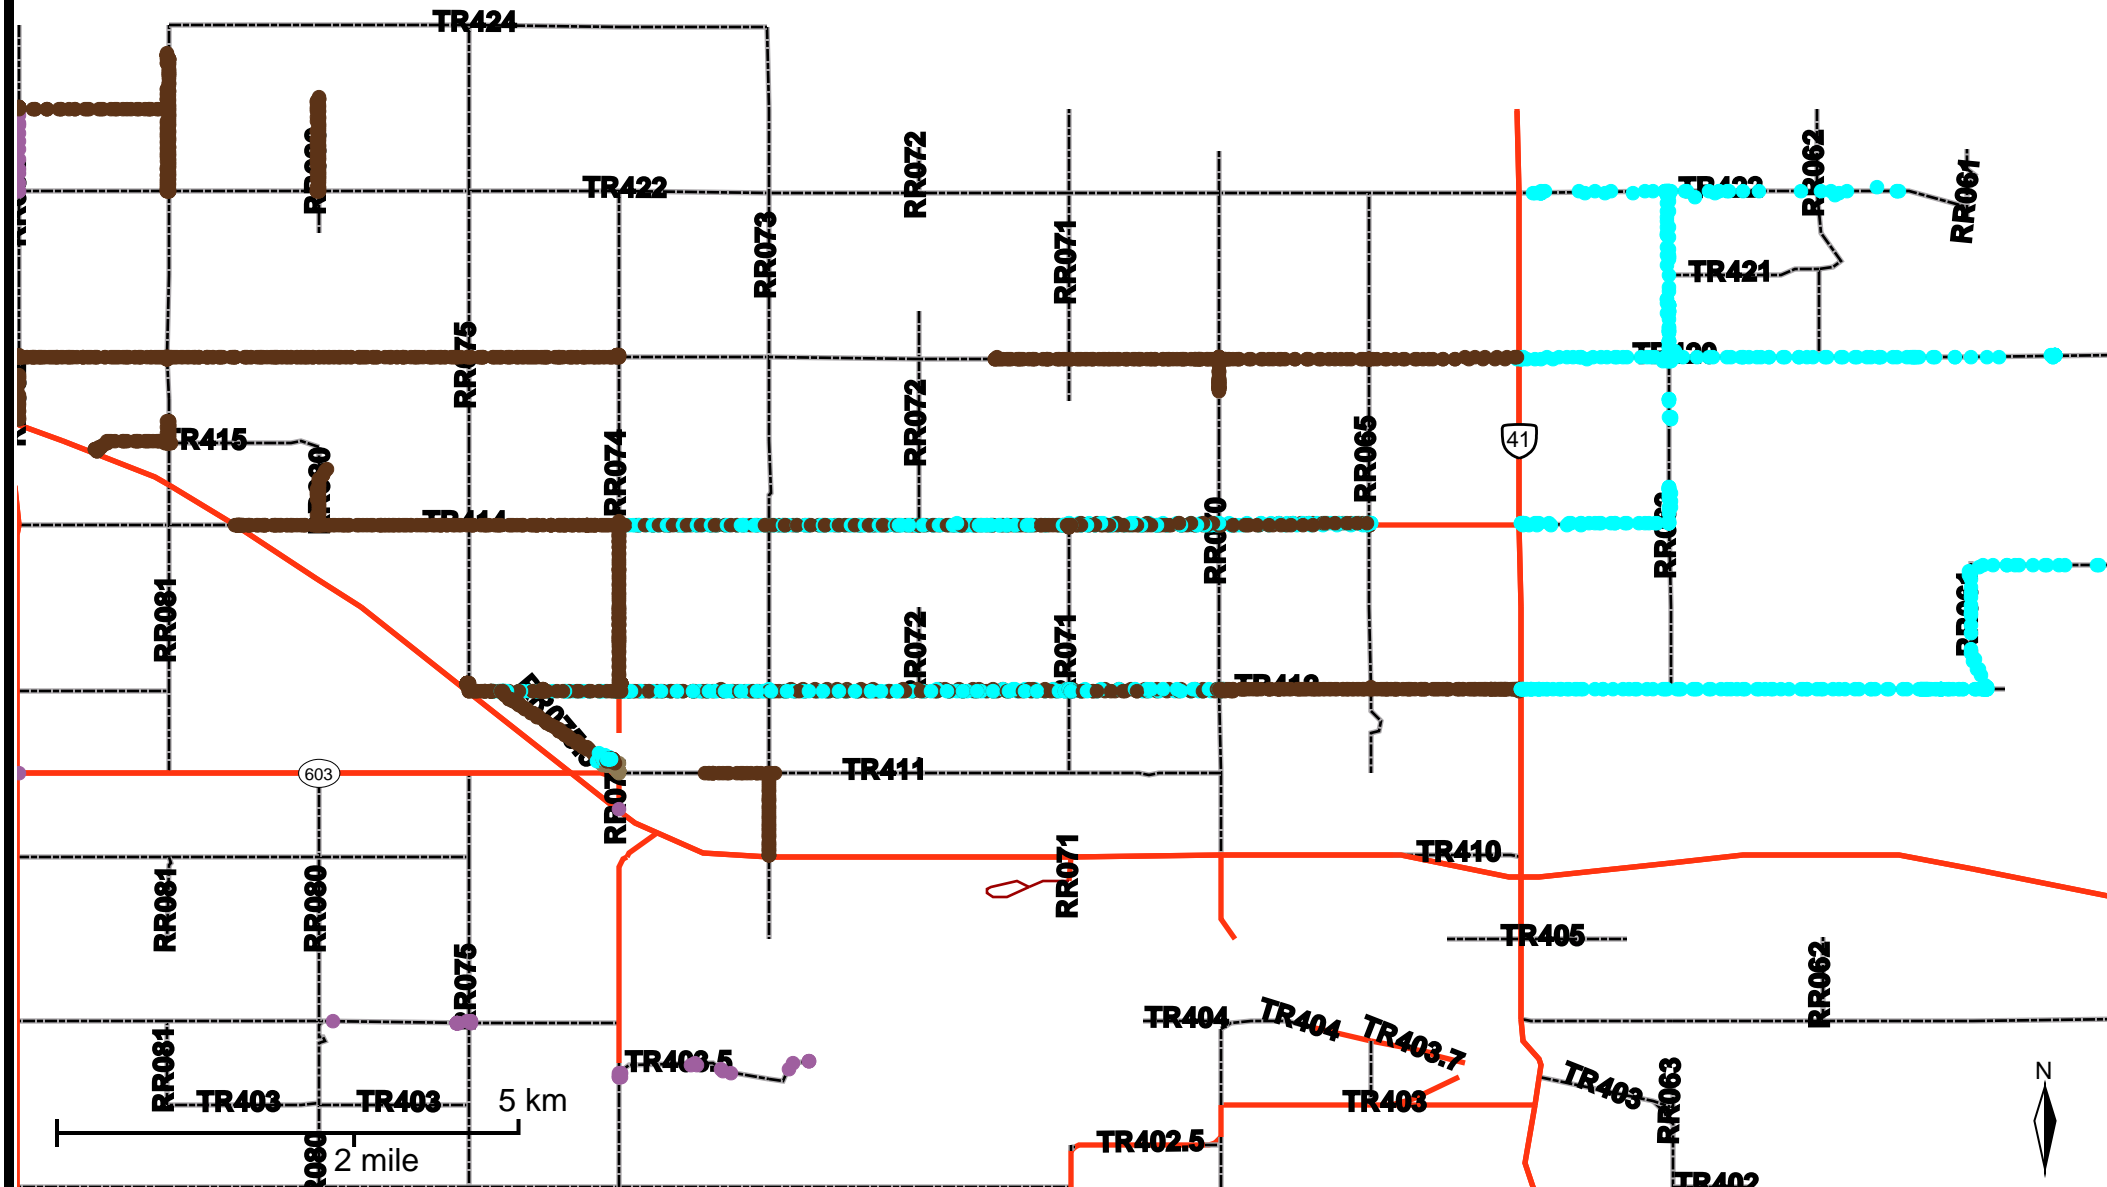

Grader Activity Weekly Report

From Date: 2018-09-24
 To Date: 2018-09-30
 Electoral Division: 6
 Total Distance(km): 380.1
 Total Time(h): 162
 Speed Threshold(km/h): 10